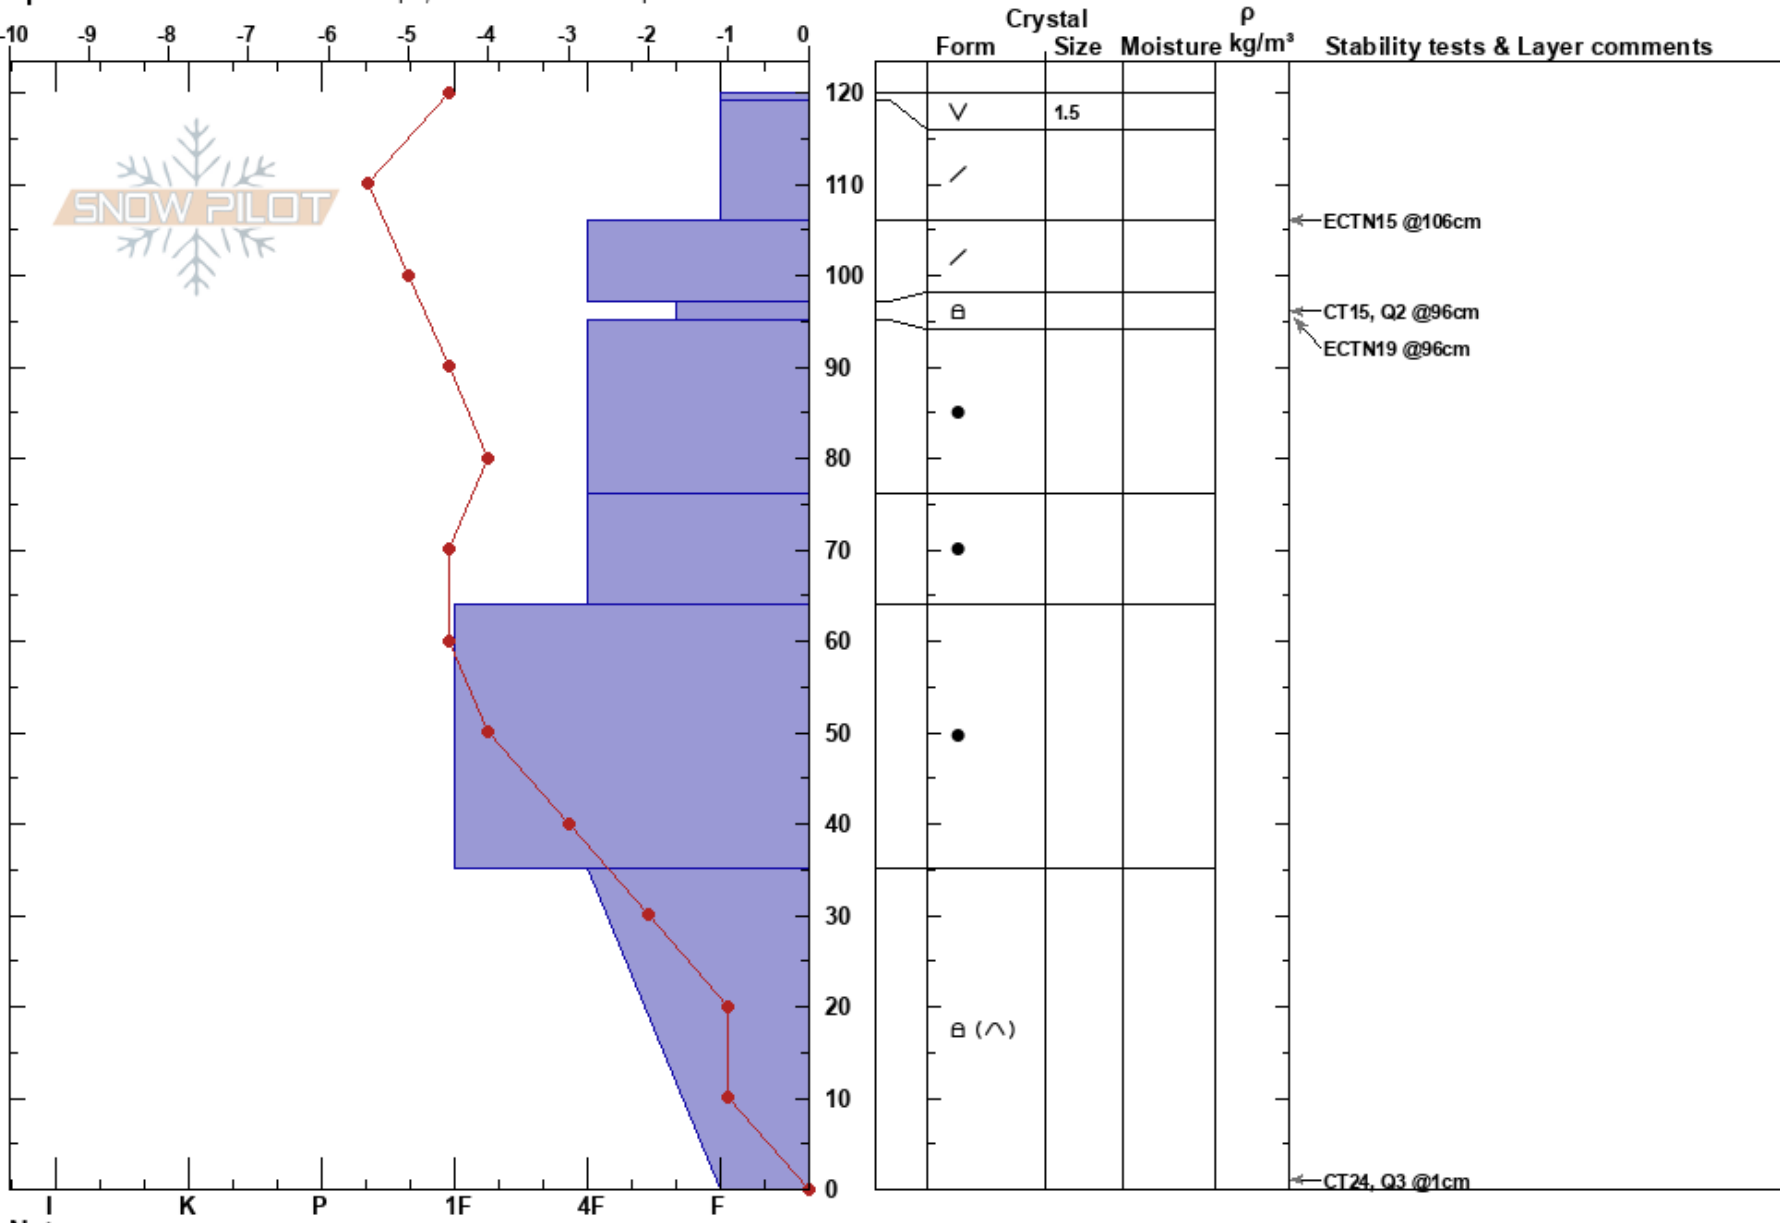

Seeley Lake  
 Missions  
 MT  
 Elevation: 6207 ft  
 Aspect: 65°

Travis Craft  
 01/20/2017 - 11:41am  
 Co-ord: 47.26012N, -113.64233W  
 Slope Angle: 25°  
 Wind Loading:

Stability: Very Good  
 Air Temperature: -2.5°C  
 Sky Cover: FEW  
 Precipitation: NO  
 Wind: SW Light Breeze

HS:120  
 97-95cm:Problematic layer

Specifics: Snowmobile tracks on slope; We snowmobiled slope

Notes: