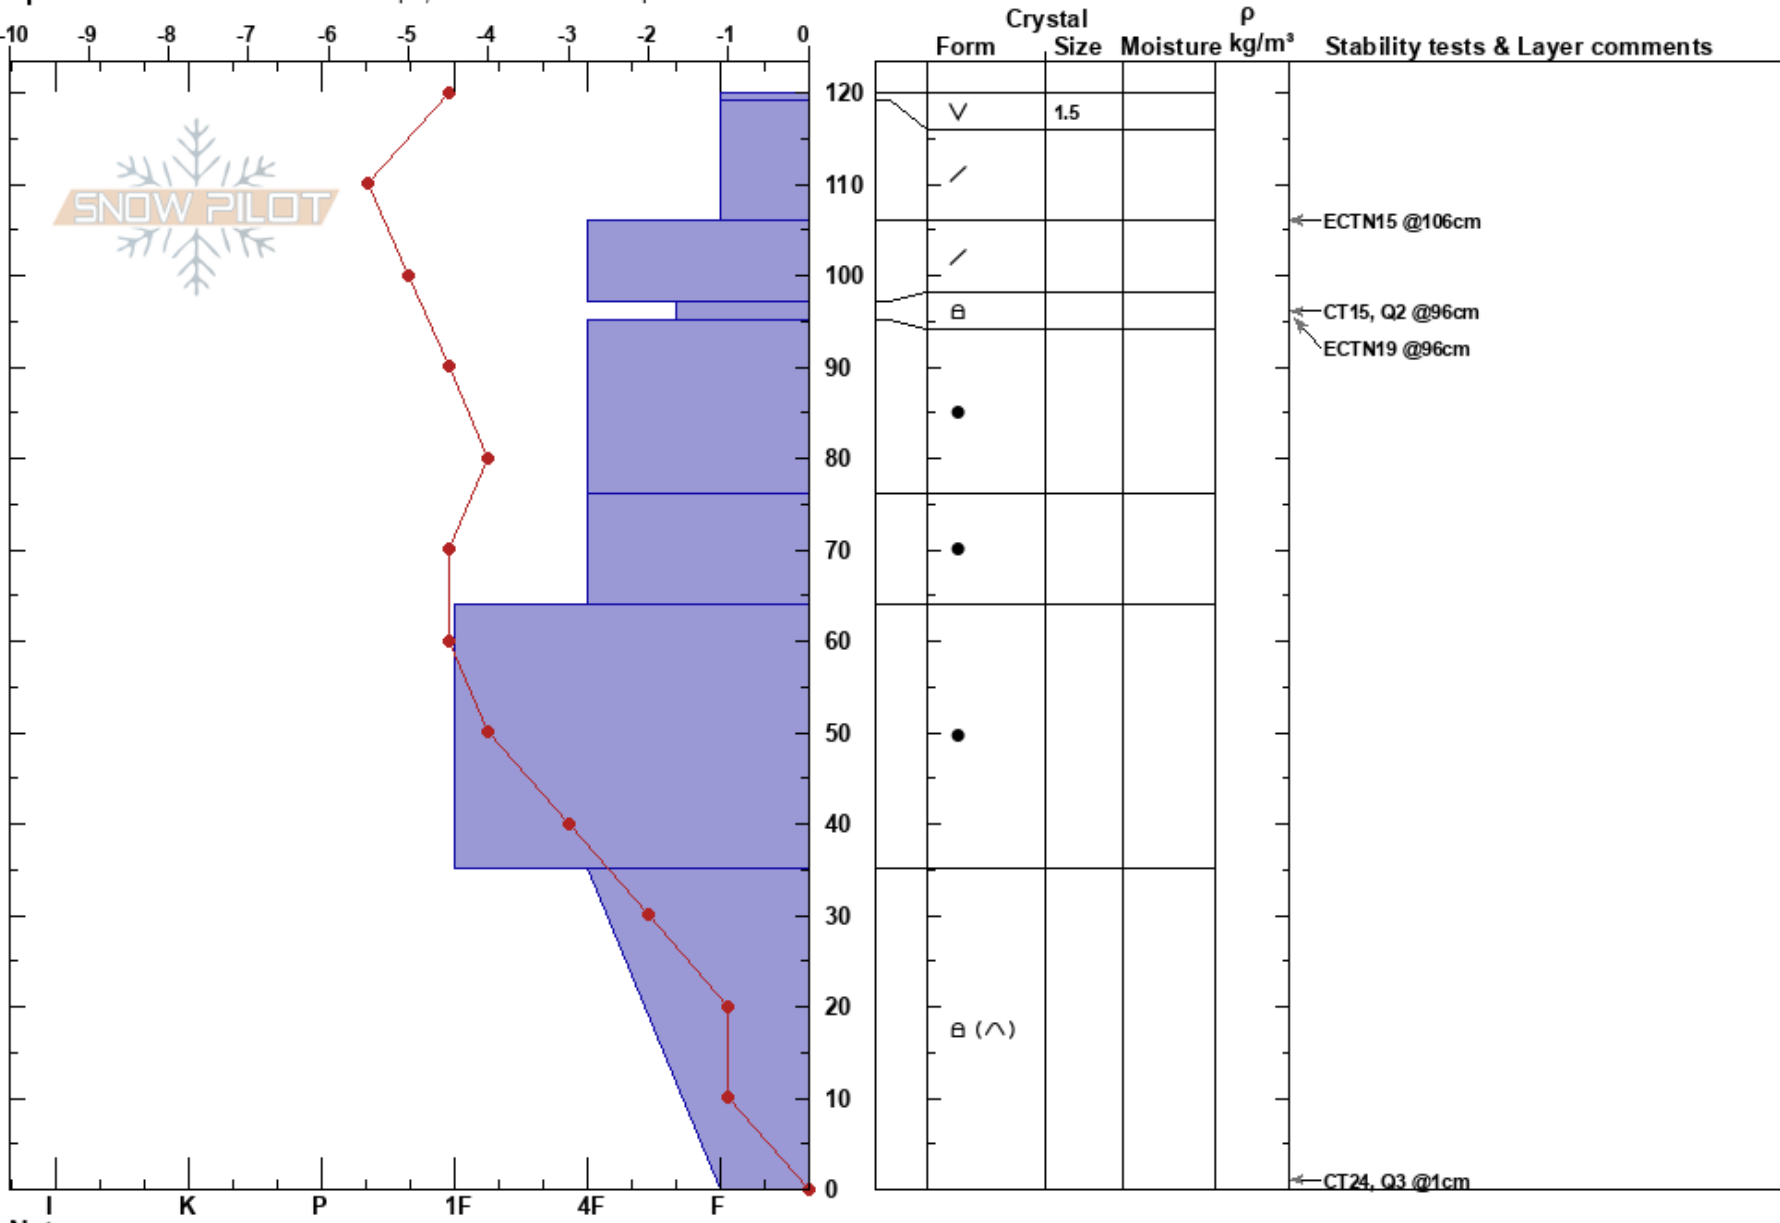

Seeley Lake
 Missions
 MT
 Elevation: 6207 ft
 Aspect: 65°

Travis Craft
 01/20/2017 - 11:41am
 Co-ord: 47.26012N, -113.64233W
 Slope Angle: 25°
 Wind Loading:

Stability: Very Good
 Air Temperature: -2.5°C
 Sky Cover: FEW
 Precipitation: NO
 Wind: SW Light Breeze

HS: 120
 97-95cm: Problematic layer

Specifics: Snowmobile tracks on slope; We snowmobiled slope

Notes: