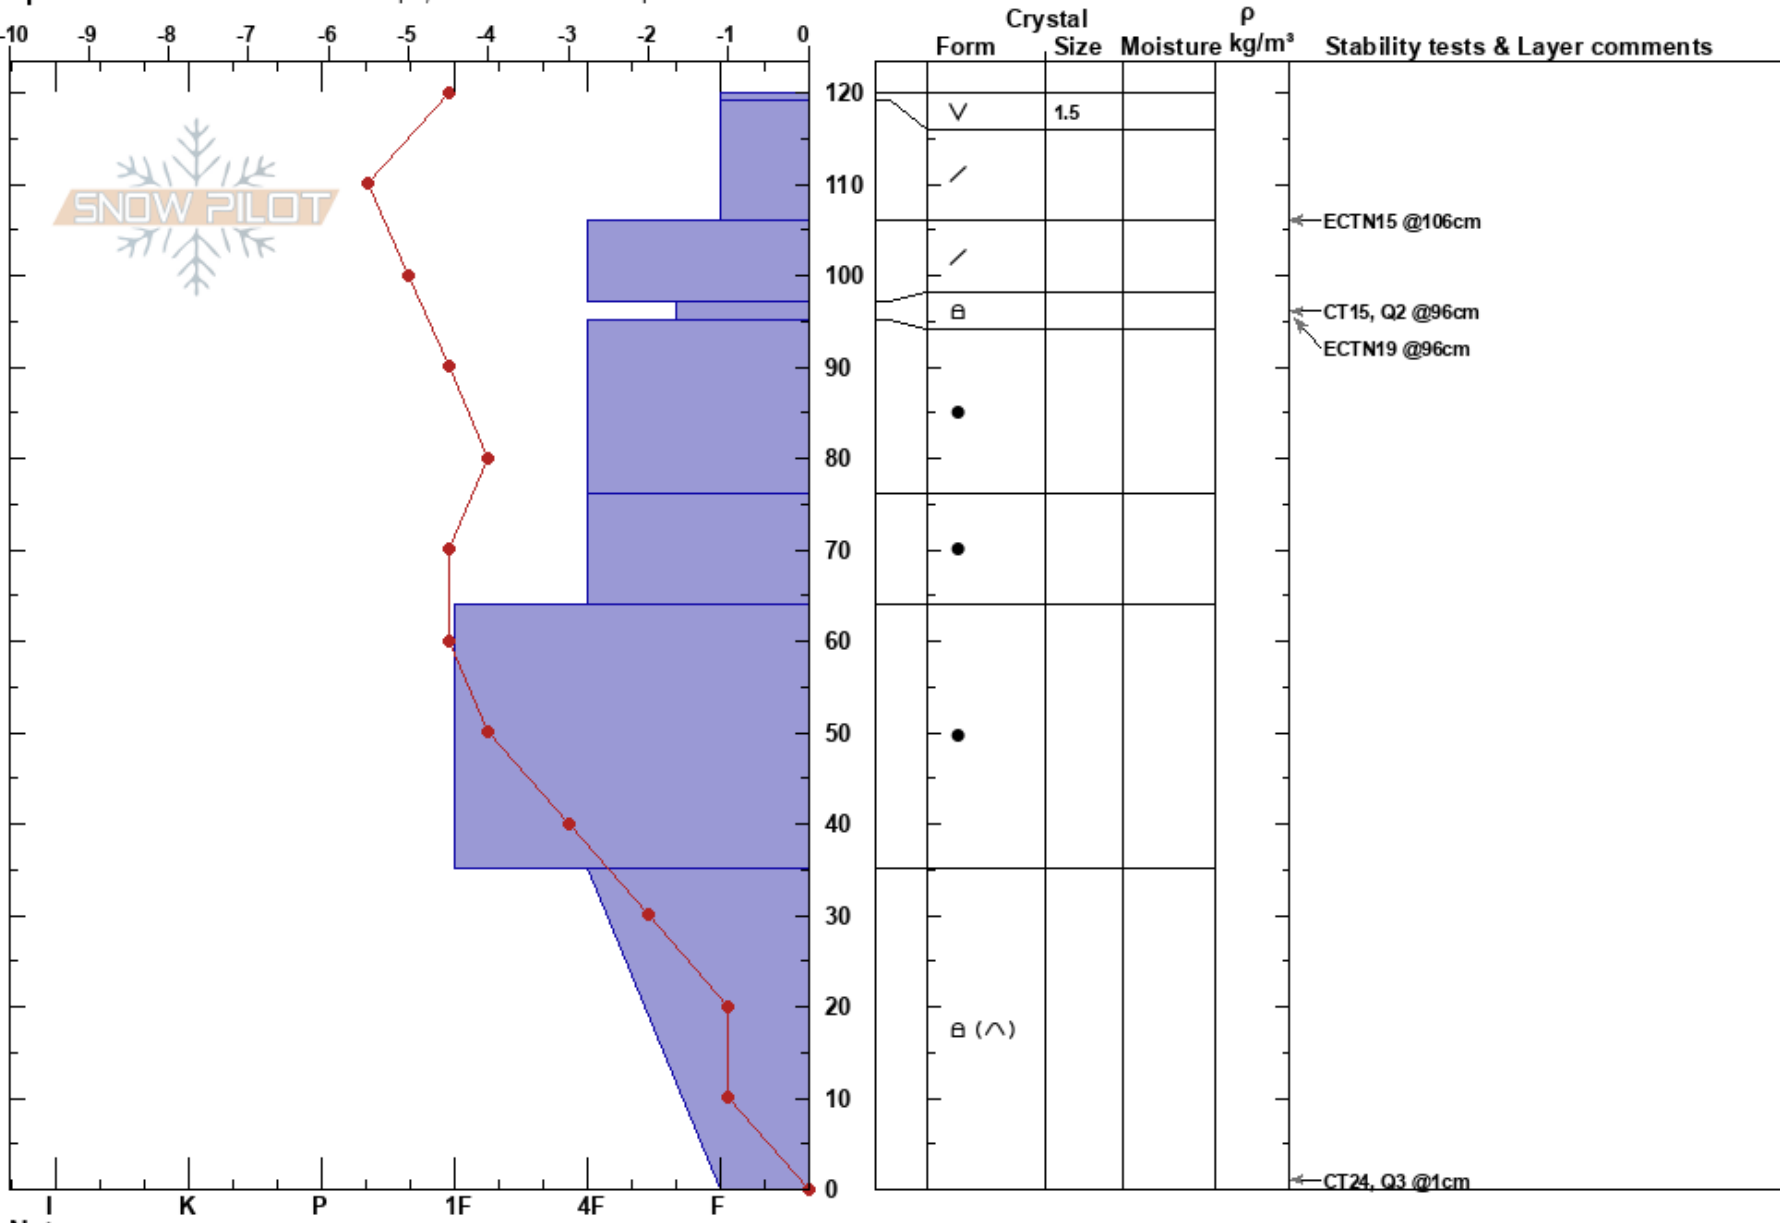

Seeley Lake
 Missions
 MT
 Elevation: 6207 ft
 Aspect: 65°

Travis Craft
 01/20/2017 - 11:41am
 Co-ord: 47.26012N, -113.64233W
 Slope Angle: 25°
 Wind Loading:

Stability: Very Good
 Air Temperature: -2.5°C
 Sky Cover: FEW
 Precipitation: NO
 Wind: SW Light Breeze

HS:120
 97-95cm: Problematic layer

Specifics: Snowmobile tracks on slope; We snowmobiled slope

Notes: