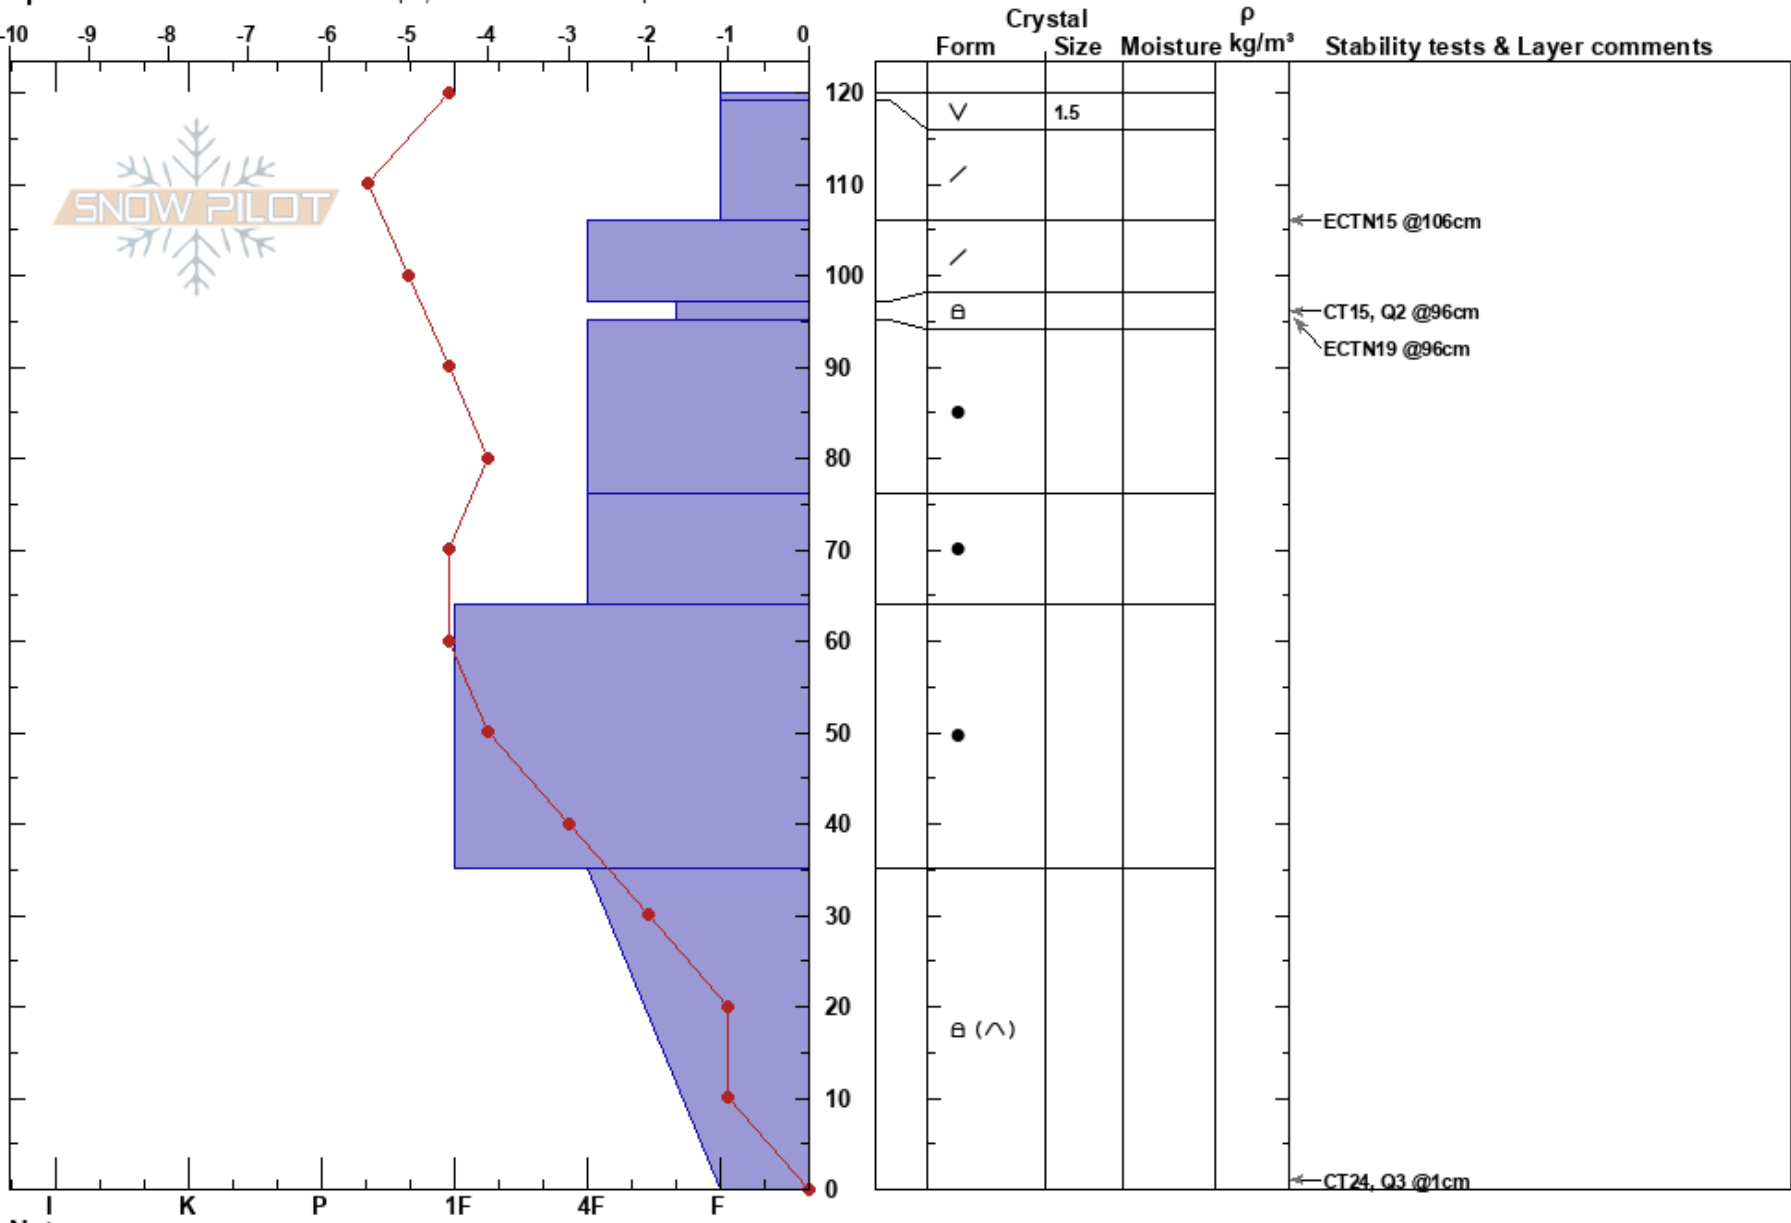

Seeley Lake
 Missions
 MT
 Elevation: 6207 ft
 Aspect: 65°
 Specifics: Snowmobile tracks on slope; We snowmobiled slope

Travis Craft
 01/20/2017 - 11:41am
 Co-ord: 47.26012N, -113.64233W
 Slope Angle: 25°
 Wind Loading:

Stability: Very Good HS:120
 Air Temperature: -2.5°C
 Sky Cover: FEW
 Precipitation: NO
 Wind: SW Light Breeze
 Layer Notes:
 97-95cm: Problematic layer

Notes: