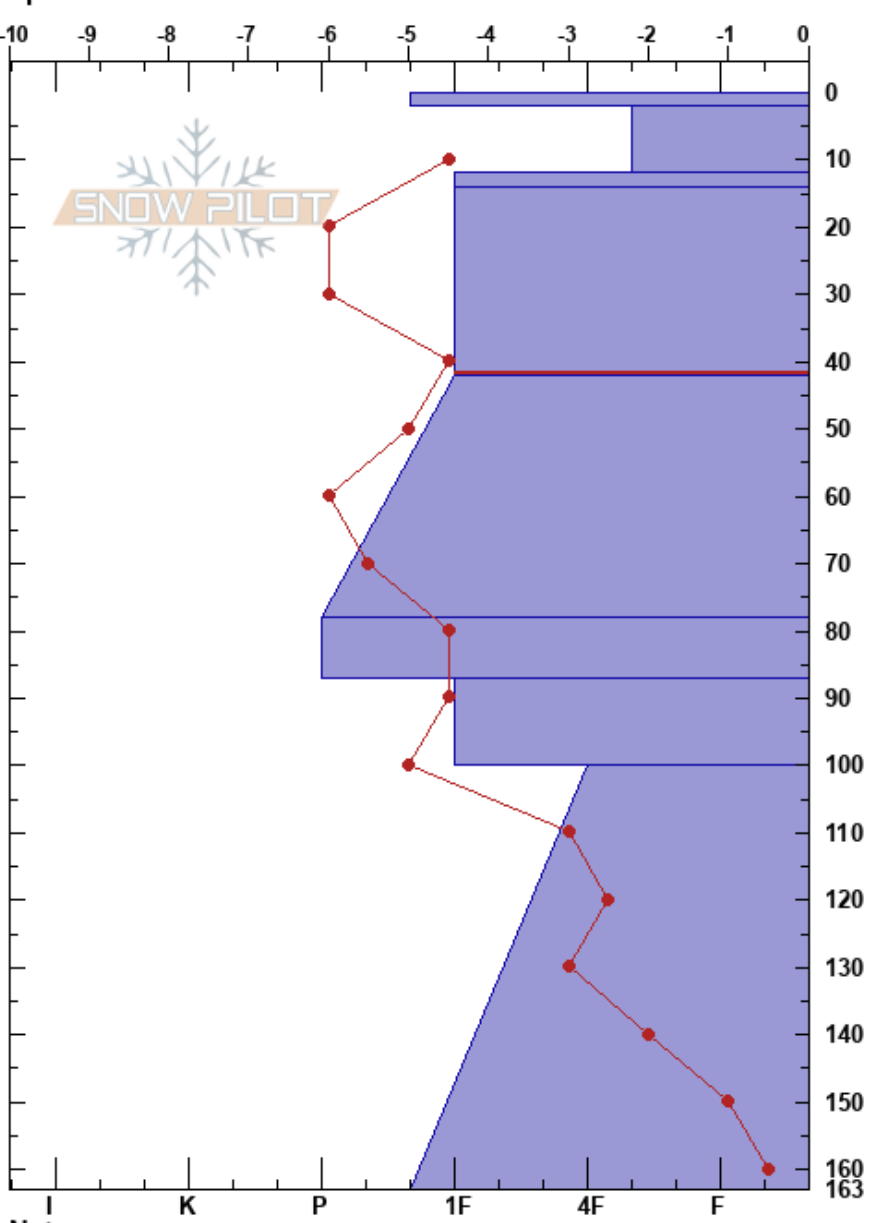

June Mtn BC
 Sierra Nevada
 CA
 Elevation: 2995 m
 Aspect: NE
 Specifics:

Barbara Wanner
 01/29/2019 - 11:00am
 Co-ord: 11S 315795W 4177556N
 Slope Angle: 30°
 Wind Loading: no

Stability:
 Air Temperature: 2°C
 Sky Cover: BKN
 Precipitation: NO
 Wind: E Light Breeze

HS:163
 PF:25
 14-42cm: Problematic layer
 87-100cm: grainy, sugary but rounding
 100-163cm: sugary look but rounding

Form	Crystal		ρ kg/m ³	Stability tests & Layer comments
	Size	Moisture		
	0.5	D		
	1	D		
	1	D		
	1	D		← CT, BRK @28cm
	1	D		← CT, BRK @42cm
	1	D		
	1	D		
	1	D-M		← 87-100cm: grainy, sugary but rounding
	1	D-M		← PST100/100 (Arr) @100cm very resistant
	1.5	D-M		← DT25, SC @100cm
				100-163cm: sugary look but rounding
				← ECTX