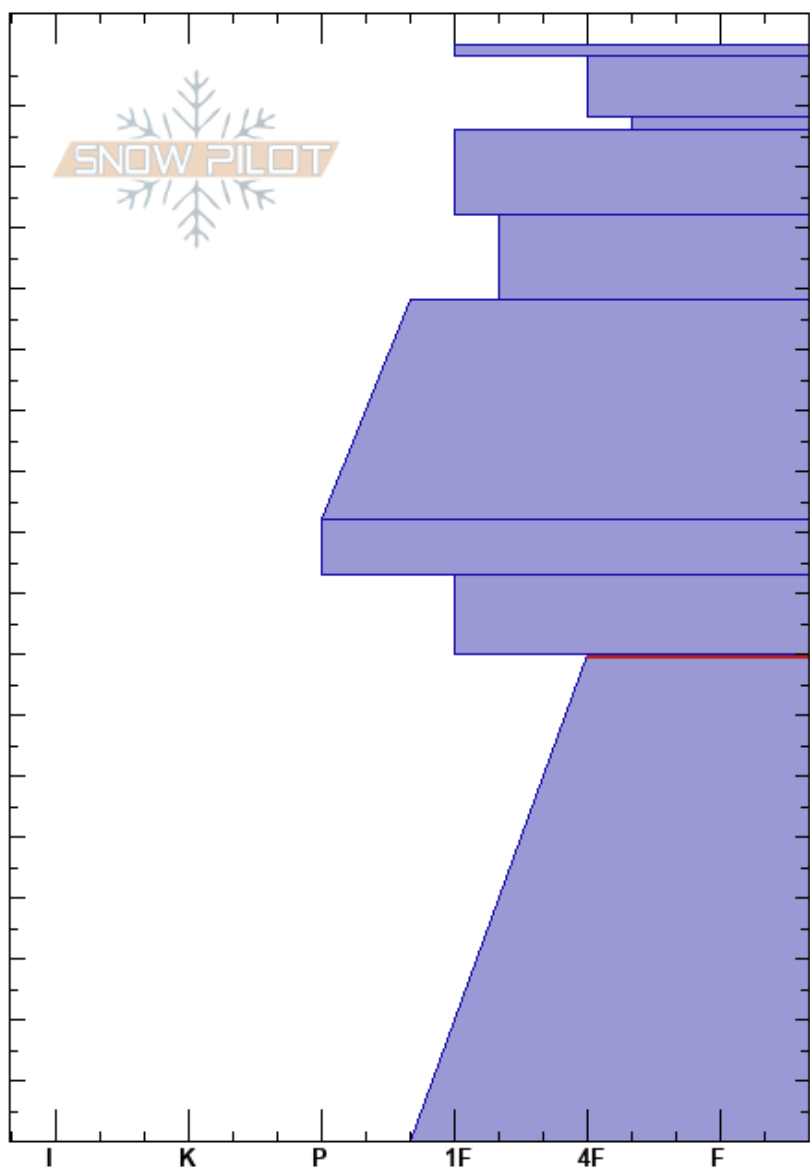

Negatives-Dream Mount
 Eastern Sierra Nevada
 CA
 Elevation: 9830 ft
 Aspect: NE
 Specifics: Ski tracks on slope

Viren Perumal
 01/29/2019 - 11:52am
 Co-ord: 37.72722N, -119.08940W
 Slope Angle: 30°
 Wind Loading: no

Stability:
 Air Temperature: 2°C
 Sky Cover: BKN
 Precipitation: NO
 Wind: E Light Breeze

HS:180
 PF:25
 0-2cm: thin surface crust
 100-180cm: Problematic layer

Depth (cm)	Crystal		Moisture	ρ kg/m ³	Stability tests & Layer comments
	Form	Size			
0-2	•	0.5	D		0-2cm: thin surface crust
2-10	•	1	D		
10-20	•	1	D		
20-30	•	1	D		
30-40	•	1	D		← CT, BRK @28cm
40-50	•	1	D		← CT, BRK @42cm
50-60	•	1	D		
60-80	•	1	D		
80-90	•	1	D		
90-100	•	1	D		
100-180	• (B)	1.5	D		← PST100/100 (Arr) @100cm used serrated edge ← DT26, SC @100cm ← ECTX

Notes: Several days of warmer temps no measureable precipitation for the past 10 days