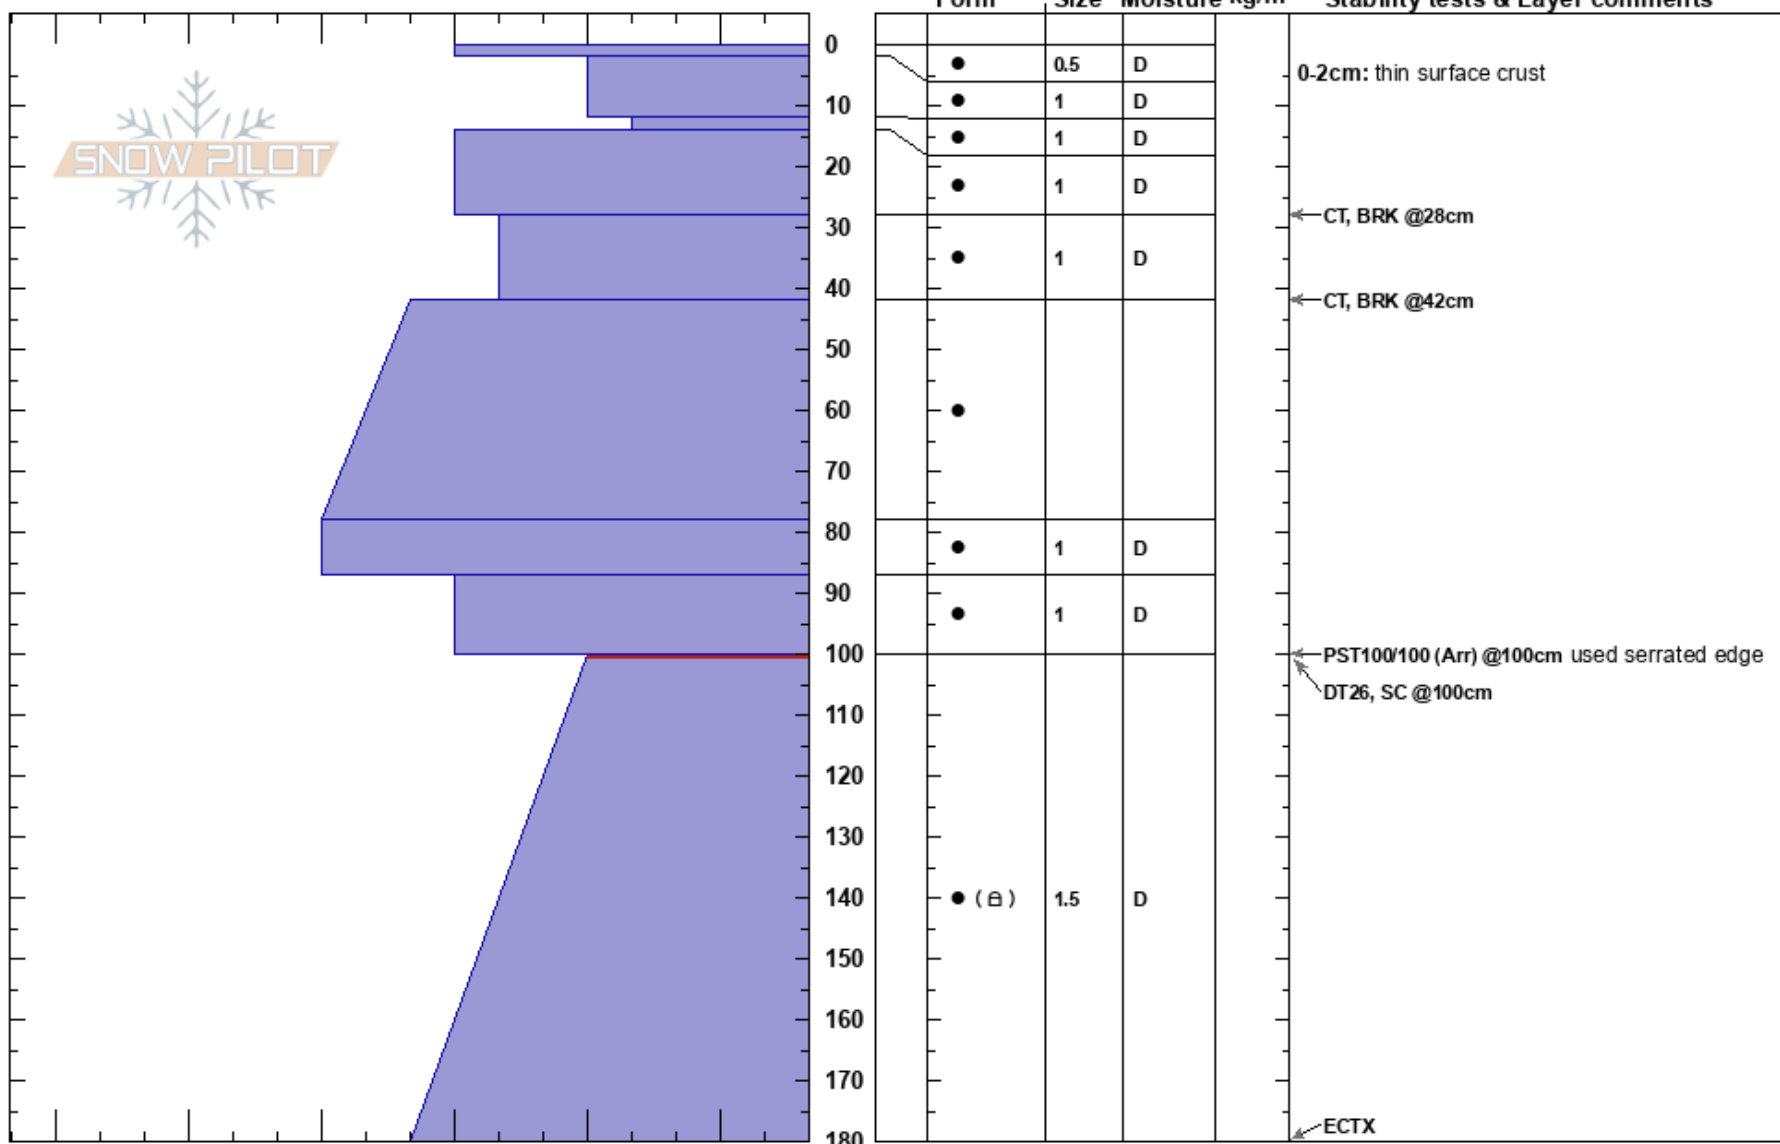

Negatives-Dream Mount  
 Eastern Sierra Nevada  
 CA

Viren Perumal  
 01/29/2019 - 11:52am  
**Co-ord:** 37.72722N, -119.08940W  
**Slope Angle:** 30°  
**Wind Loading:** no

**Stability:**  
**Air Temperature:** 2°C  
**Sky Cover:** BKN  
**Precipitation:** NO  
**Wind:** E Light Breeze

**HS:**180  
**PF:**25  
 0-2cm: thin surface crust  
 100-180cm: Problematic layer

**Elevation:** 9830 ft  
**Aspect:** NE

**Specifics:** Ski tracks on slope

**Notes:** Several days of warmer temps no measureable precipitation for the past 10 days