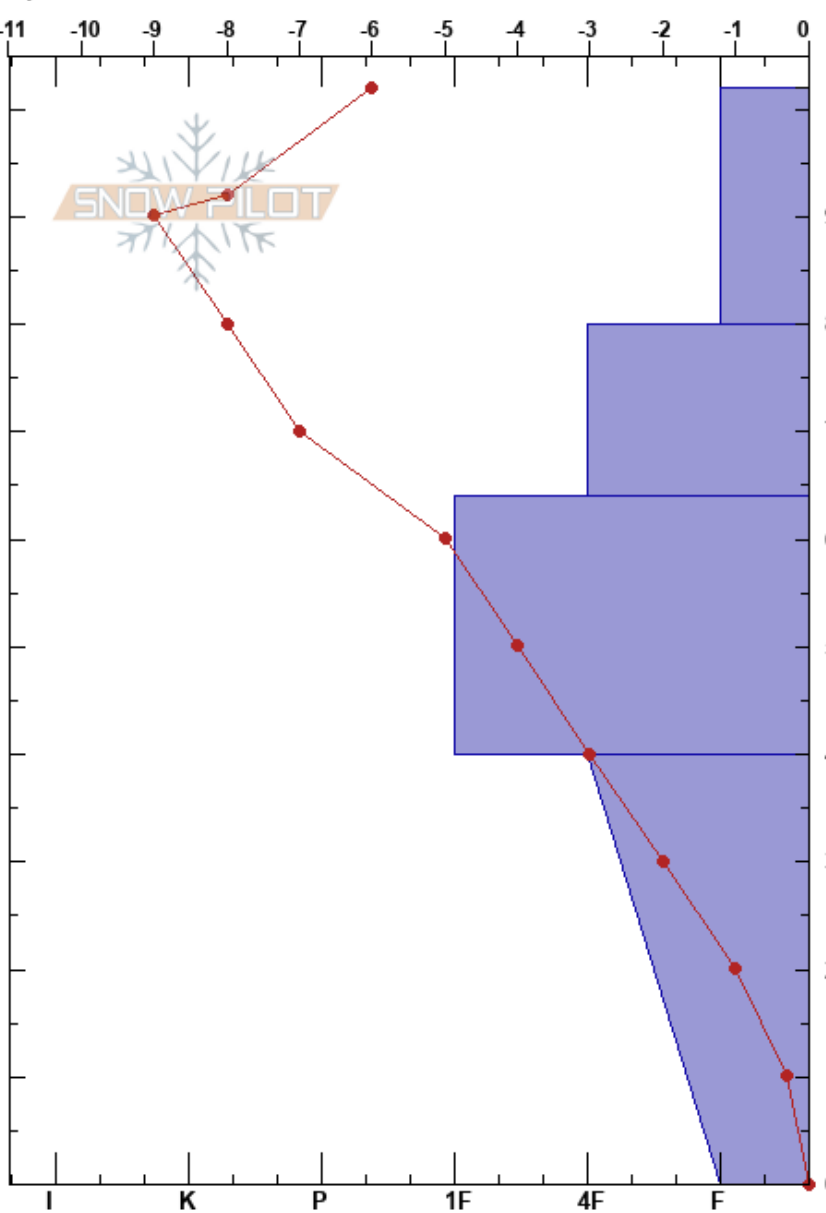

Snake Pit  
 San Juan Range  
 CO  
 Elevation: 10789 ft  
 Aspect: 310°

Andrew Scarborough  
 01/29/2019 - 11:20am  
 Co-ord: 13S 250844W 4199170N  
 Slope Angle: 30°  
 Wind Loading:

Stability: **HS:102**  
 Air Temperature: -2°C PF:75 40-0cm: Problematic layer  
 Sky Cover: BKN  
 Precipitation: NO  
 Wind: Calm

Specifics: Pit dug in a Ski Area; Pit is representative of backcountry

Form	Crystal		Moisture	$\rho$ kg/m <sup>3</sup>	Stability tests & Layer comments
	Size				
/	1-2				
□	1-2				
□	1-2				
^	1-3				

CT23, BRK @3cm  
 ECTX

Notes: