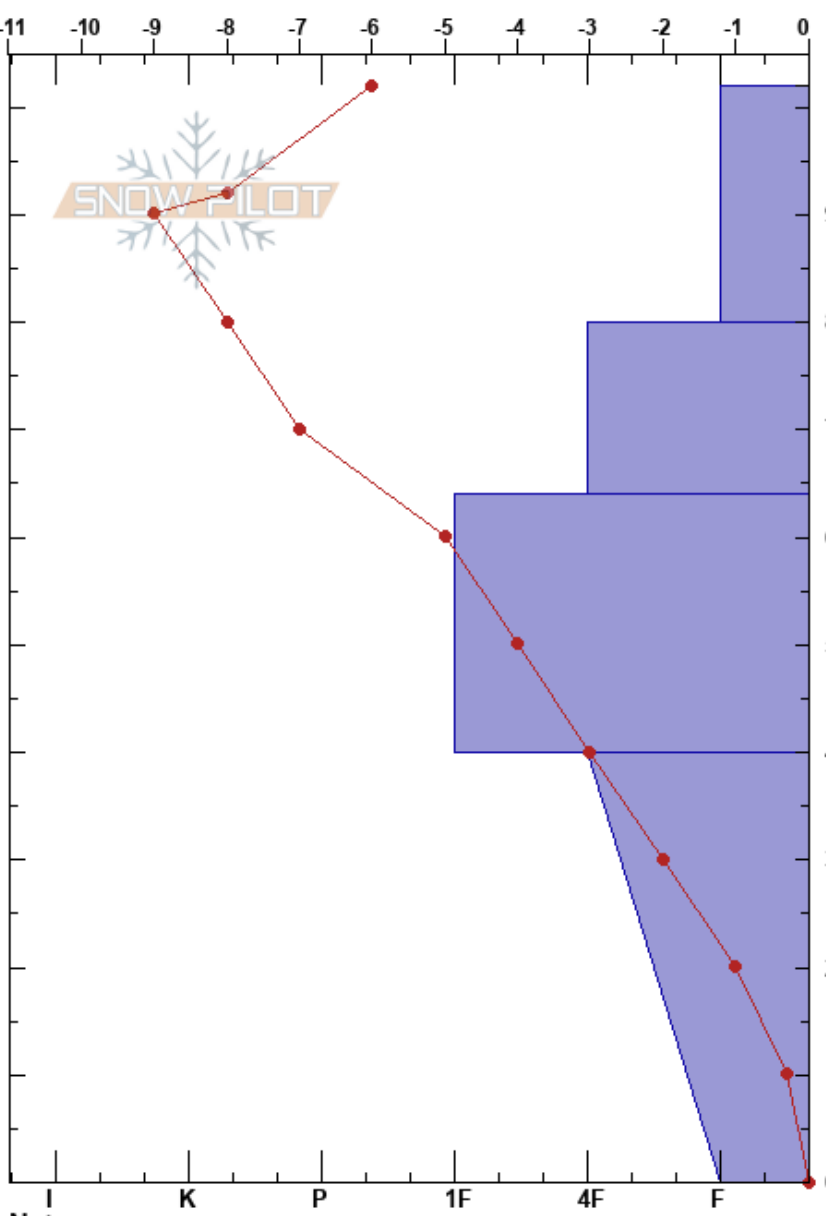

Snake Pit
 San Juan Range
 CO
 Elevation: 10789 ft
 Aspect: 310°

Andrew Scarborough
 01/29/2019 - 11:20am
 Co-ord: 13S 250844W 4199170N
 Slope Angle: 30°
 Wind Loading:

Stability: **HS:102**
 Air Temperature: -2°C PF:75 40-0cm: Problematic layer
 Sky Cover: BKN
 Precipitation: NO
 Wind: Calm

Specifics: Pit dug in a Ski Area; Pit is representative of backcountry

Form	Crystal		Moisture	ρ kg/m ³	Stability tests & Layer comments
	Size				
/	1-2				
□	1-2				
□	1-2				
^	1-3				

CT23, BRK @3cm
 ECTX