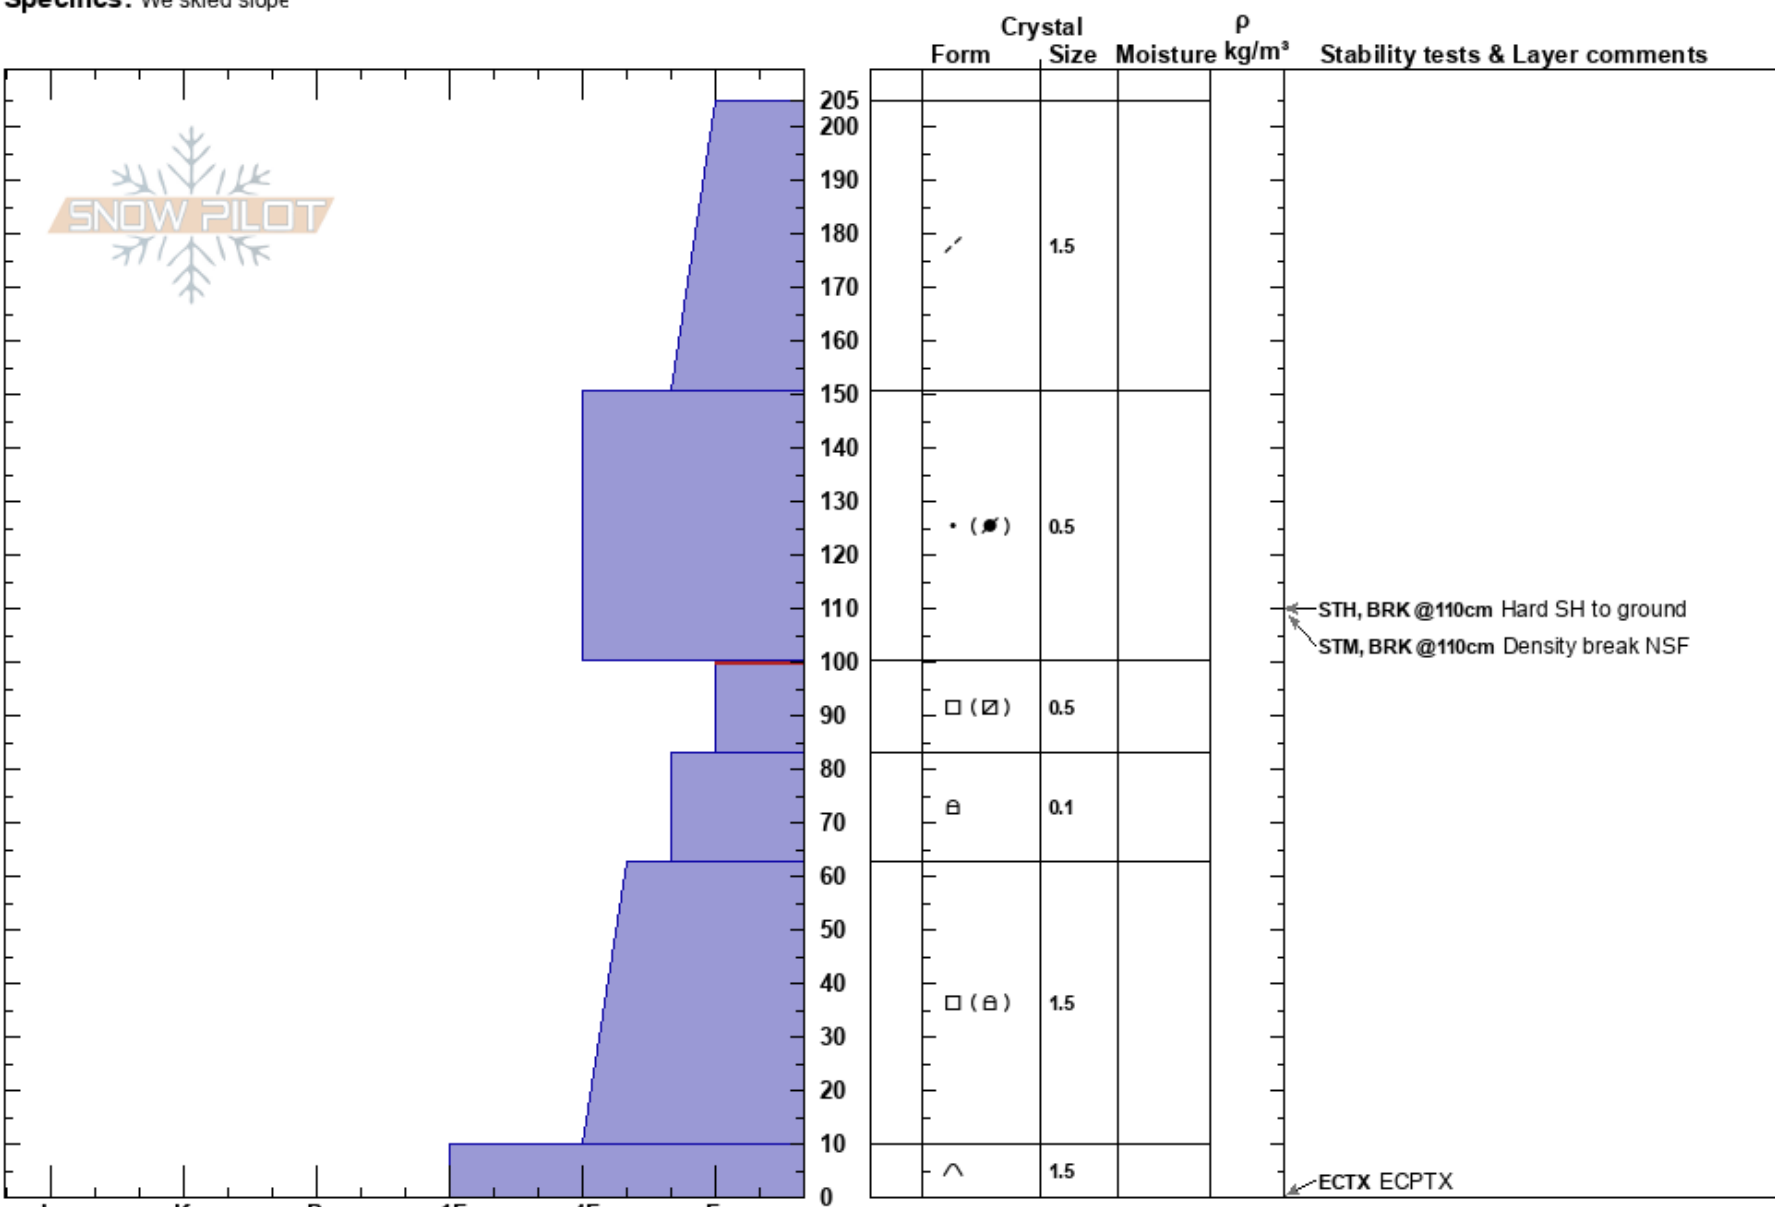

Lower Lost Lifty
 Teton Range
 WY
 Elevation: 9340 ft
 Aspect: NE
 Specifics: We skied slope

Dave Miller
 01/29/2019 - 11:00am
 Co-ord: 43.58581N, -110.87460E
 Slope Angle: 45°
 Wind Loading: previous

Stability: **HS:205**
 Air Temperature: 18°F PF:50 100.4-83cm:Problematic layer
 Sky Cover: CLR
 Precipitation: NO
 Wind: NW Light Breeze