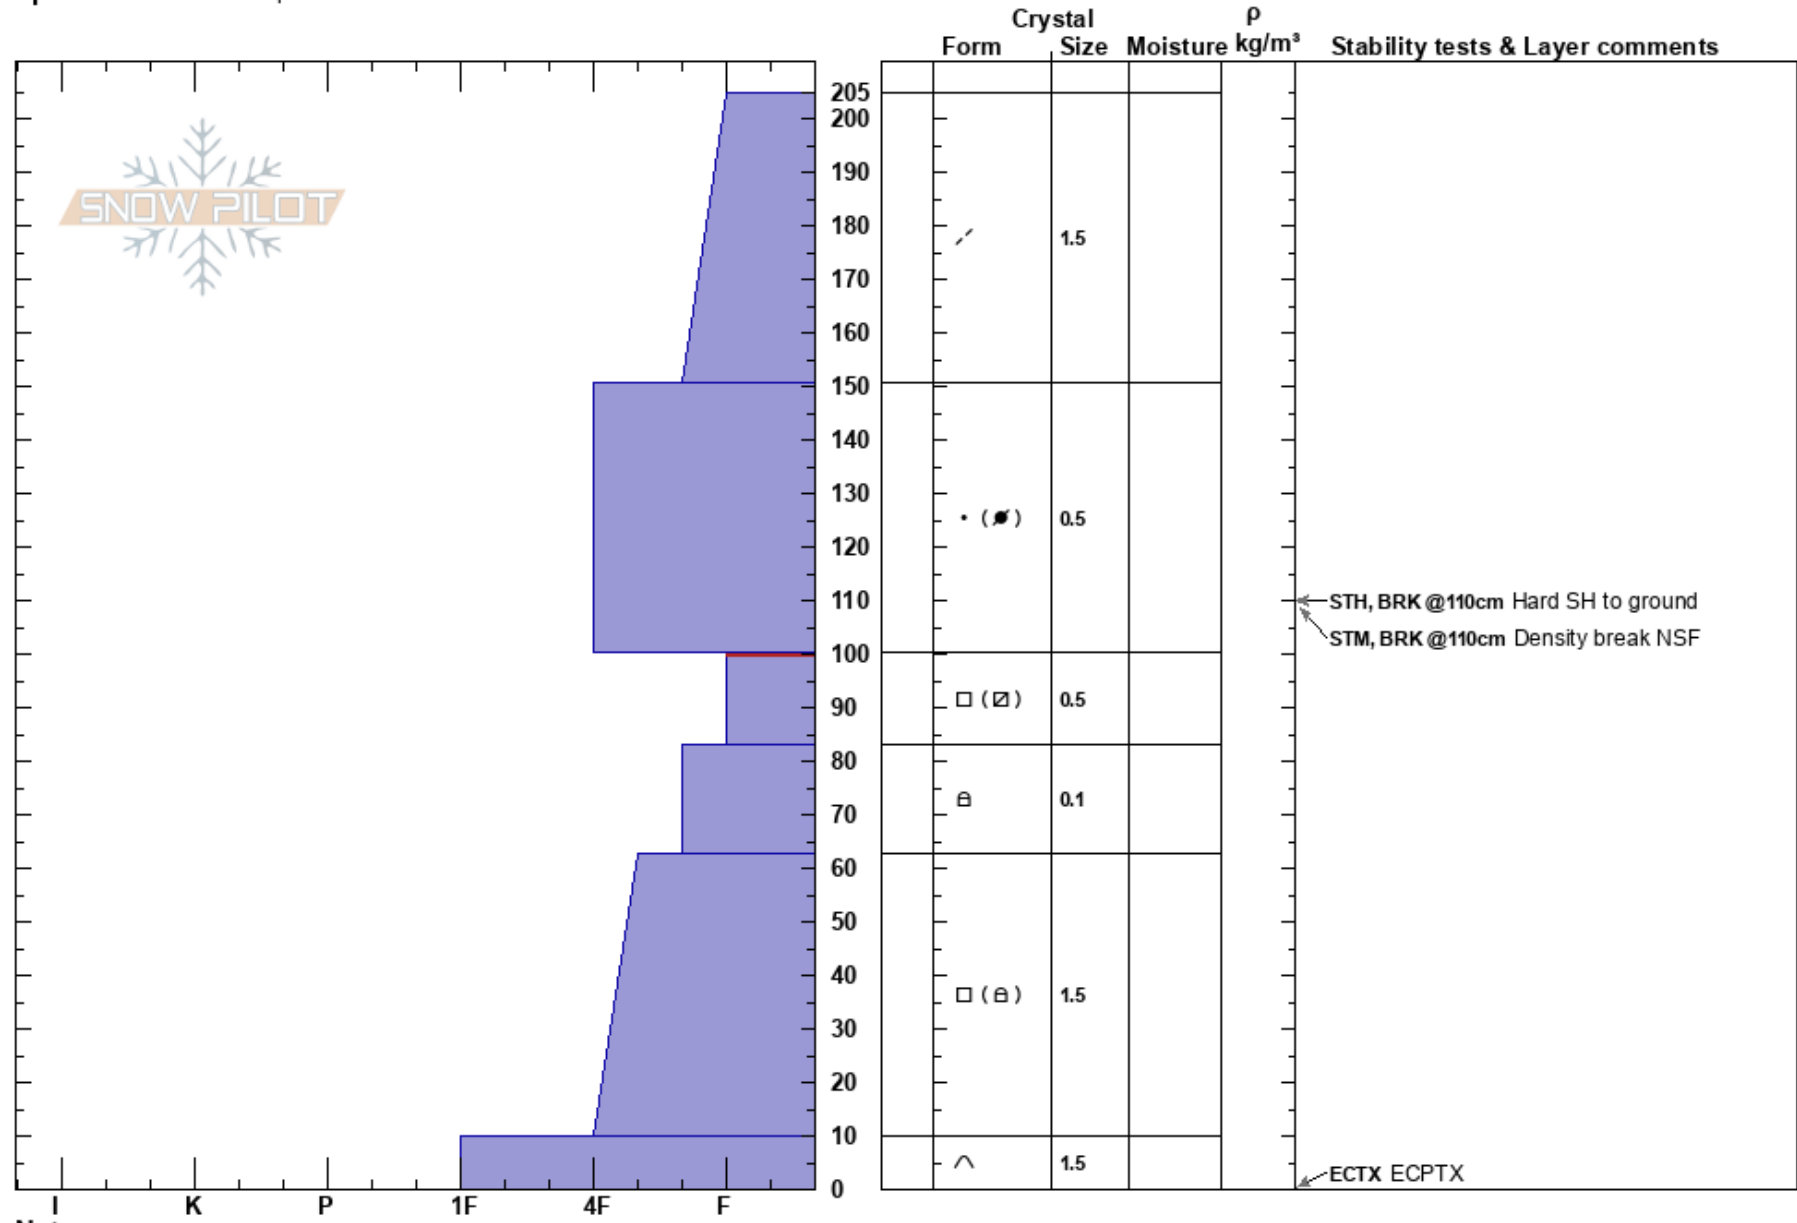

Lower Lost Lifty
 Teton Range
 WY
Elevation: 9340 ft
Aspect: NE
Specifics: We skied slope

Dave Miller
 01/29/2019 - 11:00am
Co-ord: 43.58581N, -110.87460E
Slope Angle: 45°
Wind Loading: previous

Stability:
Air Temperature: 18°F **HS:**205 **Layer Notes:**
PF:50 100.4-83cm:Problematic layer
Sky Cover: CLR
Precipitation: NO
Wind: NW Light Breeze