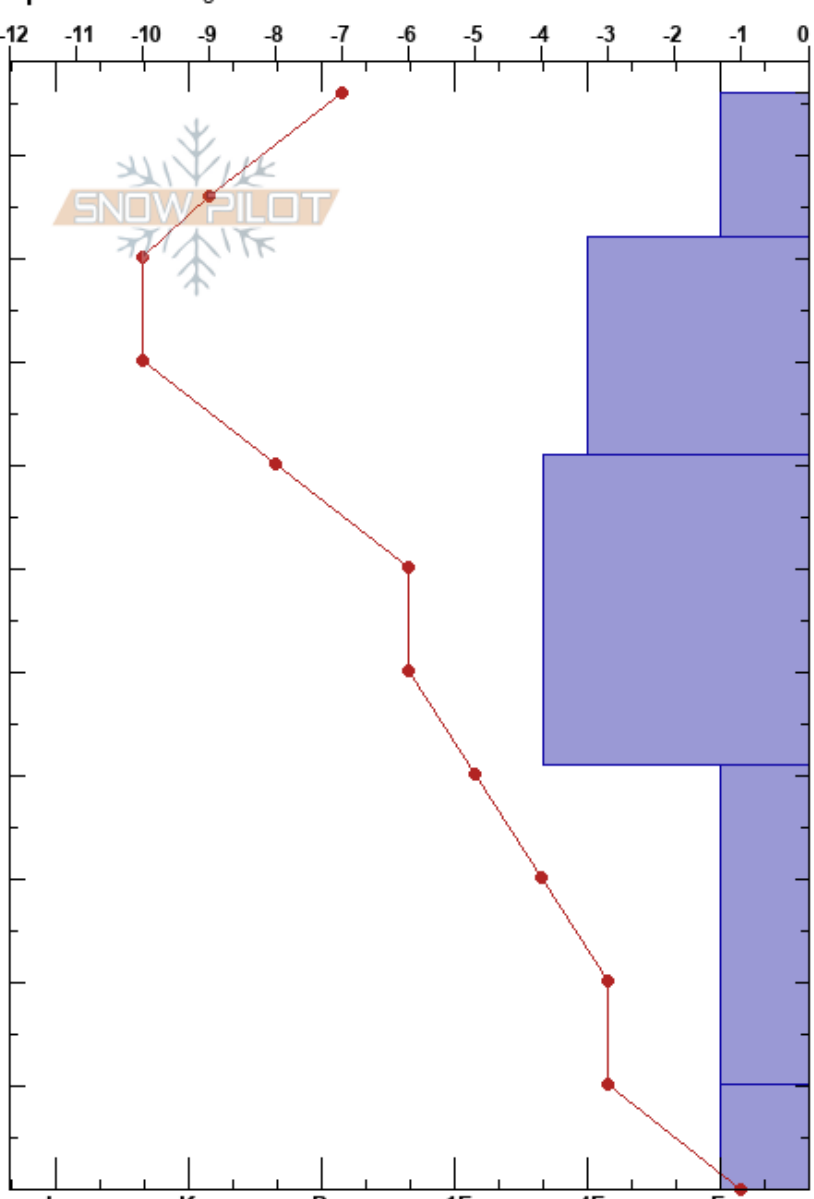

Snake Pit
 San Juan Range
 CO
 Elevation: 3230 m
 Aspect: W
 Specifics: Pit dug in a Ski Area

Dan Klim
 01/29/2019 - 11:30am
 Co-ord: 37.90579N, -107.83422W
 Slope Angle: 31°
 Wind Loading: no

Stability: **HS:106**
 Air Temperature: -5°C PF:70 41-10cm:Problematic layer
 Sky Cover: OVC
 Precipitation: NO
 Wind: W Calm

Form	Crystal Size	Moisture	ρ kg/m ³	Stability tests & Layer comments
/	0.5			
•	0.5			
□	0.5-1			
□	2-3			← ECTP24 @41cm ← PST60/100 (End) @41cm
^	3-4			

Notes: