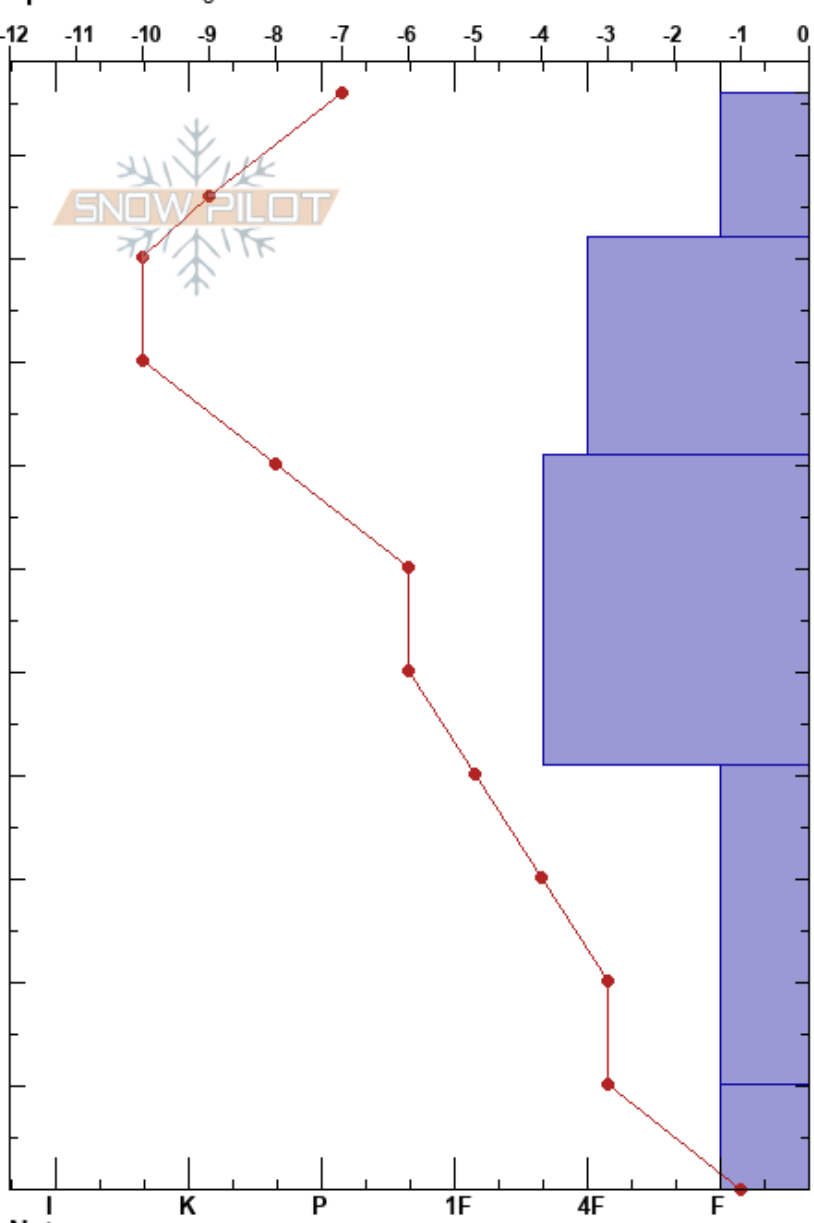

Snake Pit
 San Juan Range
 CO
 Elevation: 3230 m
 Aspect: W

Dan Klim
 01/29/2019 - 11:30am
 Co-ord: 37.90579N, -107.83422W
 Slope Angle: 31°
 Wind Loading: no

Stability: **HS:106**
 Air Temperature: -5°C PF:70 41-10cm:Problematic layer
 Sky Cover: OVC
 Precipitation: NO
 Wind: W Calm

Specifics: Pit dug in a Ski Area

Form	Crystal Size	Moisture	ρ kg/m ³	Stability tests & Layer comments
/	0.5			
•	0.5			
□	0.5-1			
□	2-3			← ECTP24 @41cm ← PST60/100 (End) @41cm
^	3-4			

Notes: