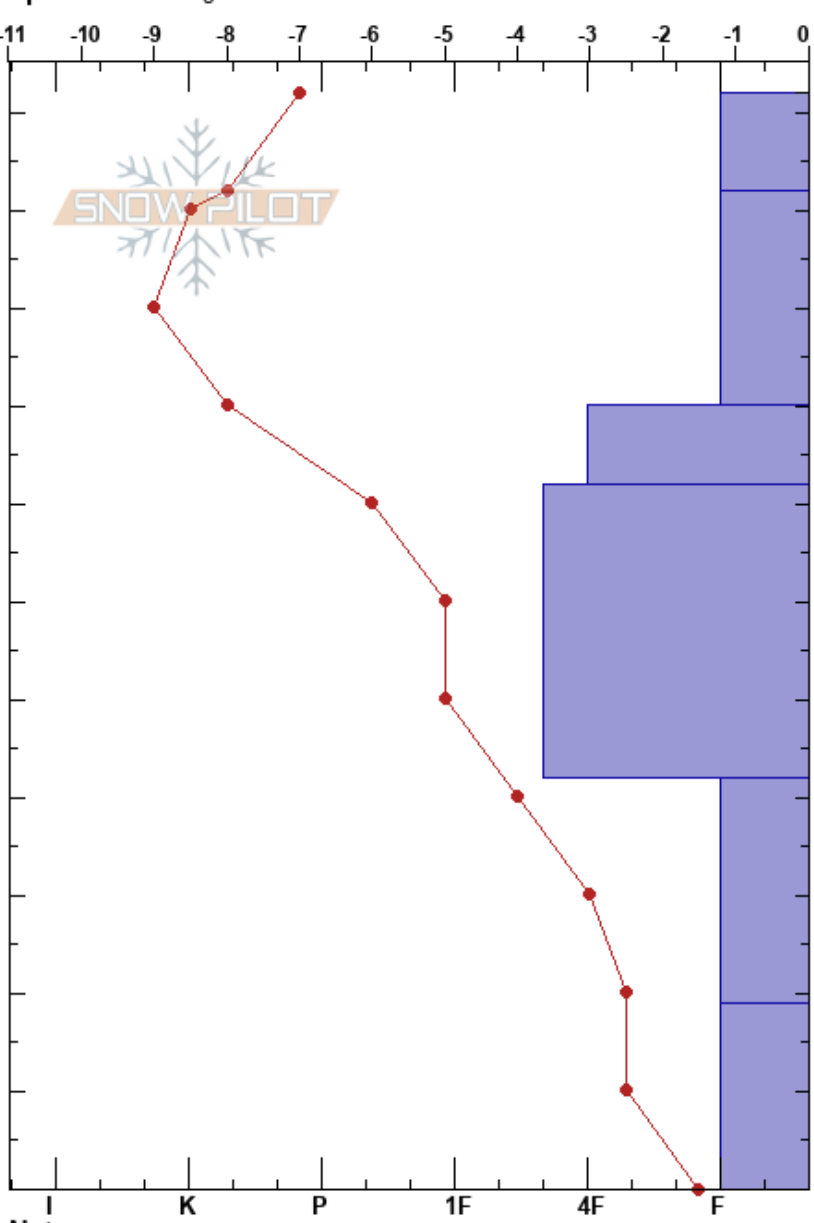

Snakepit  
 San Juan Range  
 CO  
**Elevation:** 10676 ft  
**Aspect:** 255°  
**Specifics:** Pit dug in a Ski Area

Matt Schwarz  
 01/29/2019 - 11:25am  
**Co-ord:** 37.90710N, -107.83480W  
**Slope Angle:** 32°  
**Wind Loading:** no

**Stability:**  
**Air Temperature:** -5°C  
**Sky Cover:** OVC  
**Precipitation:** NO  
**Wind:** Calm

**HS:**112  
**PF:**75 42-19cm:Problematic layer  
**PS:** 15

Form	Crystal		Moisture	$\rho$ kg/m <sup>3</sup>	Stability tests & Layer comments
	Size				
/	0.5-1				
/ (□)	0.5-1				
□	1				
□	1				
□	2				← CT25, Q3 @42cm ← ECTN25 @42cm
^	3				