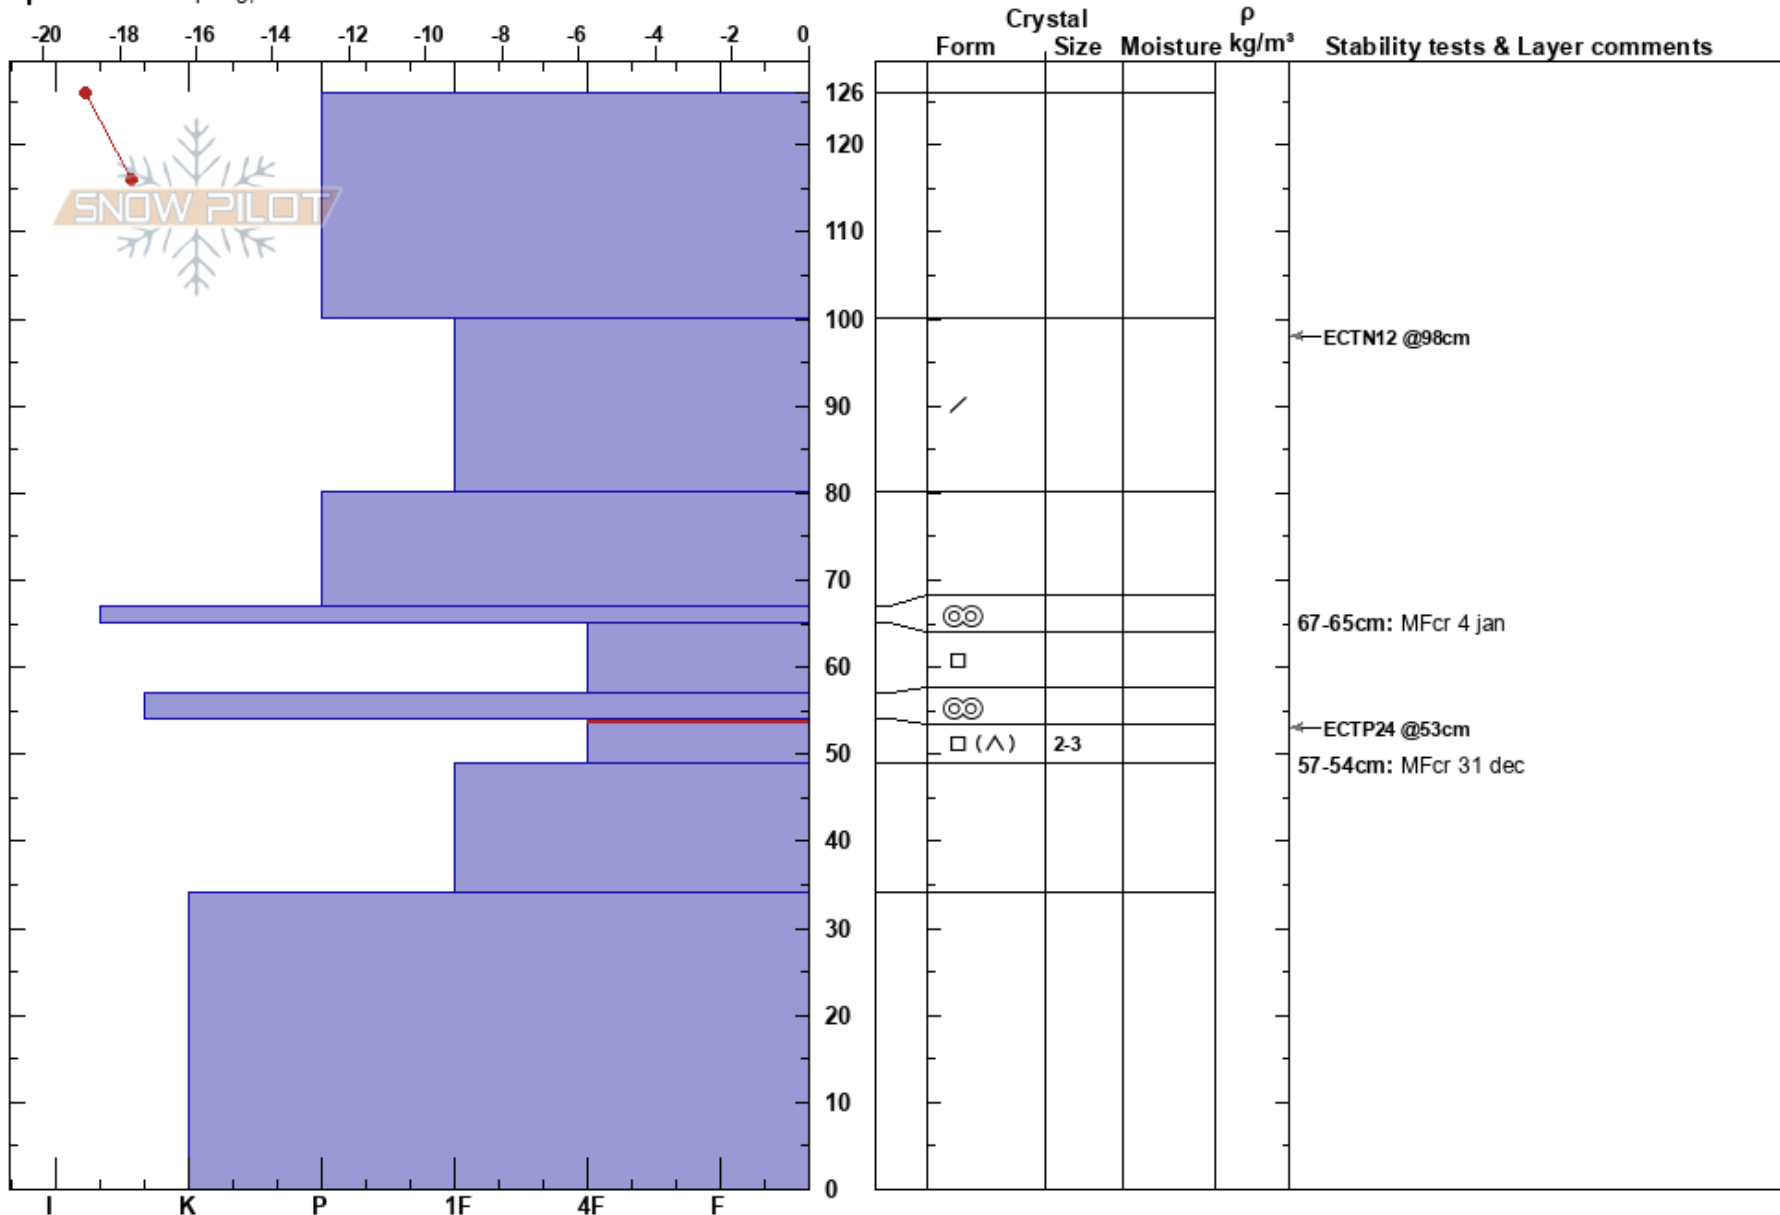

Kobåset
 Västra Vindelfjällen
 Sweden
Elevation: 865 m
Aspect: 290°

Johan af Ekenstam
 29/01/2019 - 01:30
Co-ord: 33W 507602E 7300780N
Slope Angle: 20°
Wind Loading: previous

Stability:
Air Temperature: -17.6°C **PF:**3
Sky Cover: SCT
Precipitation: S-1
Wind: SE Light Breeze

HS:126
Layer Notes:
 67-65cm: MFcr 4 jan
 57-54cm: MFcr 31 dec
 54-49cm: Problematic layer

Specifics: Collapsing, localizer

Notes: