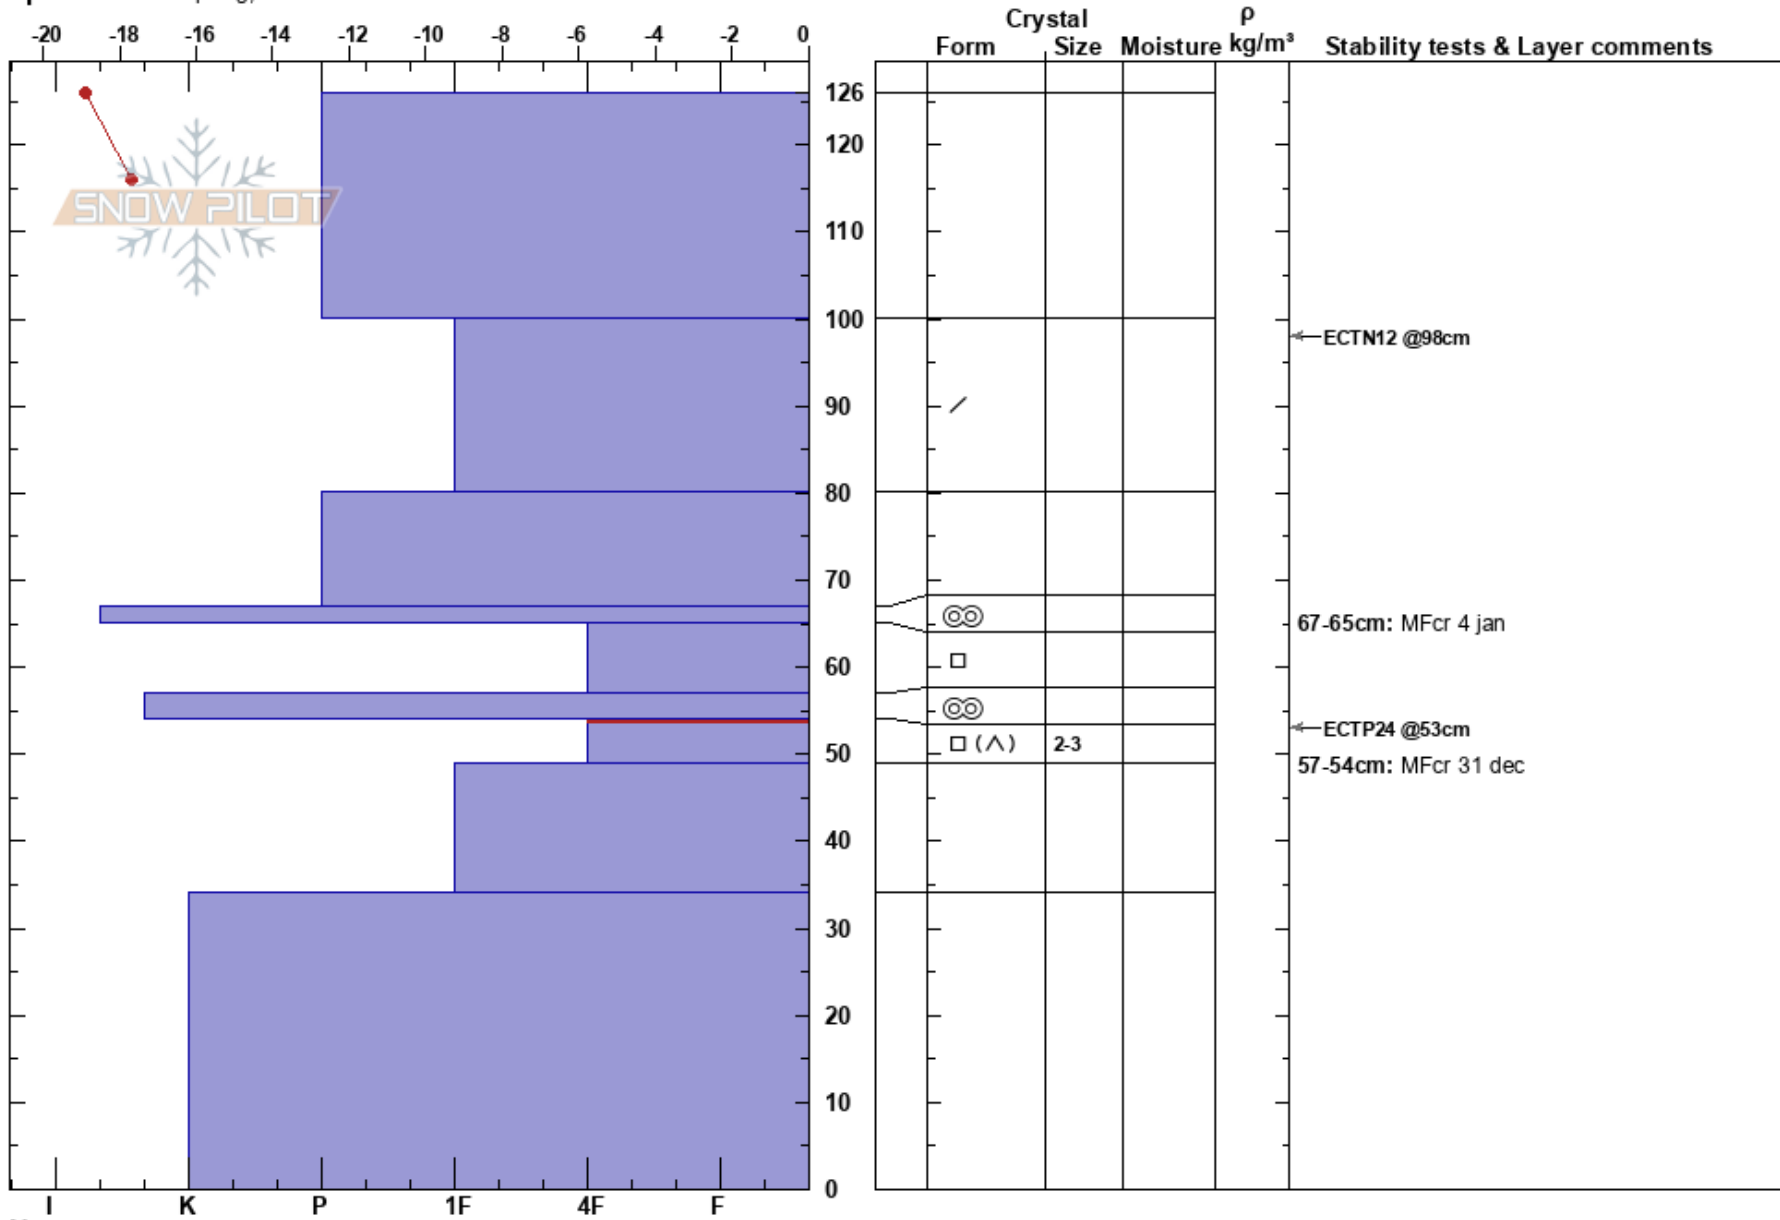

Kobåset
Västra Vindelfjällen
Sweden
Elevation: 865 m
Aspect: 290°

Johan af Ekenstam
29/01/2019 - 01:30
Co-ord: 33W 507602E 7300780N
Slope Angle: 20°
Wind Loading: previous

Stability:
Air Temperature: -17.6°C PF:3
Sky Cover: SCT
Precipitation: S-1
Wind: SE Light Breeze

HS:126
67-65cm: MFcr 4 jan
57-54cm: MFcr 31 dec
54-49cm: Problematic layer

Specifics: Collapsing, localizer

Notes: