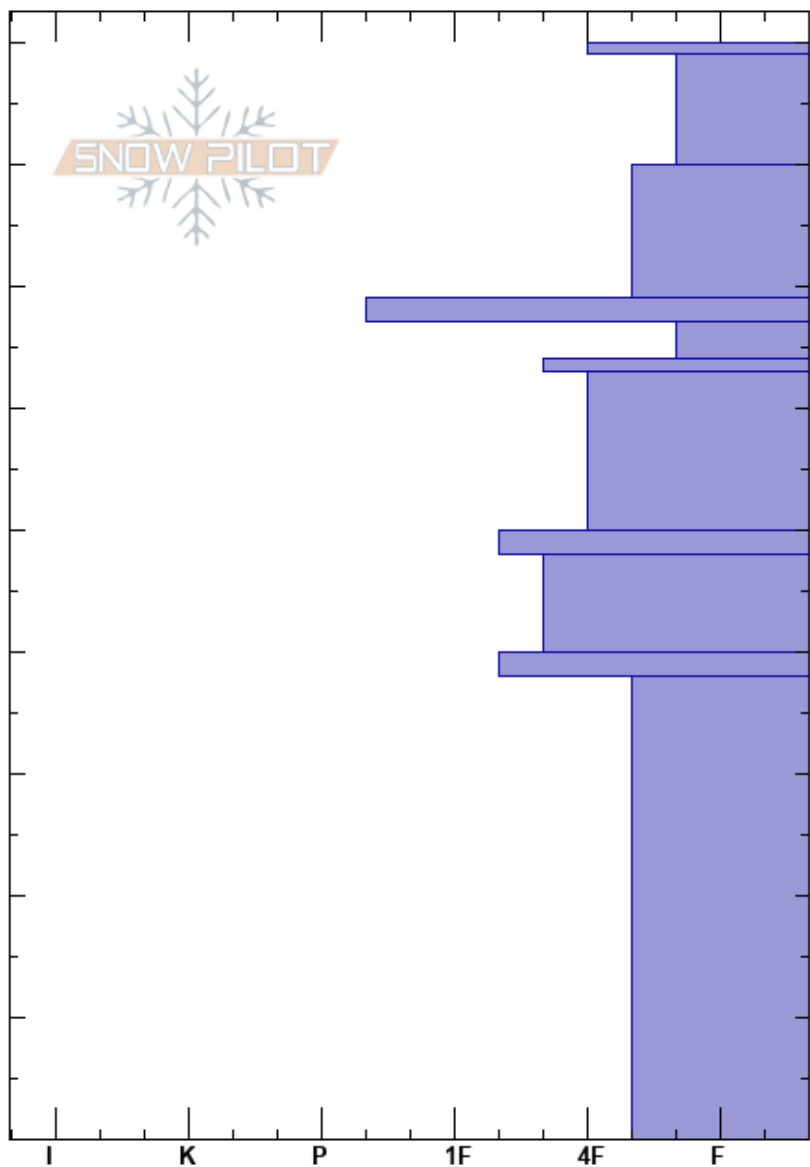

Circle Awl shot#18  
 Central Wasatch  
 UT  
 Elevation: 8500 ft  
 Aspect: NE  
 Specifics:

Greg Dollhausen  
 12/26/2016 - 1:00pm  
 Co-ord: 40.65006N, -111.67482W  
 Slope Angle: 33°  
 Wind Loading:

Stability:  
 Air Temperature: 5°F  
 Sky Cover: CLR  
 Precipitation: NO  
 Wind: N Calm

HS:90

Layer Notes:

Height (ft)	Crystal		$\rho$ kg/m <sup>3</sup>	Stability tests & Layer comments
	Form	Size		
90	■			
85	+			
80	+			
75	■			
70	□			
65	■			
60				
55	■			
50	●			
45	■			
40	⊖			
30				
20				
10				
0				