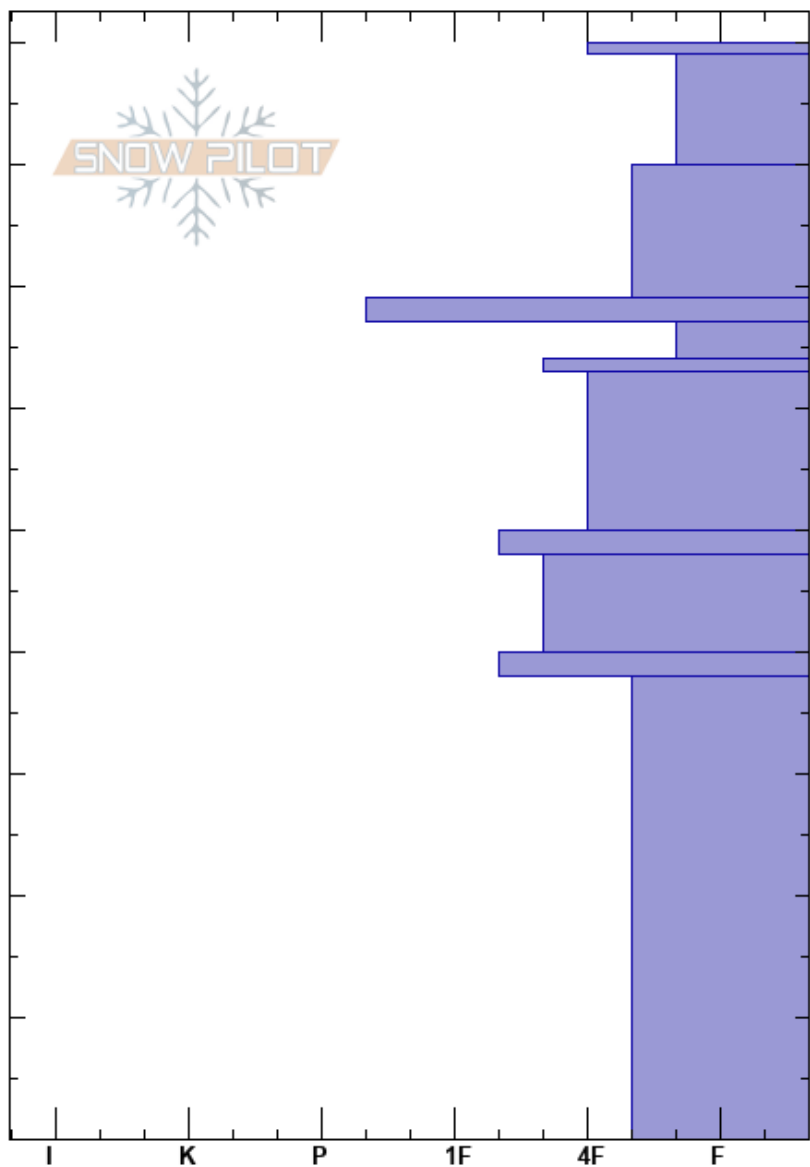

Circle Awl shot#18
 Central Wasatch
 UT
 Elevation: 8500 ft
 Aspect: NE
 Specifics:

Greg Dollhausen
 12/26/2016 - 1:00pm
 Co-ord: 40.65006N, -111.67482W
 Slope Angle: 33°
 Wind Loading:

Stability:
 Air Temperature: 5°F
 Sky Cover: CLR
 Precipitation: NO
 Wind: N Calm

HS:90

Layer Notes:

Height (ft)	Crystal		Moisture	ρ kg/m ³	Stability tests & Layer comments
	Form	Size			
90	■				
85	+				
80	+				
75	■				
70	□				
65	■				
60					
55	■				
50	●				
45	■				
40	⊖				
30					
20					
10					
0					