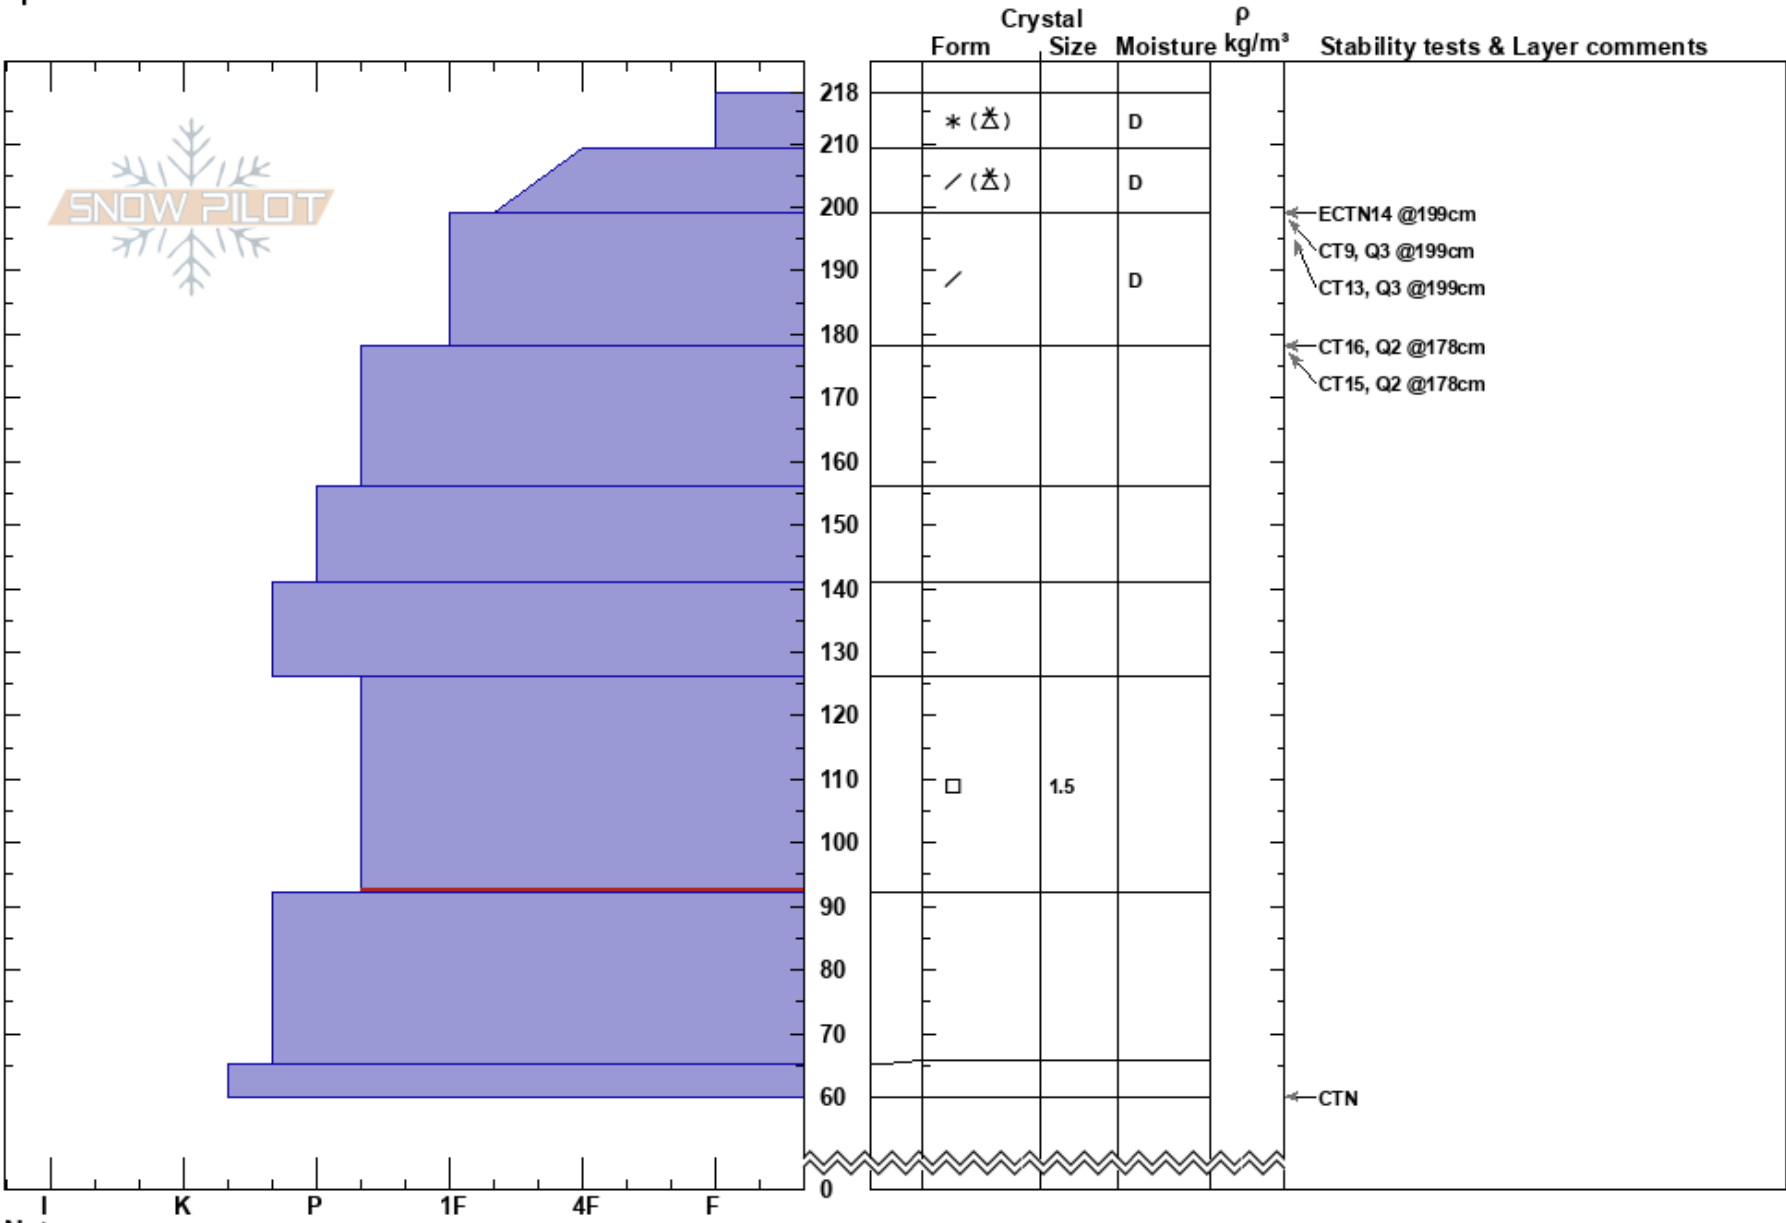

7798 Peak 1/28/2019
 Flathead Range
 MT
 Elevation: 6575 ft
 Aspect: 50°
 Specifics:

Jackson George
 01/28/2019 - 12:00pm
 Co-ord: 12U 300632W 5348336N
 Slope Angle: 34°
 Wind Loading: previous

Stability: Good HS:218
 Air Temperature: 12°C PS: 19 126-92cm:Problematic layer
 Sky Cover: FEW
 Precipitation: NO
 Wind: SW Calm