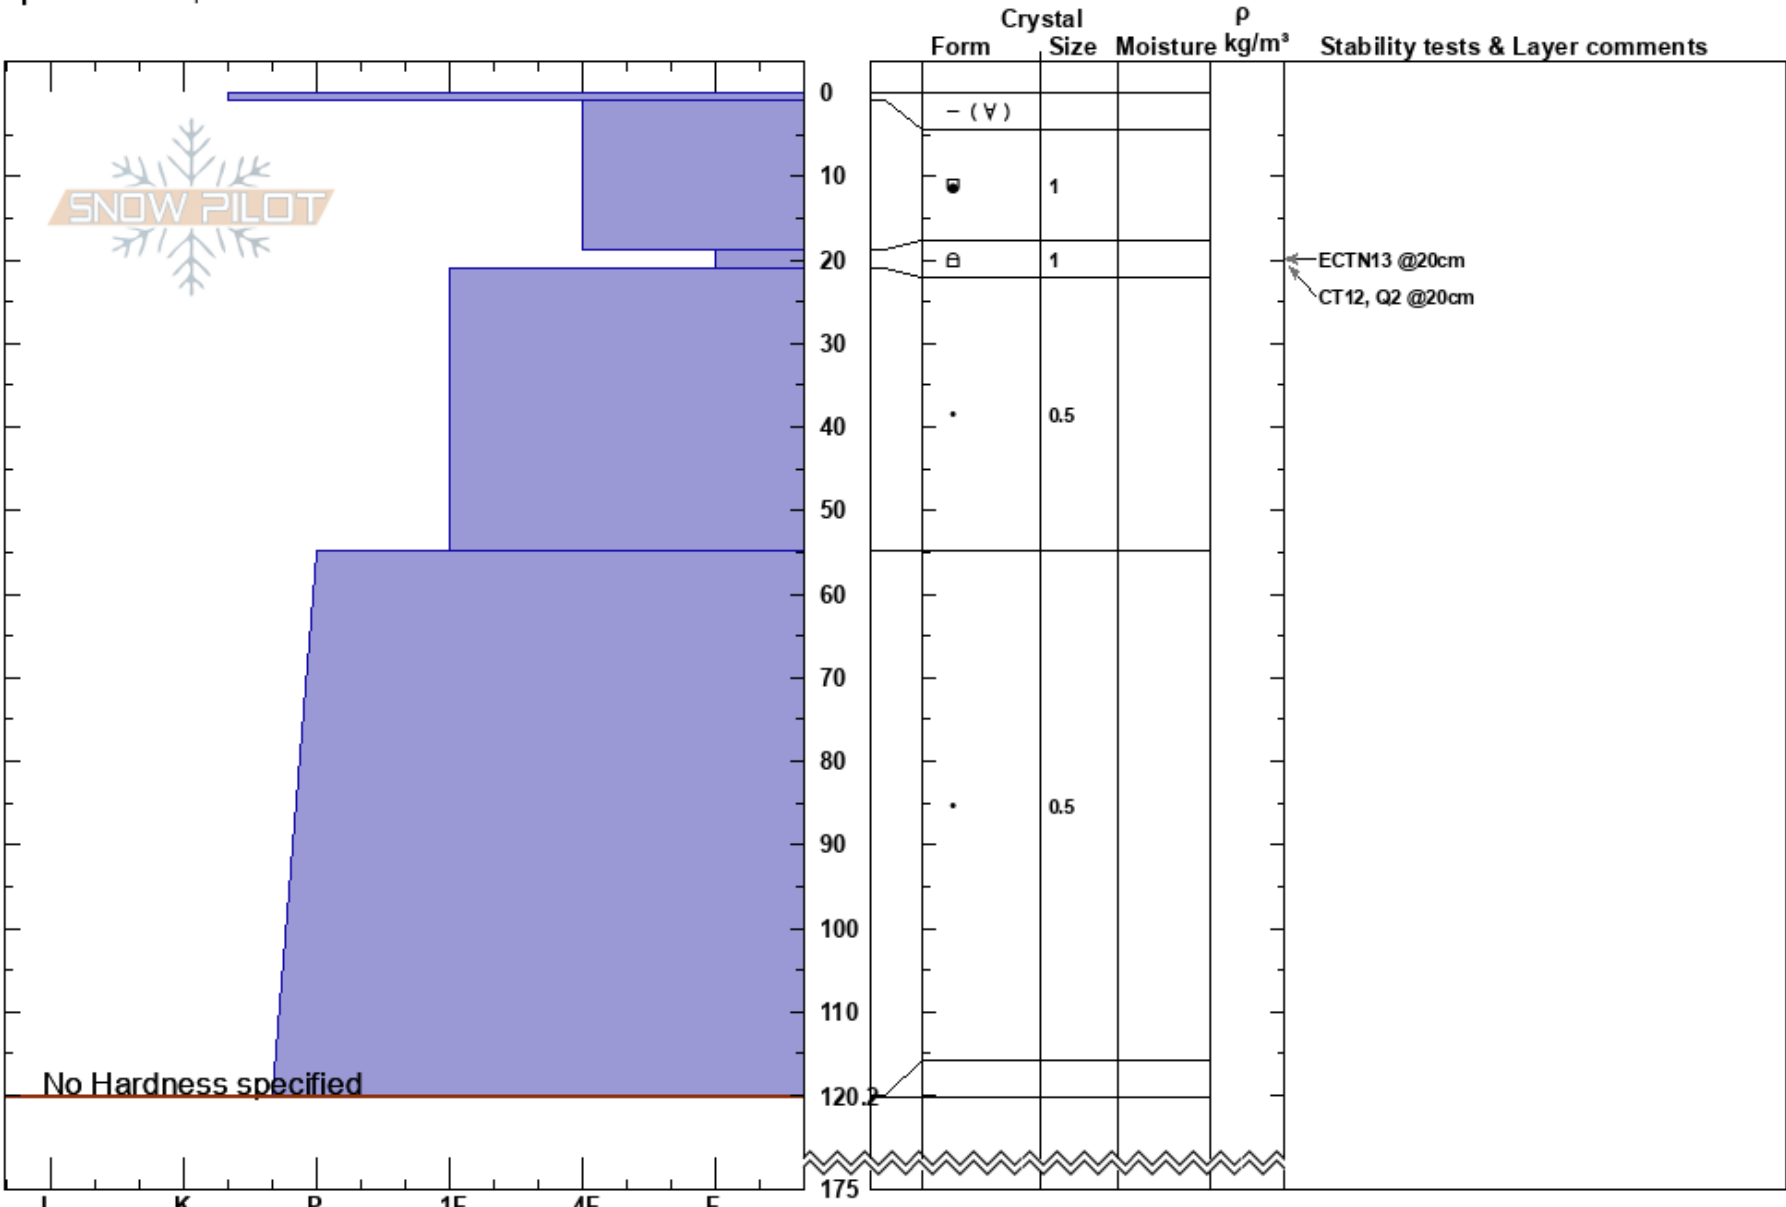

Needles
 Northern Wasatch
 UT
 Elevation: 8781 ft
 Aspect: W
 Specifics: Poor pit location

Paolo Aranoff
 01/28/2019 - 1:42pm
 Co-ord:
 Slope Angle: 31°
 Wind Loading: previous

Stability:
 Air Temperature: -2.5°C
 Sky Cover: FEW
 Precipitation: NO
 Wind: Calm

HS:175
 Layer Notes:
 19-21cm: Problematic layer

Notes: