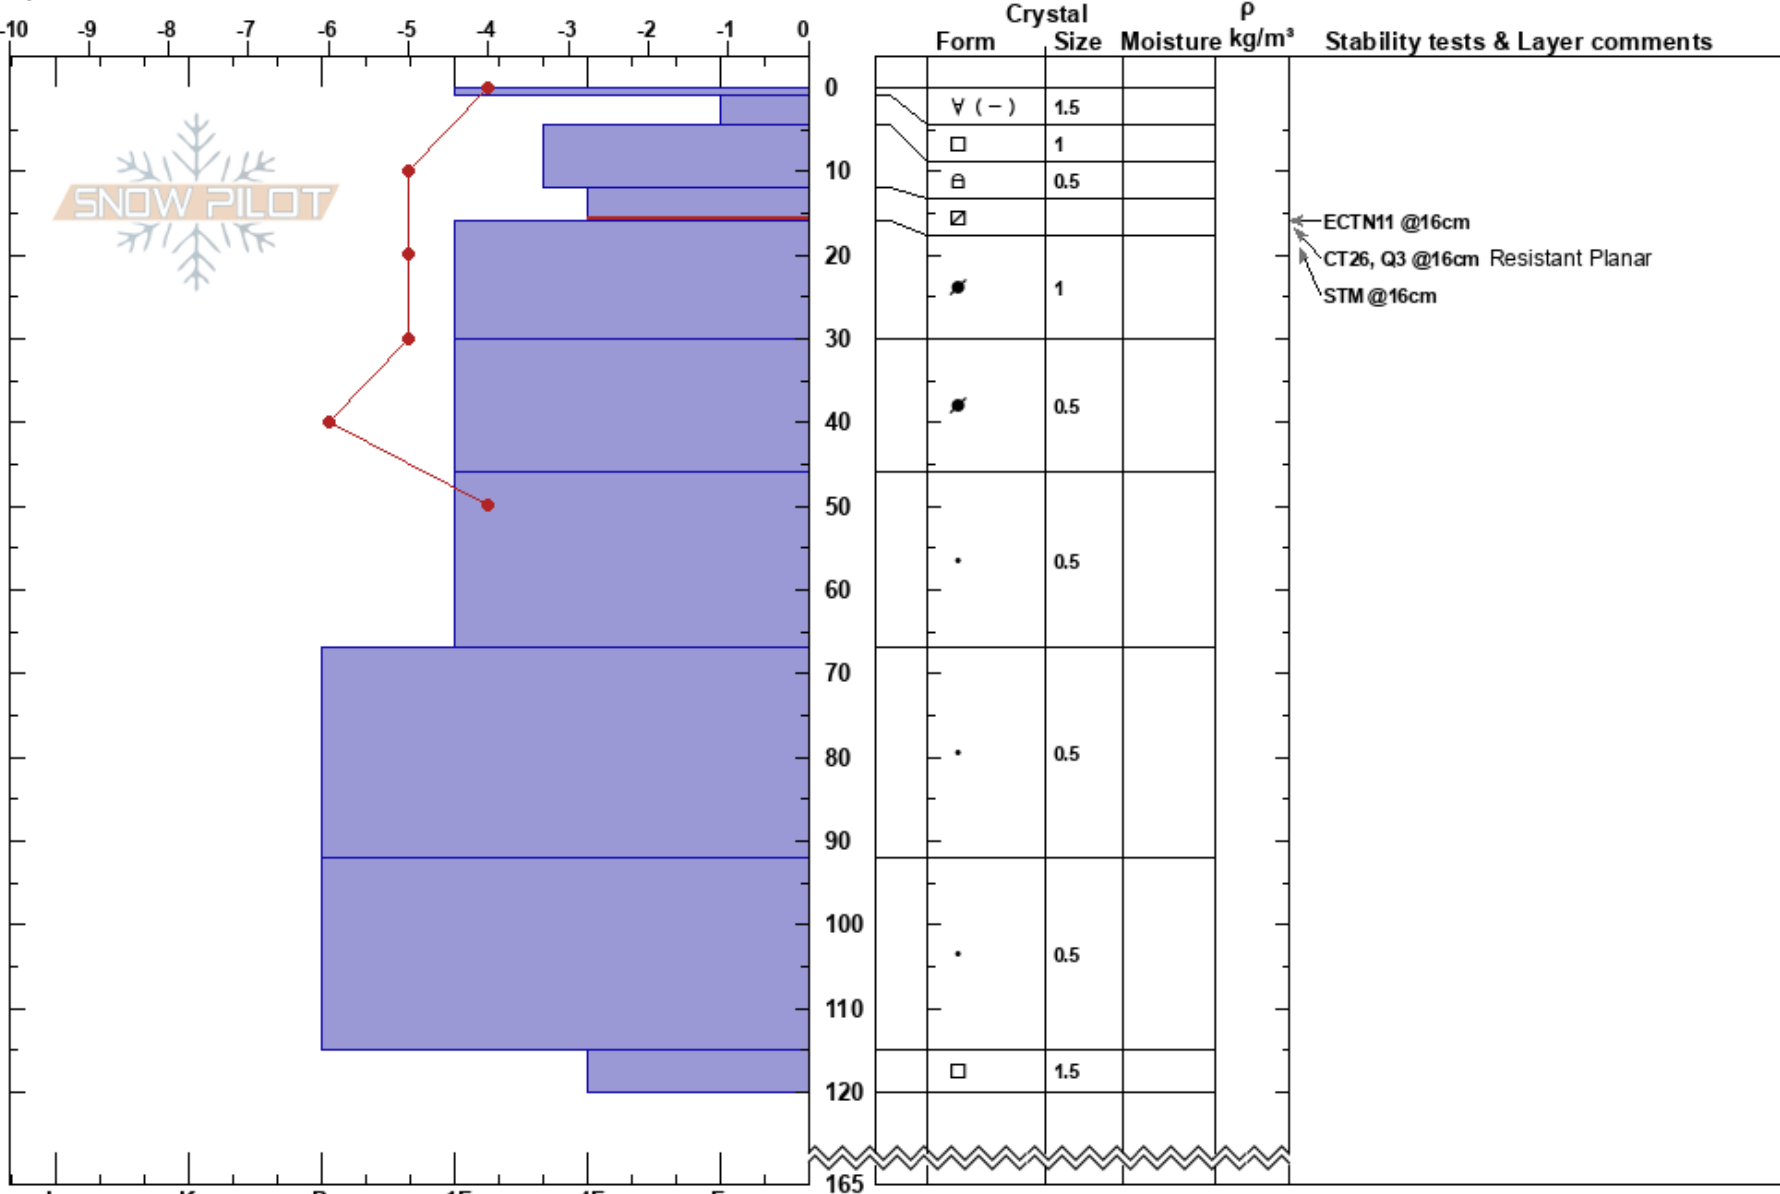

Needles Cirque  
 Northern Wasatch  
 UT  
 Elevation: 9000 ft  
 Aspect: W

Blair Foust  
 01/28/2019 - 12:30am  
 Co-ord: 41.19325N, -111.87474W  
 Slope Angle: 30°  
 Wind Loading: previous

Stability: **HS:165**  
 Air Temperature: -3°C PF:25 12-16cm:Problematic layer  
 Sky Cover: FEW  
 Precipitation: NO  
 Wind: Calm

Specifics: Pit dug in a Ski Area; Ski tracks on slope; We skied slope; Poor pit location

Notes: