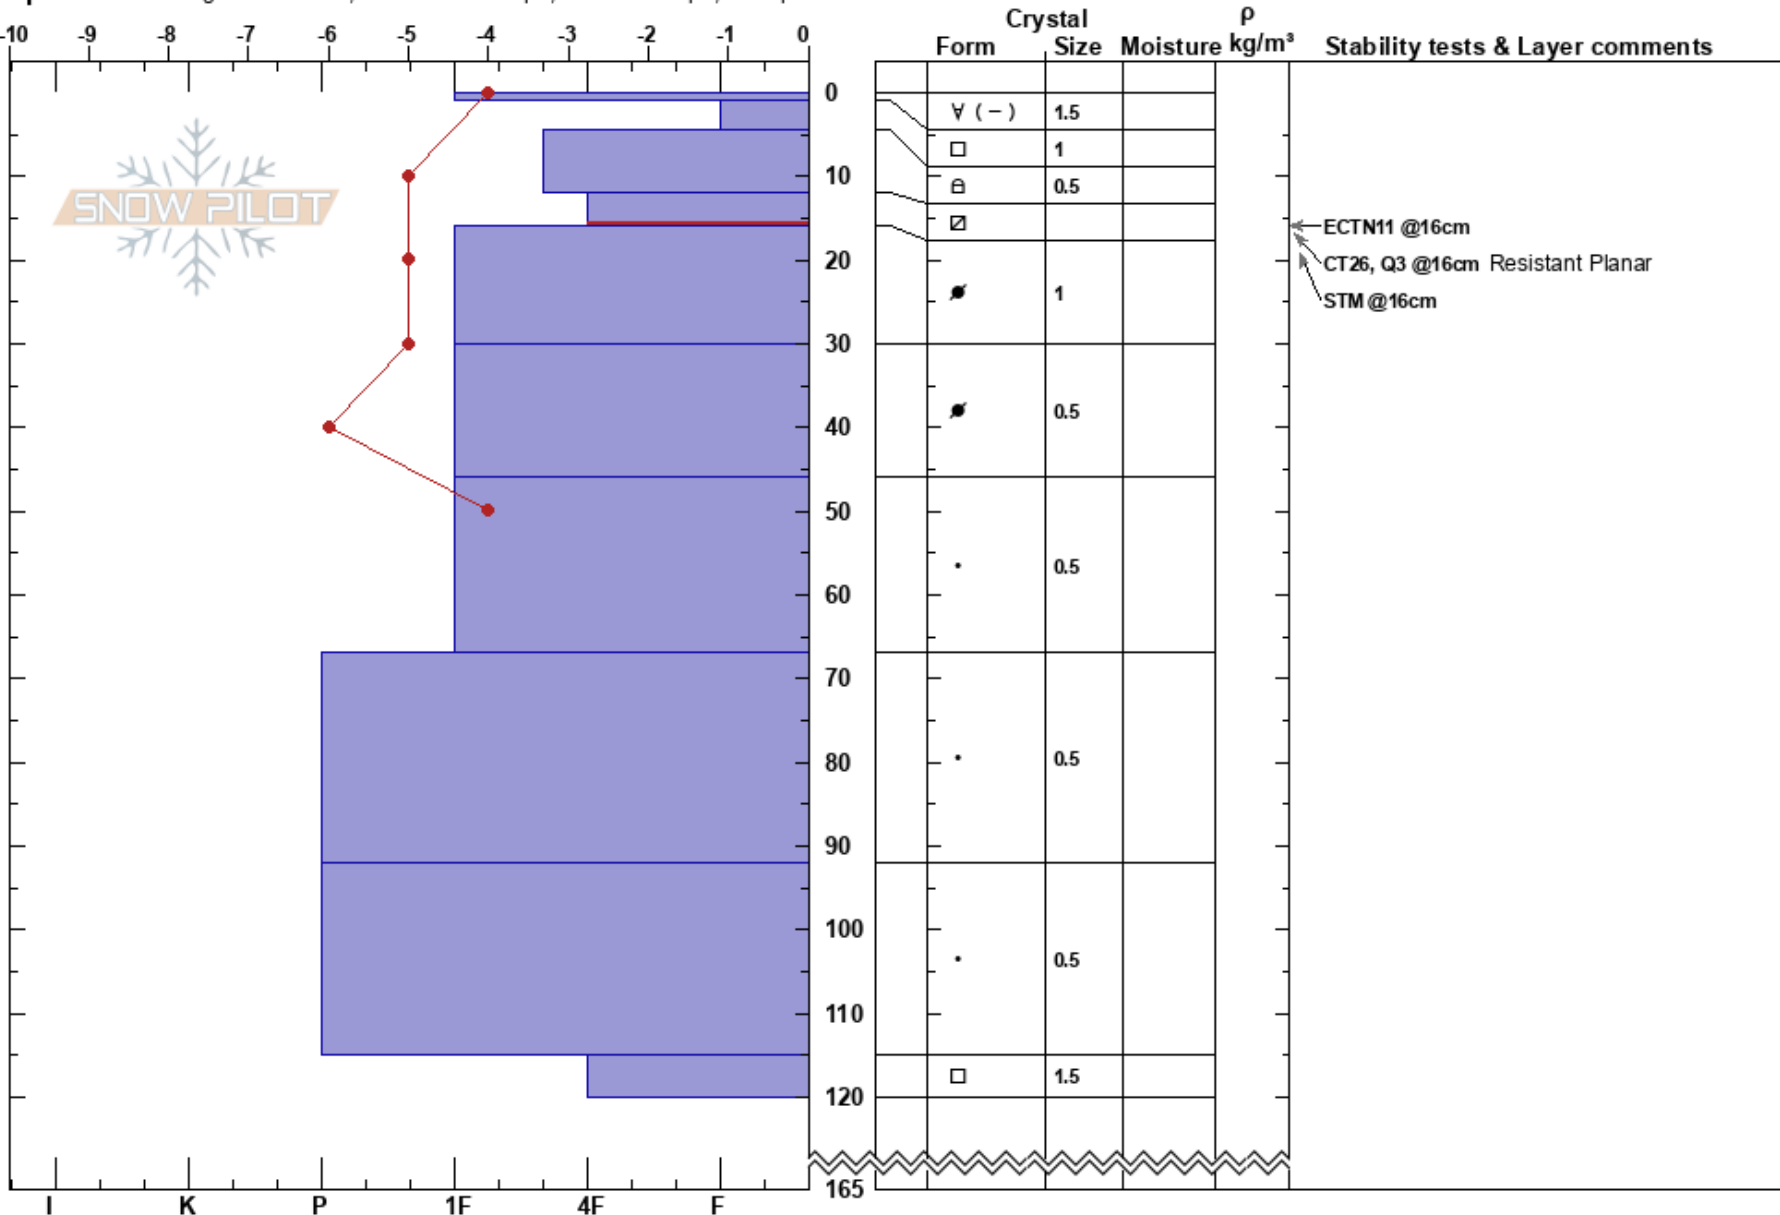

Needles Cirque
 Northern Wasatch
 UT
 Elevation: 9000 ft
 Aspect: W

Blair Foust
 01/28/2019 - 12:30am
 Co-ord: 41.19325N, -111.87474W
 Slope Angle: 30°
 Wind Loading: previous

Stability: **HS:165**
 Air Temperature: -3°C PF:25 12-16cm:Problematic layer
 Sky Cover: FEW
 Precipitation: NO
 Wind: Calm

Specifics: Pit dug in a Ski Area; Ski tracks on slope; We skied slope; Poor pit location

Notes: