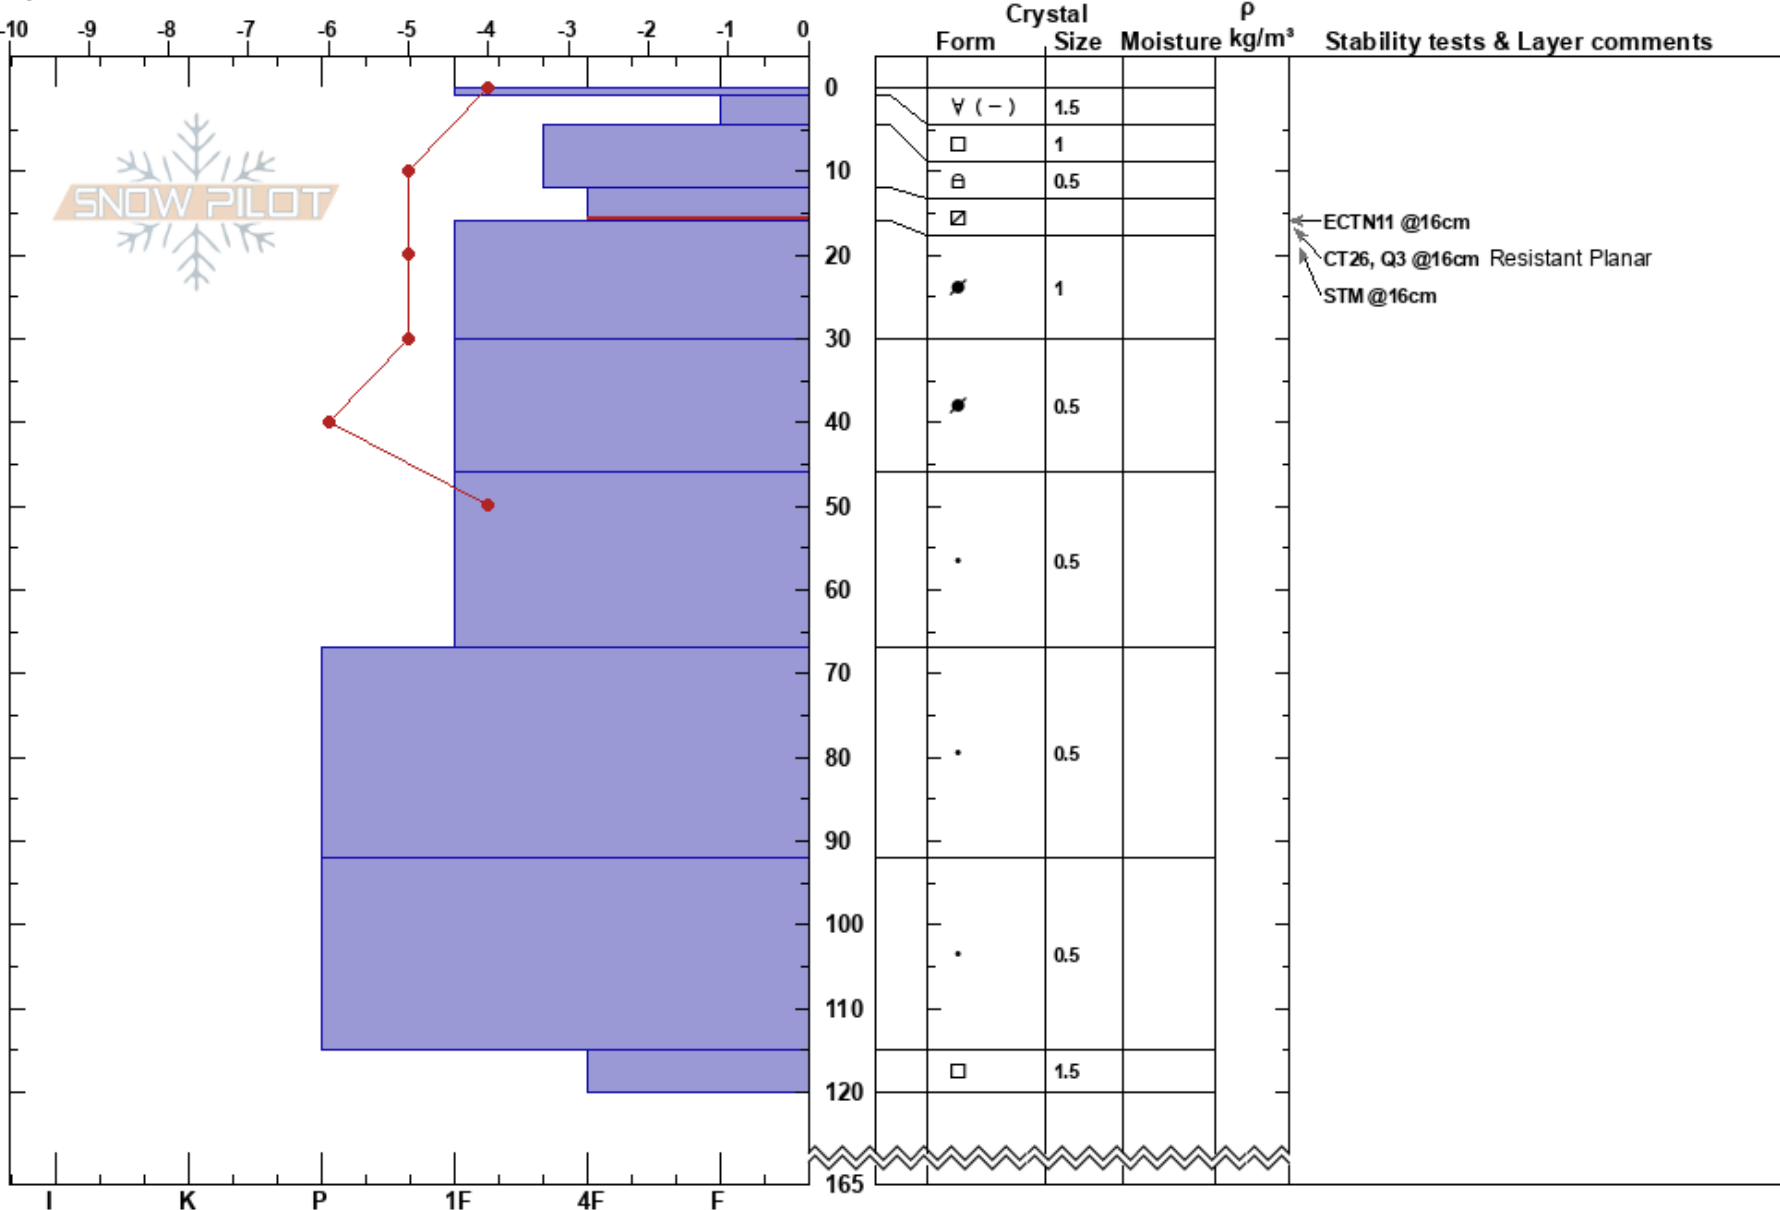

Needles Cirque
 Northern Wasatch
 UT
 Elevation: 9000 ft
 Aspect: W

Blair Foust
 01/28/2019 - 12:30am
 Co-ord: 41.19325N, -111.87474W
 Slope Angle: 30°
 Wind Loading: previous

Stability: **HS:165**
 Air Temperature: -3°C PF:25 12-16cm:Problematic layer
 Sky Cover: FEW
 Precipitation: NO
 Wind: Calm

Specifics: Pit dug in a Ski Area; Ski tracks on slope; We skied slope; Poor pit location

Notes: