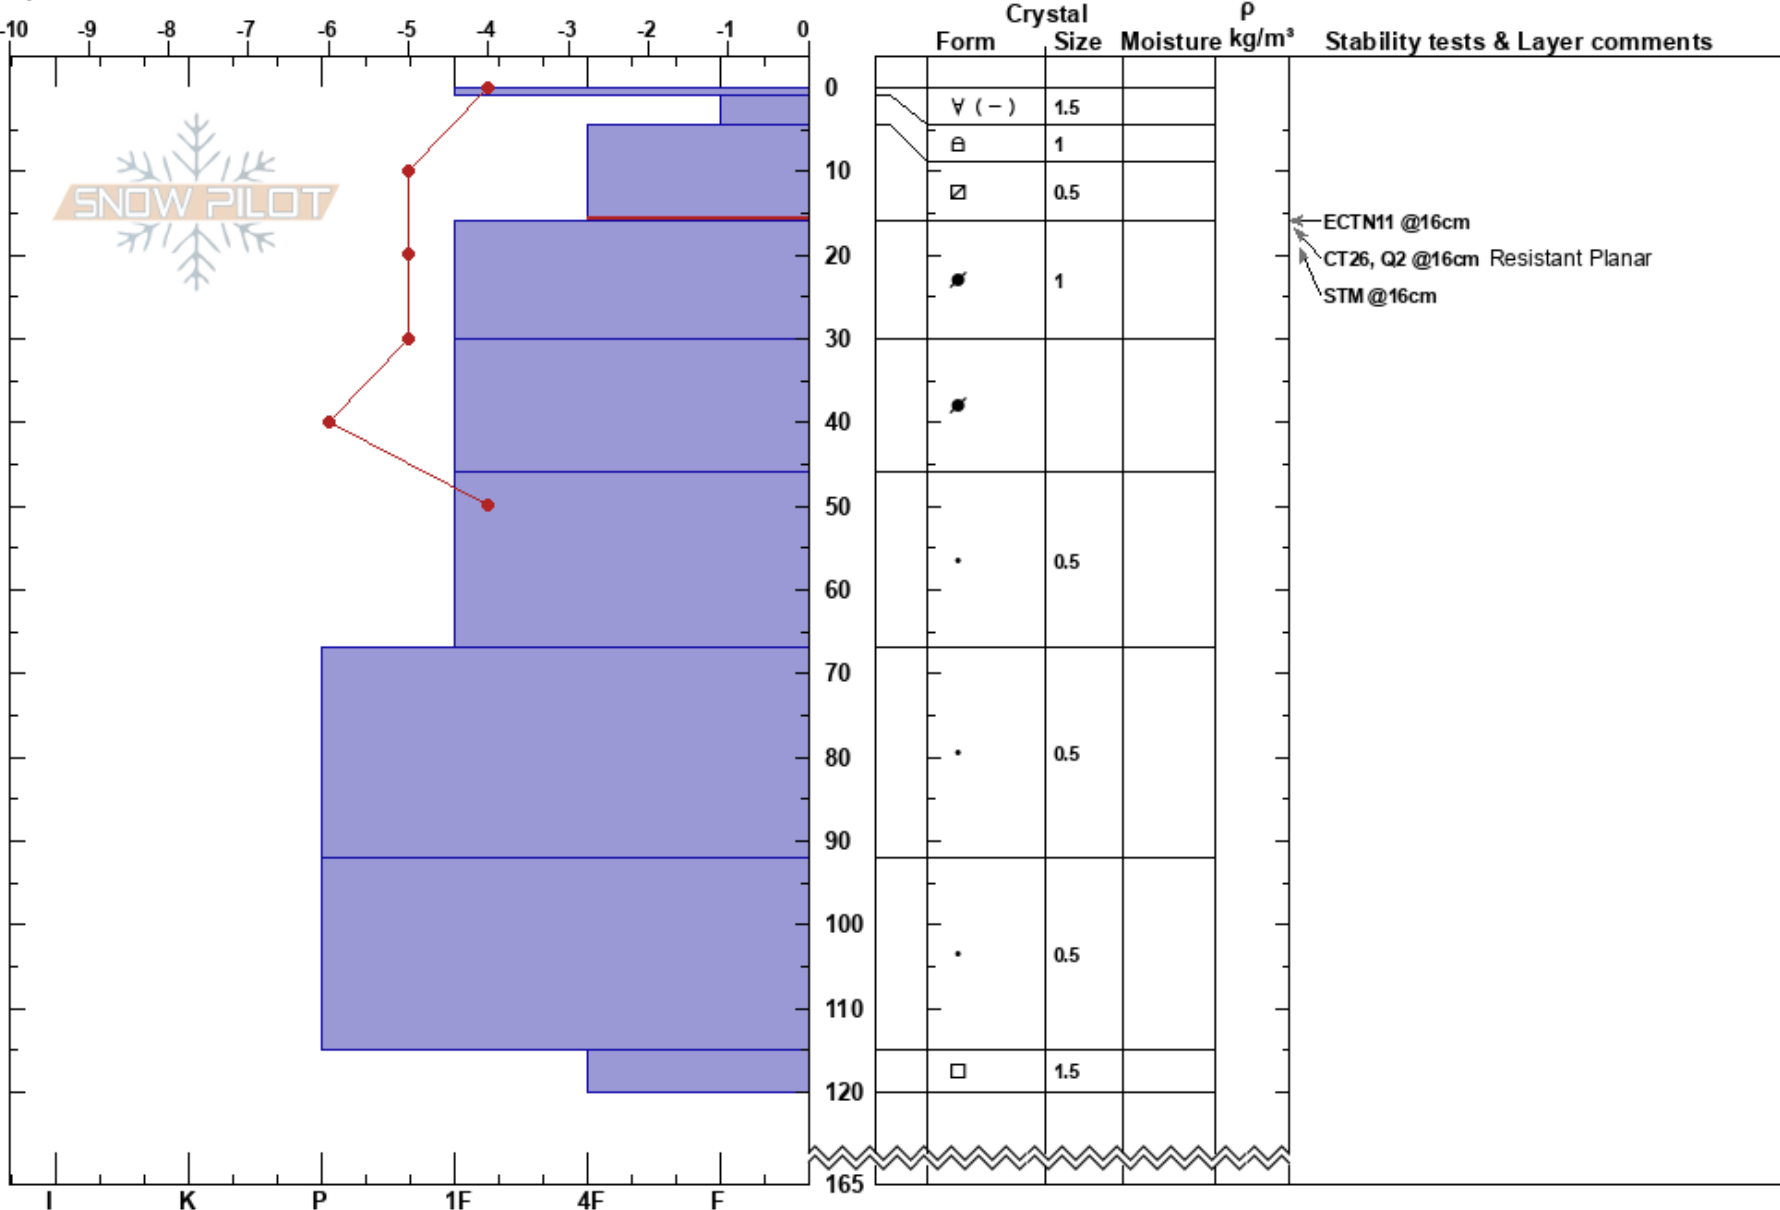

Needles Cirque
 Northern Wasatch
 UT
 Elevation: 9000 ft
 Aspect: W

Blair Foust
 01/28/2019 - 12:30am
 Co-ord: 41.19325N, -111.87474W
 Slope Angle: 30°
 Wind Loading: previous

Stability: **HS:165** **Layer Notes:**
 Air Temperature: -3°C **PF:25** 4.5-16cm:Problematic layer
 Sky Cover: FEW
 Precipitation: NO
 Wind: Calm

Specifics: Pit dug in a Ski Area; Ski tracks on slope; We skied slope; Poor pit location

Notes: