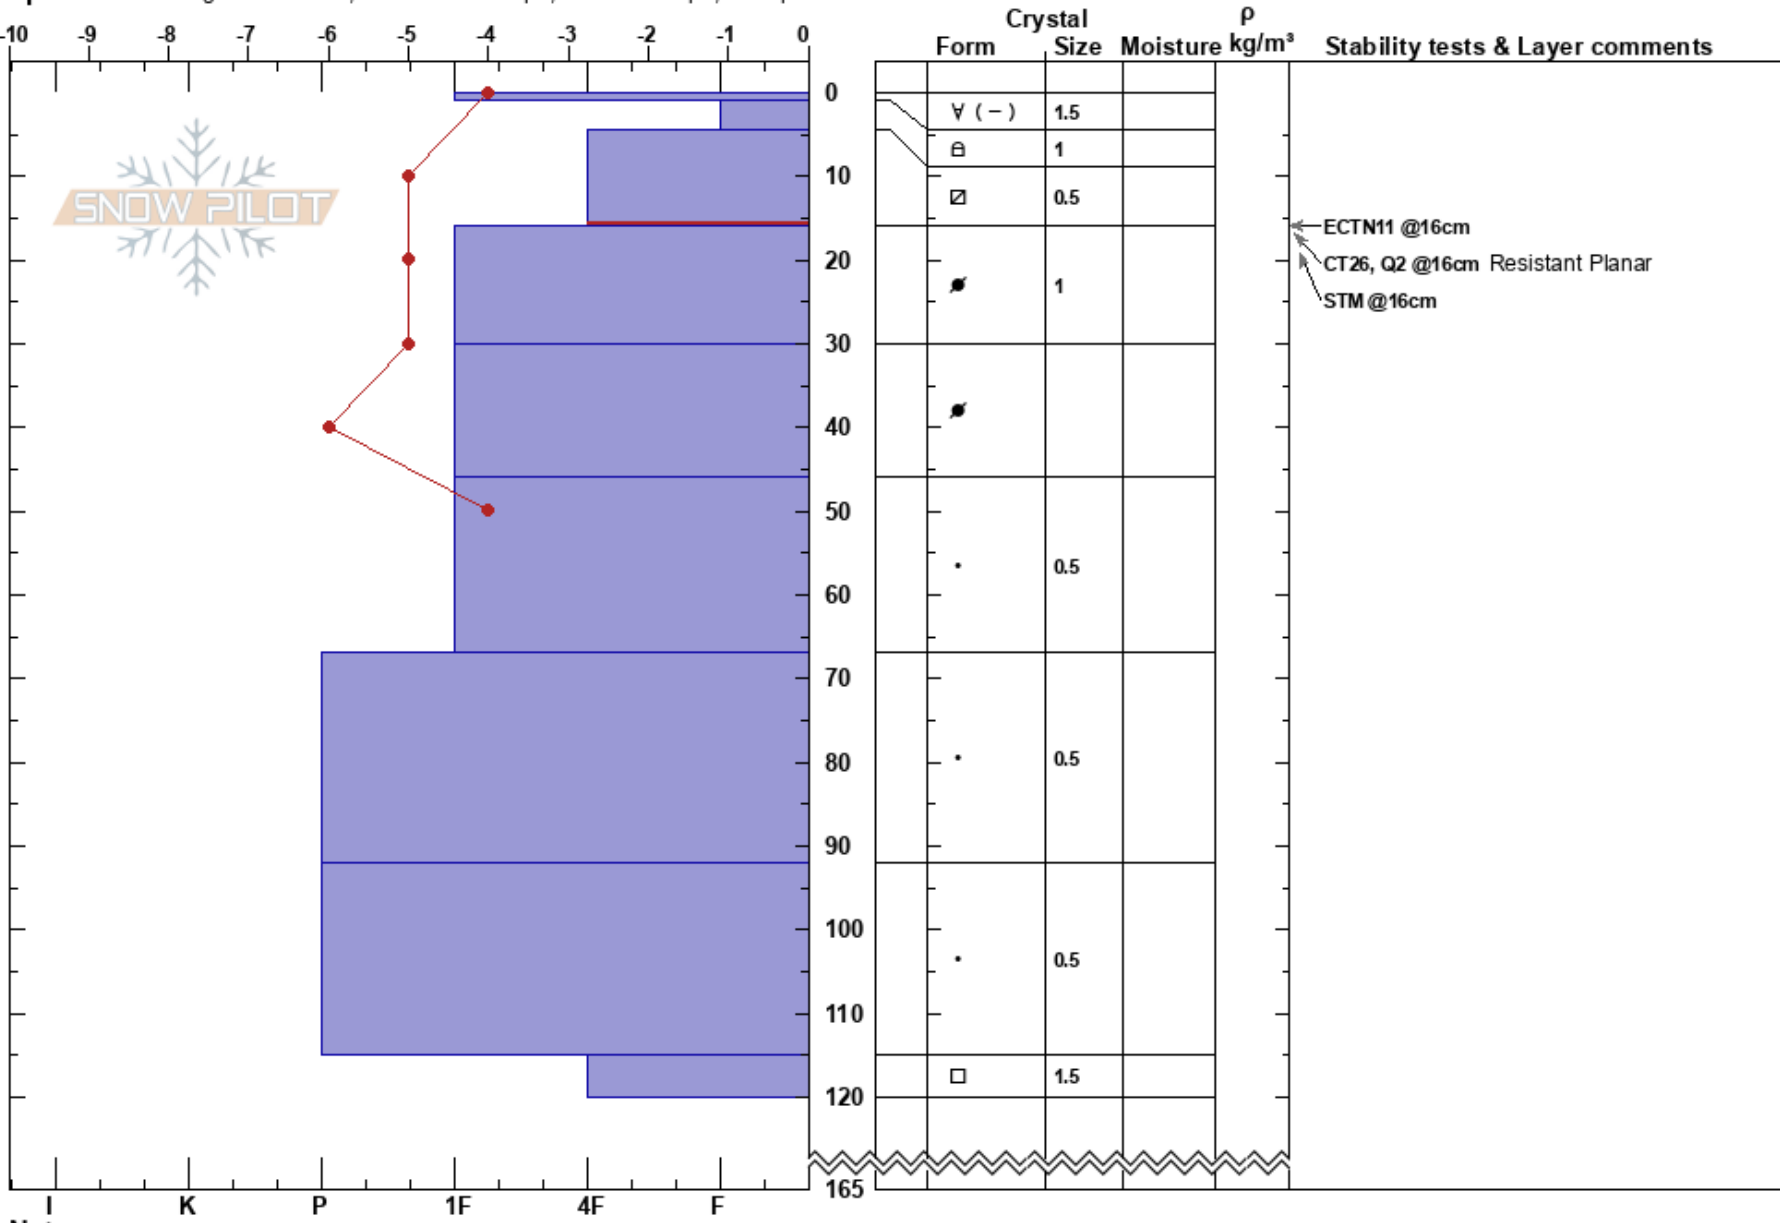

Needles Cirque
 Northern Wasatch
 UT
 Elevation: 9000 ft
 Aspect: W

Blair Foust
 01/28/2019 - 12:30am
 Co-ord: 41.19325N, -111.87474W
 Slope Angle: 30°
 Wind Loading: previous

Stability: **HS:165**
 Air Temperature: -3°C PF:25 4.5-16cm:Problematic layer
 Sky Cover: FEW
 Precipitation: NO
 Wind: Calm

Specifics: Pit dug in a Ski Area; Ski tracks on slope; We skied slope; Poor pit location

Notes: