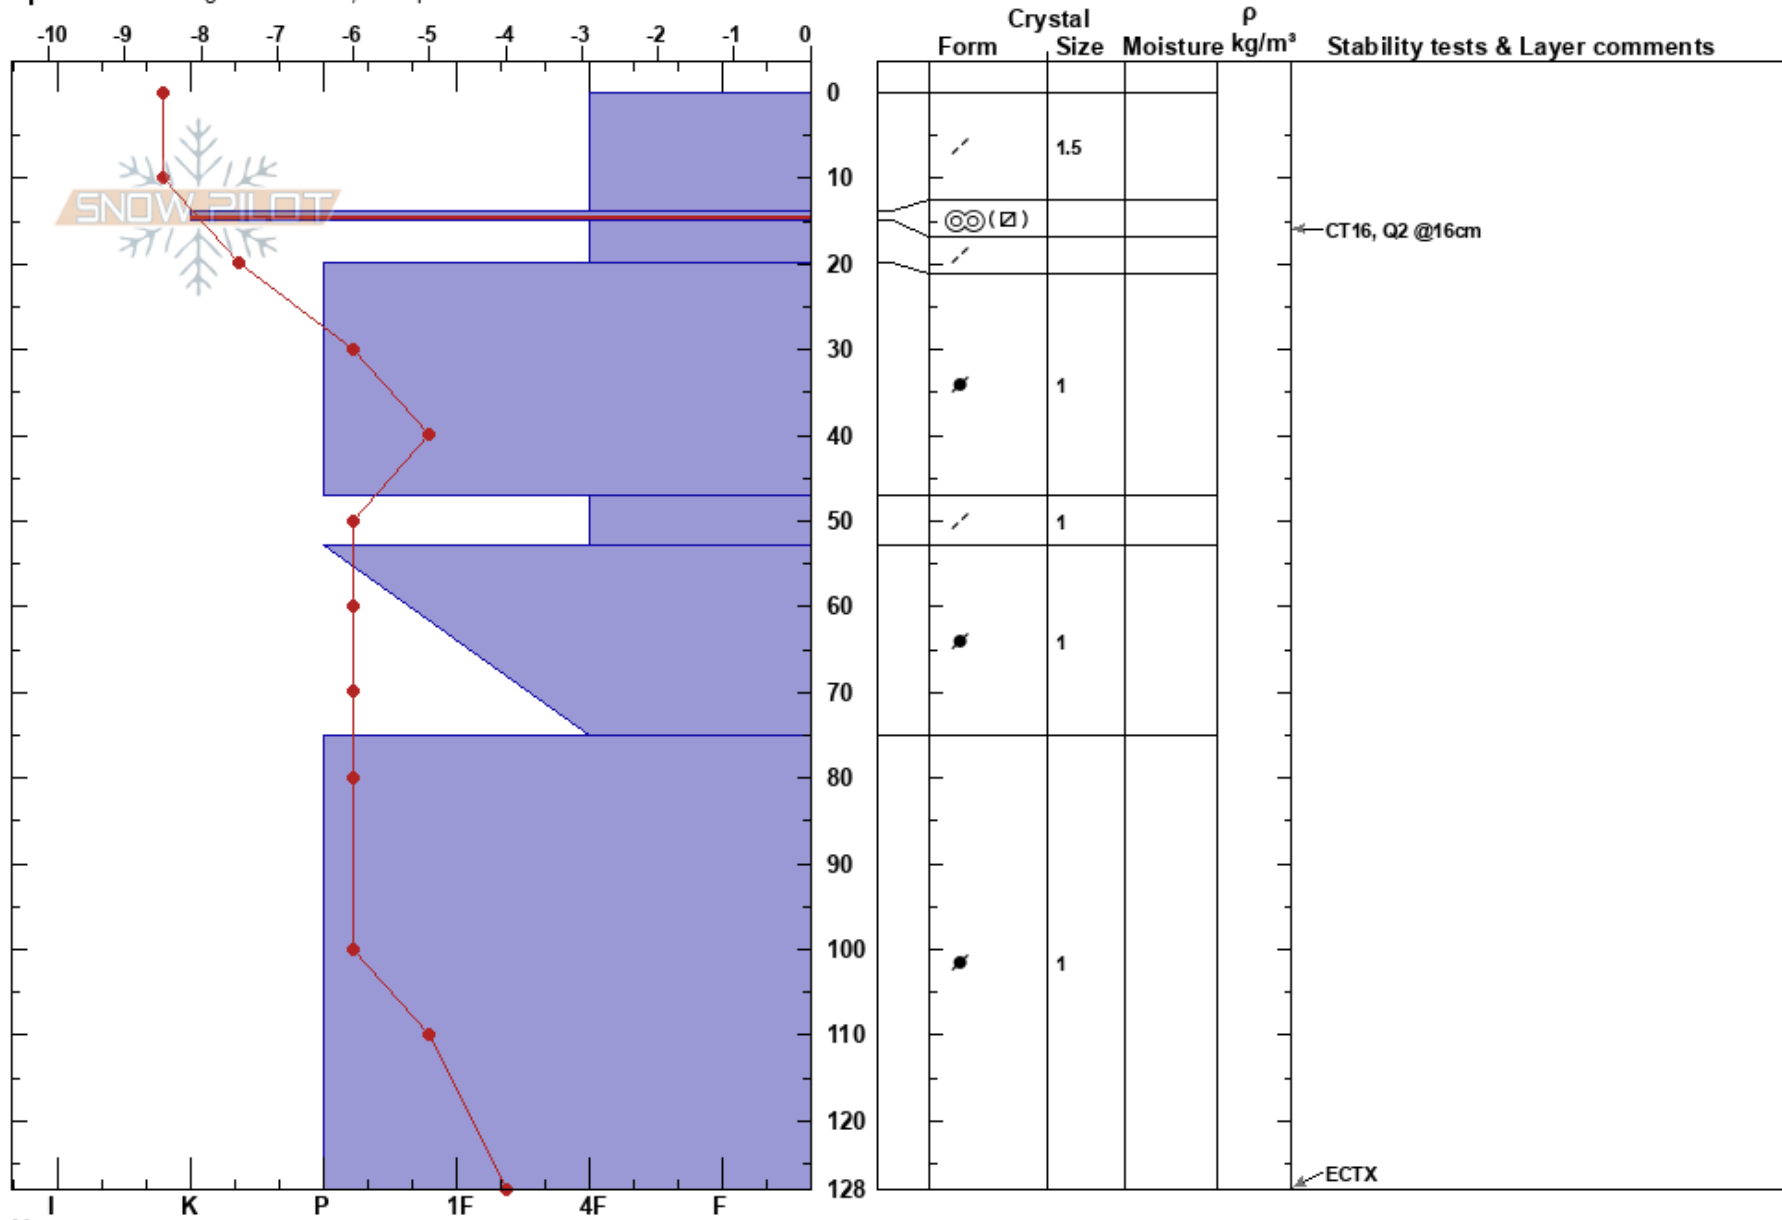

Needles, Snow Basin
 Northern Wasatch
 UT
 Elevation: 8800 ft
 Aspect: W
 Specifics: Pit dug in a Ski Area; Poor pit location

Mike Coyle
 01/28/2019 - 3:15pm
 Co-ord:
 Slope Angle: 33°
 Wind Loading: previous

Stability: HS:128
 Air Temperature: -9°C PF:5 14-15cm:Problematic layer
 Sky Cover: BKN
 Precipitation: NO
 Wind: Calm

Notes: