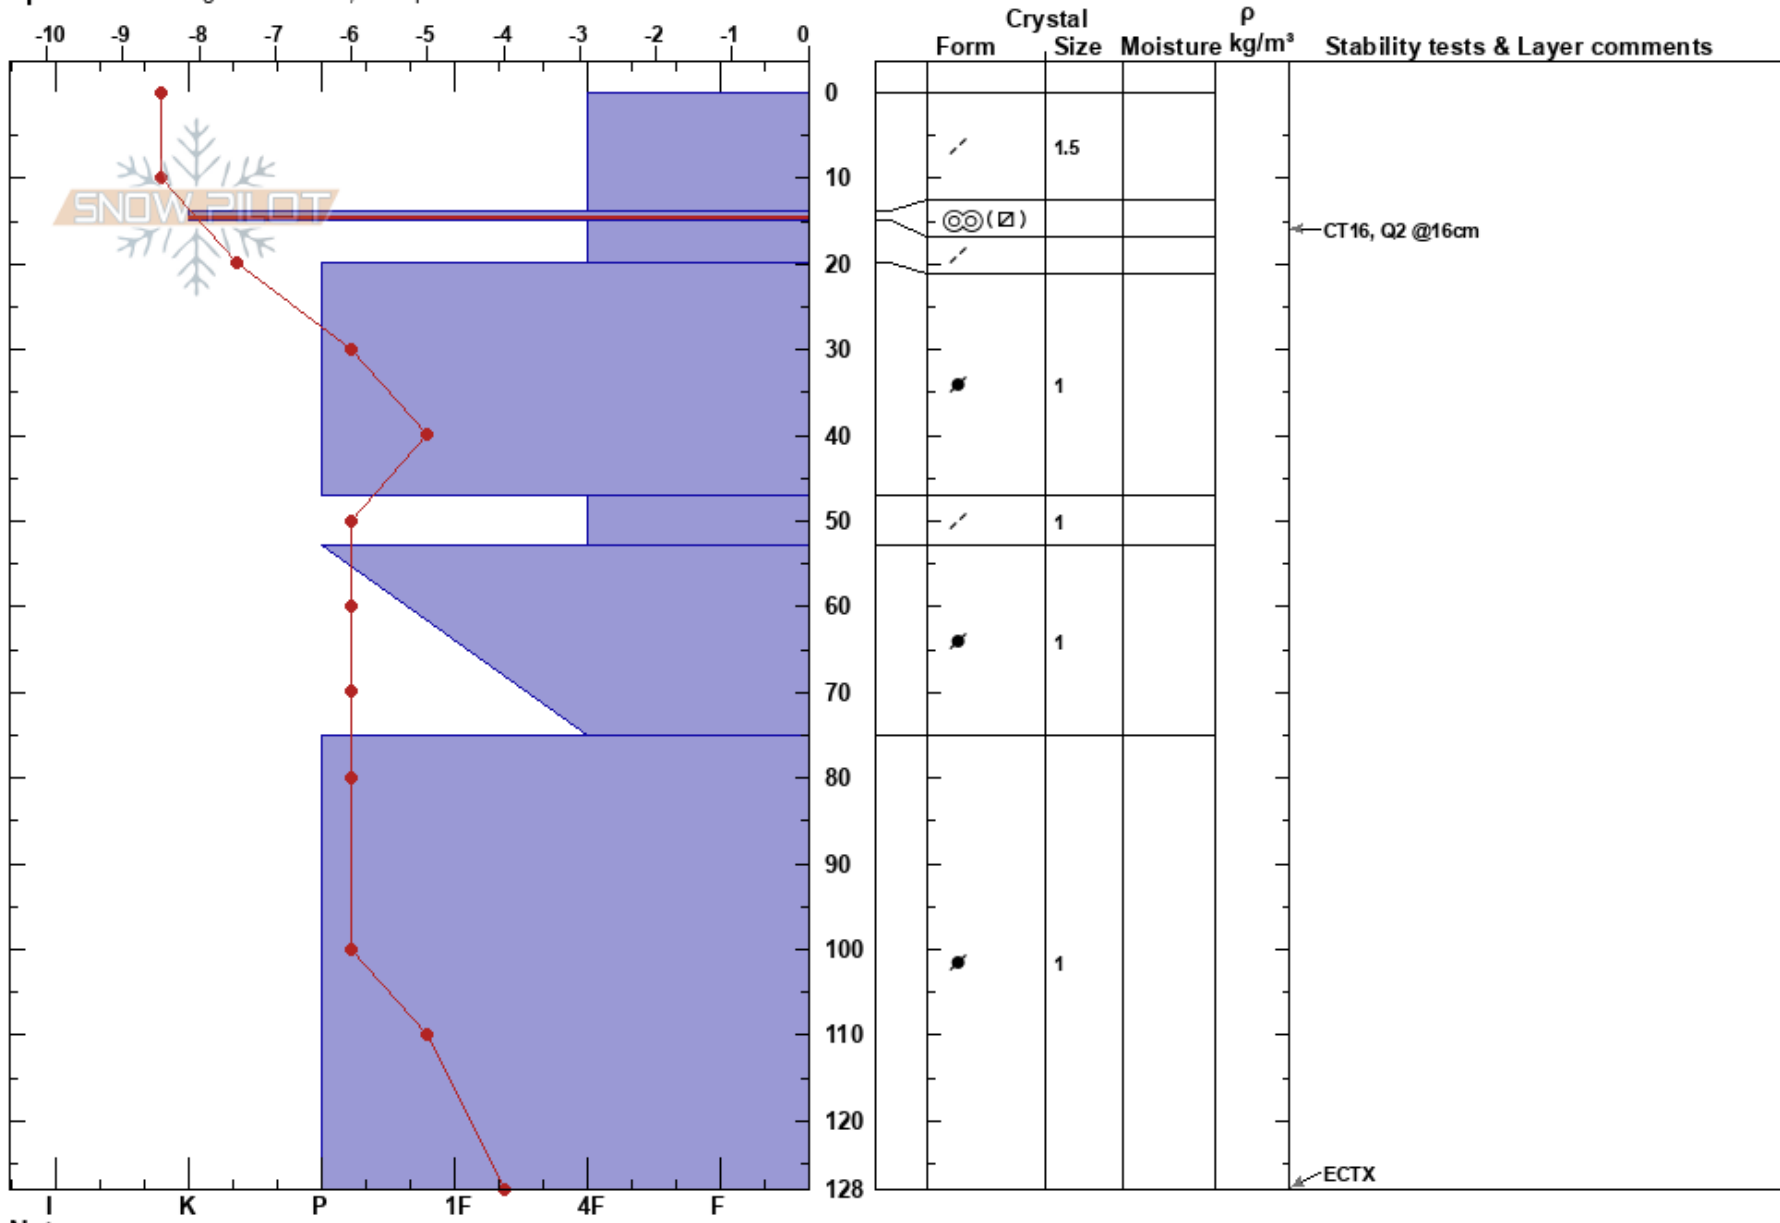

Needles, Snow Basin  
 Northern Wasatch  
 UT  
 Elevation: 8800 ft  
 Aspect: W

Mike Coyle  
 01/28/2019 - 3:15pm  
 Co-ord:  
 Slope Angle: 33°  
 Wind Loading: previous

Stability: HS:128  
 Air Temperature: -9°C PF:5 14-15cm:Problematic layer  
 Sky Cover: BKN  
 Precipitation: NO  
 Wind: Calm

Specifics: Pit dug in a Ski Area; Poor pit location

Notes: