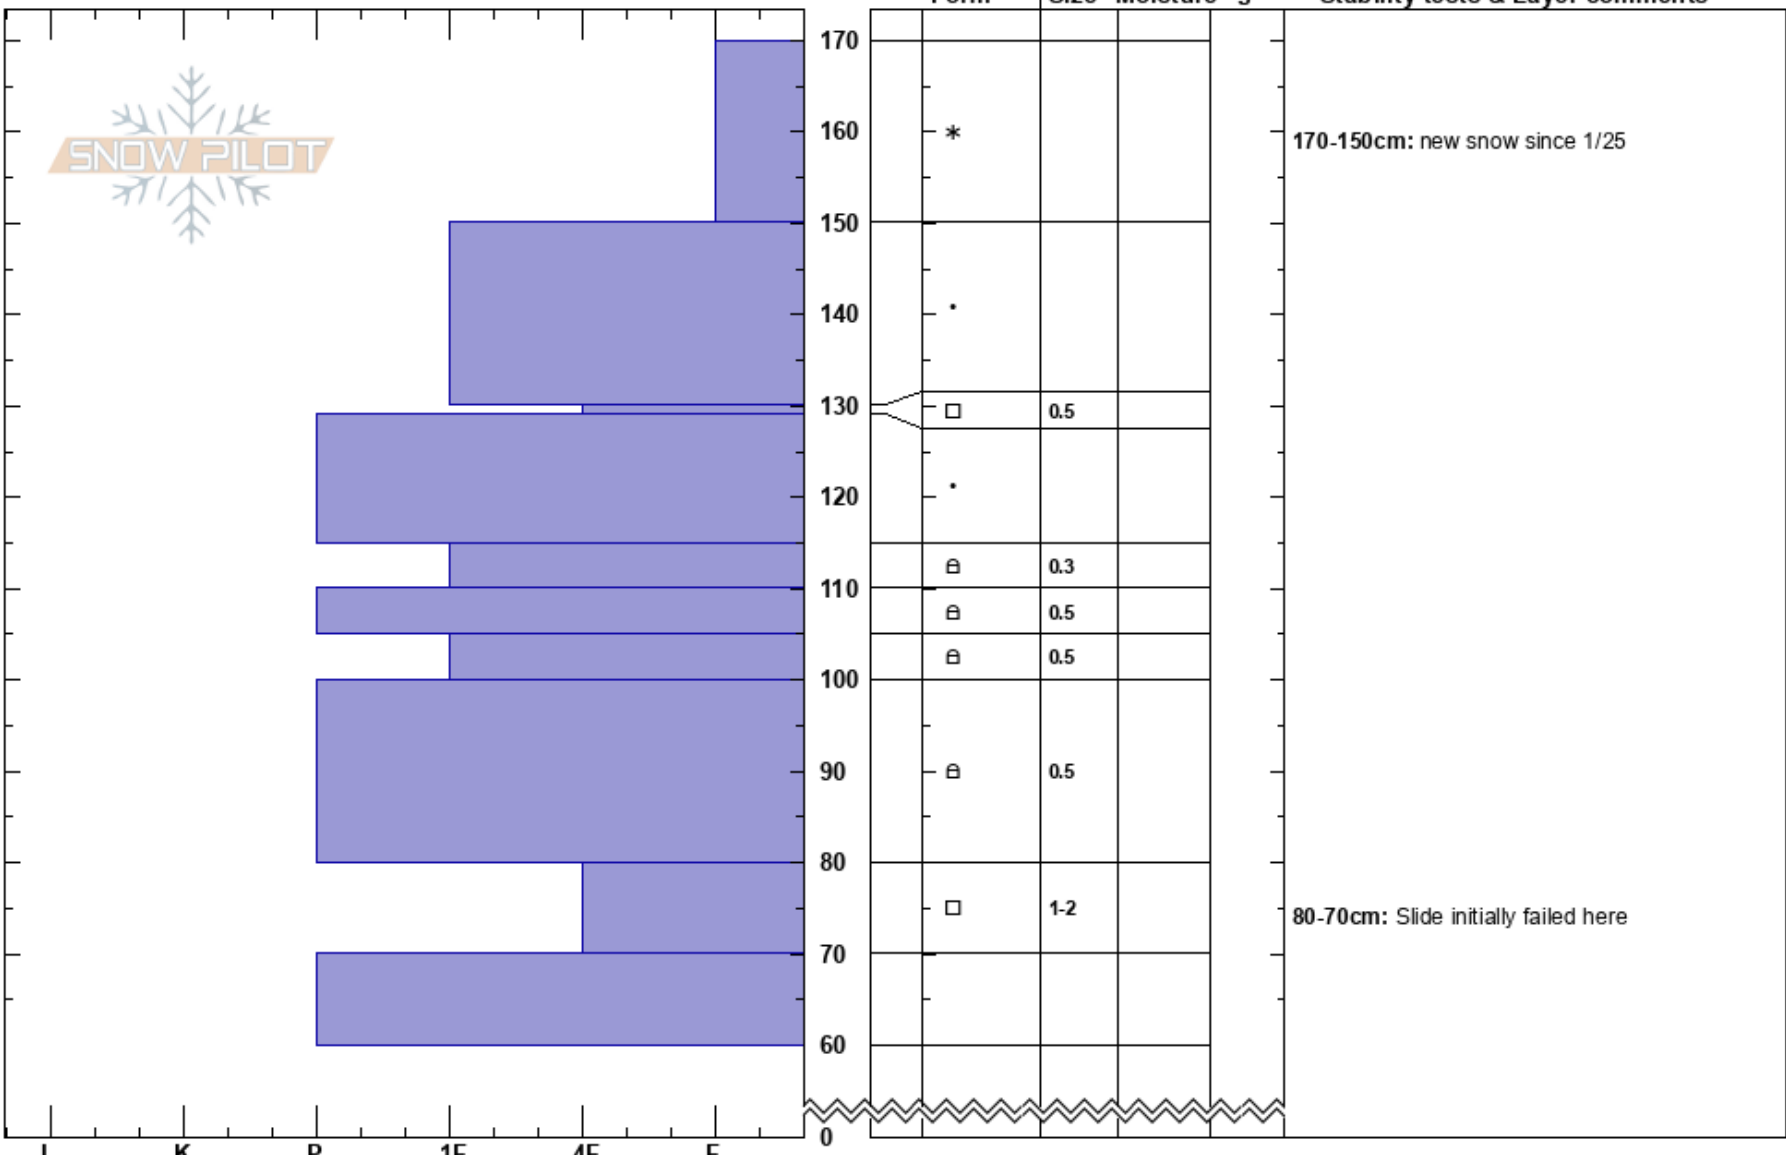

Forbidden Triangle  
 Tobacco Roots  
 MT  
 Elevation: 9000 ft  
 Aspect: 105°  
 Specifics: Pit is adjacent to avalanche: crown;

Spencer Jonas  
 01/28/2019 - 2:00pm  
 Co-ord: 45.54184N, -111.99816W  
 Slope Angle: 36°  
 Wind Loading:

Stability:  
 Air Temperature: -15°C  
 Sky Cover: CLR  
 Precipitation: NO  
 Wind: Calm

HS:170  
 Layer Notes:  
 170-150cm: new snow since 1/25  
 80-70cm: Slide initially failed here  
 80-70cm: Problematic layer

Notes: this is a crown profile