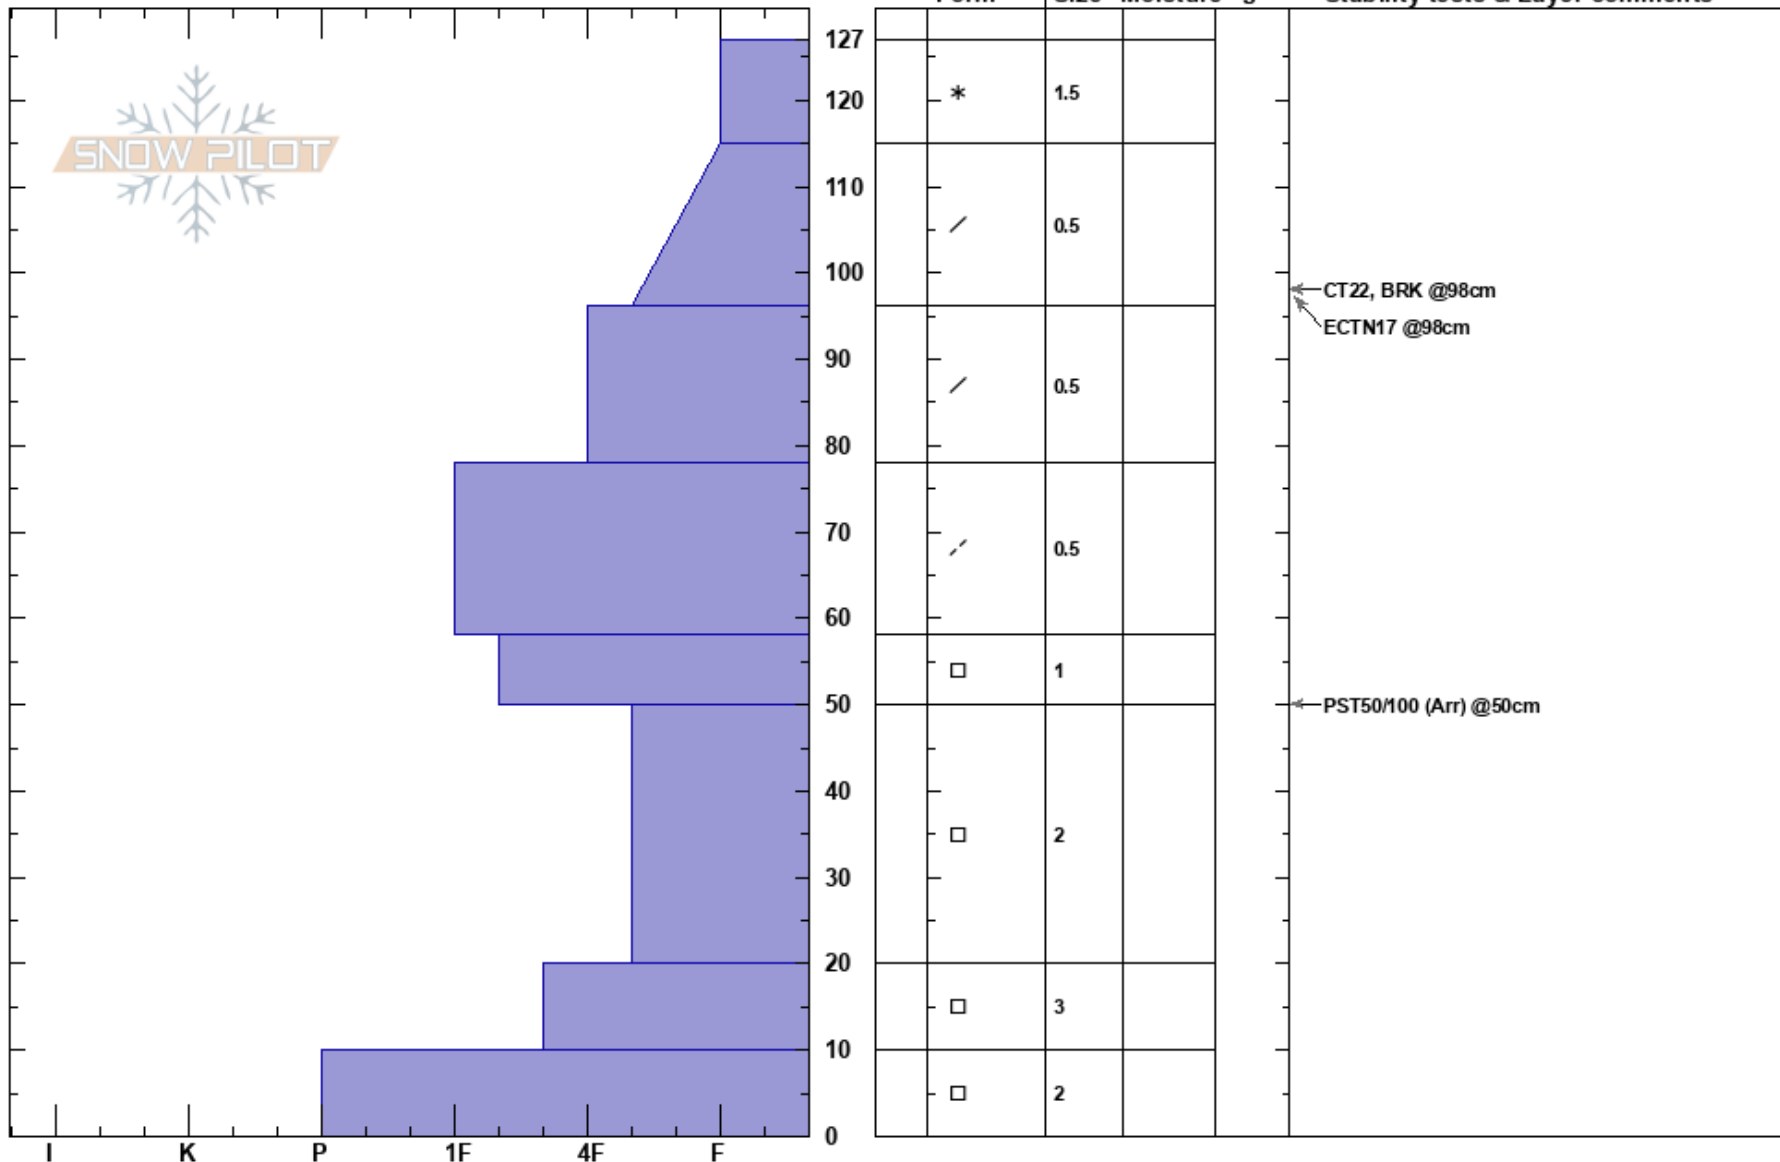

T-Roots Slide
 Tobacco Roots
 MT
Elevation: 8800 ft
Aspect: E
Specifics: Pit is adjacent to avalanche: flank;

Scotty Barrier
 01/28/2019 - 3:00pm
Co-ord: 45.54103N, -111.99692W
Slope Angle: 29°
Wind Loading: previous

Stability: Good **HS:**127 **Layer Notes:**
Air Temperature: -15°C **PF:**30 50-20cm:Problematic layer
Sky Cover: CLR
Precipitation: NO
Wind: SW Light Breeze

Notes: Pit was dug on the S flank of the Forbidden Triangle Slide Path approximately 150ft. below crown.