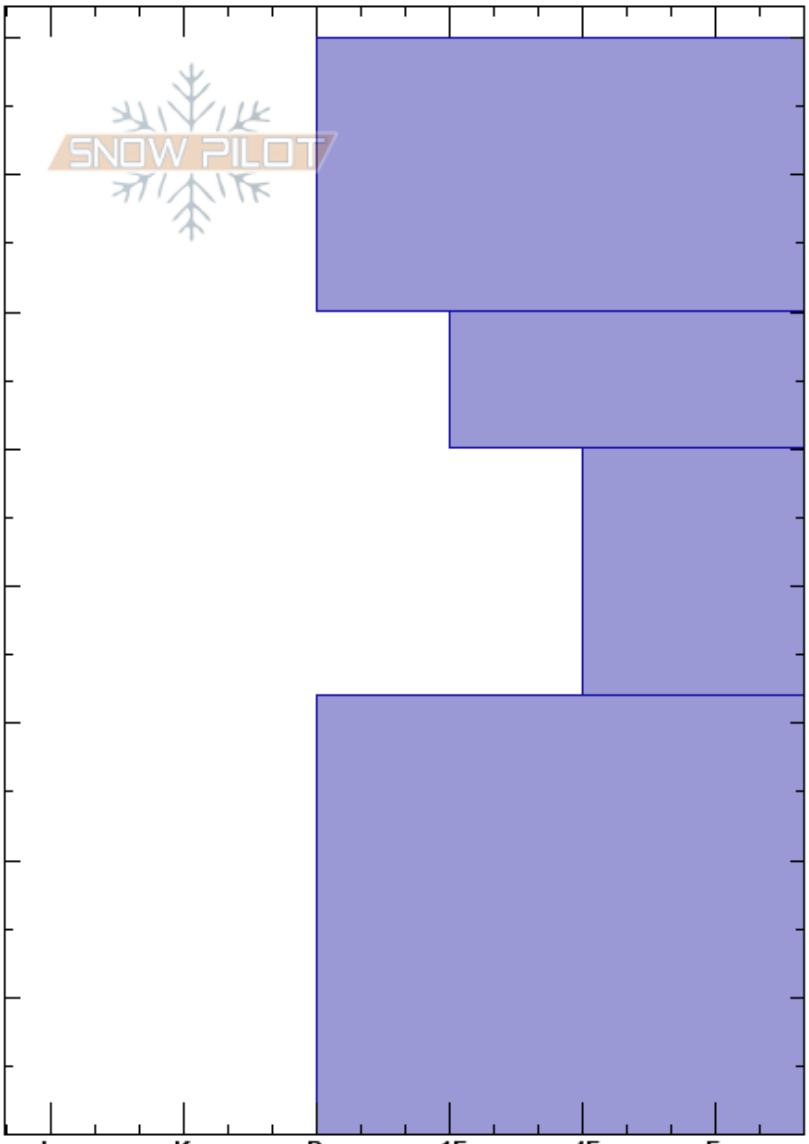

Forbidden Triangle  
 Tobacco Roots  
 MT  
 Elevation: 9000 ft  
 Aspect: 105°  
 Specifics: Pit is adjacent to avalanche: crown;

Spencer Jonas  
 01/28/2019 - 2:00pm  
 Co-ord: 45.54184N, -111.99816W  
 Slope Angle: 36°  
 Wind Loading:

Stability:  
 Air Temperature: -15°C  
 Sky Cover: CLR  
 Precipitation: NO  
 Wind: Calm

HS:80  
 Layer Notes:  
 50-32cm: the slide failed here  
 50-32cm: Problematic layer

Crystal Form	Crystal		Moisture	$\rho$ kg/m <sup>3</sup>	Stability tests & Layer comments
	Size				
⊖	1				
⊖	1-2				
□	2-3				50-32cm: the slide failed here
⊖	2				