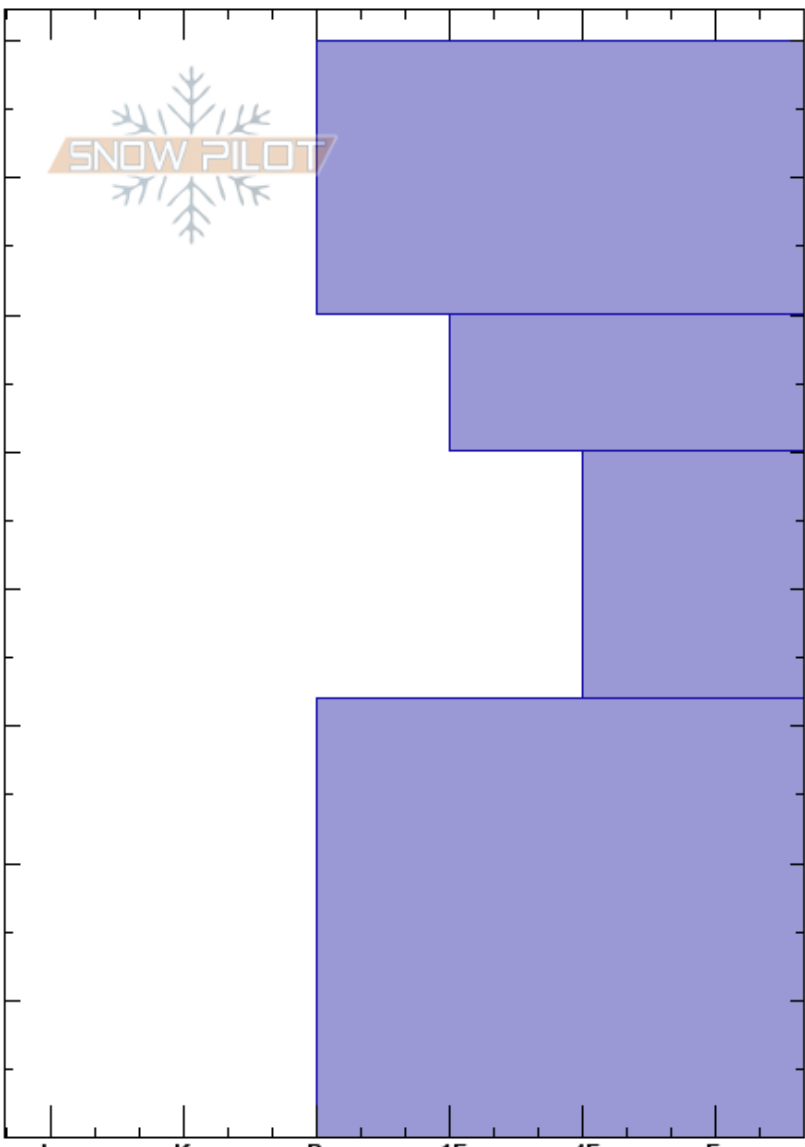

Forbidden Triangle
 Tobacco Roots
 MT
 Elevation: 9000 ft
 Aspect: 105°
 Specifics: Pit is adjacent to avalanche: crown;

Spencer Jonas
 01/28/2019 - 2:00pm
 Co-ord: 45.54184N, -111.99816W
 Slope Angle: 36°
 Wind Loading:

Stability:
 Air Temperature: -15°C
 Sky Cover: CLR
 Precipitation: NO
 Wind: Calm

HS:80
 Layer Notes:
 50-32cm: the slide failed here
 50-32cm: Problematic layer

| Depth (cm) | Crystal | | Moisture | ρ kg/m ³ | Stability tests & Layer comments |
|------------|---------|------|----------|-----------------------------|----------------------------------|
| | Form | Size | | | |
| 80 | | | | | |
| 70 | ⊖ | 1 | | | |
| 60 | | | | | |
| 50 | ⊖ | 1-2 | | | |
| 40 | □ | 2-3 | | | 50-32cm: the slide failed here |
| 30 | | | | | |
| 20 | ⊖ | 2 | | | |
| 10 | | | | | |
| 0 | | | | | |