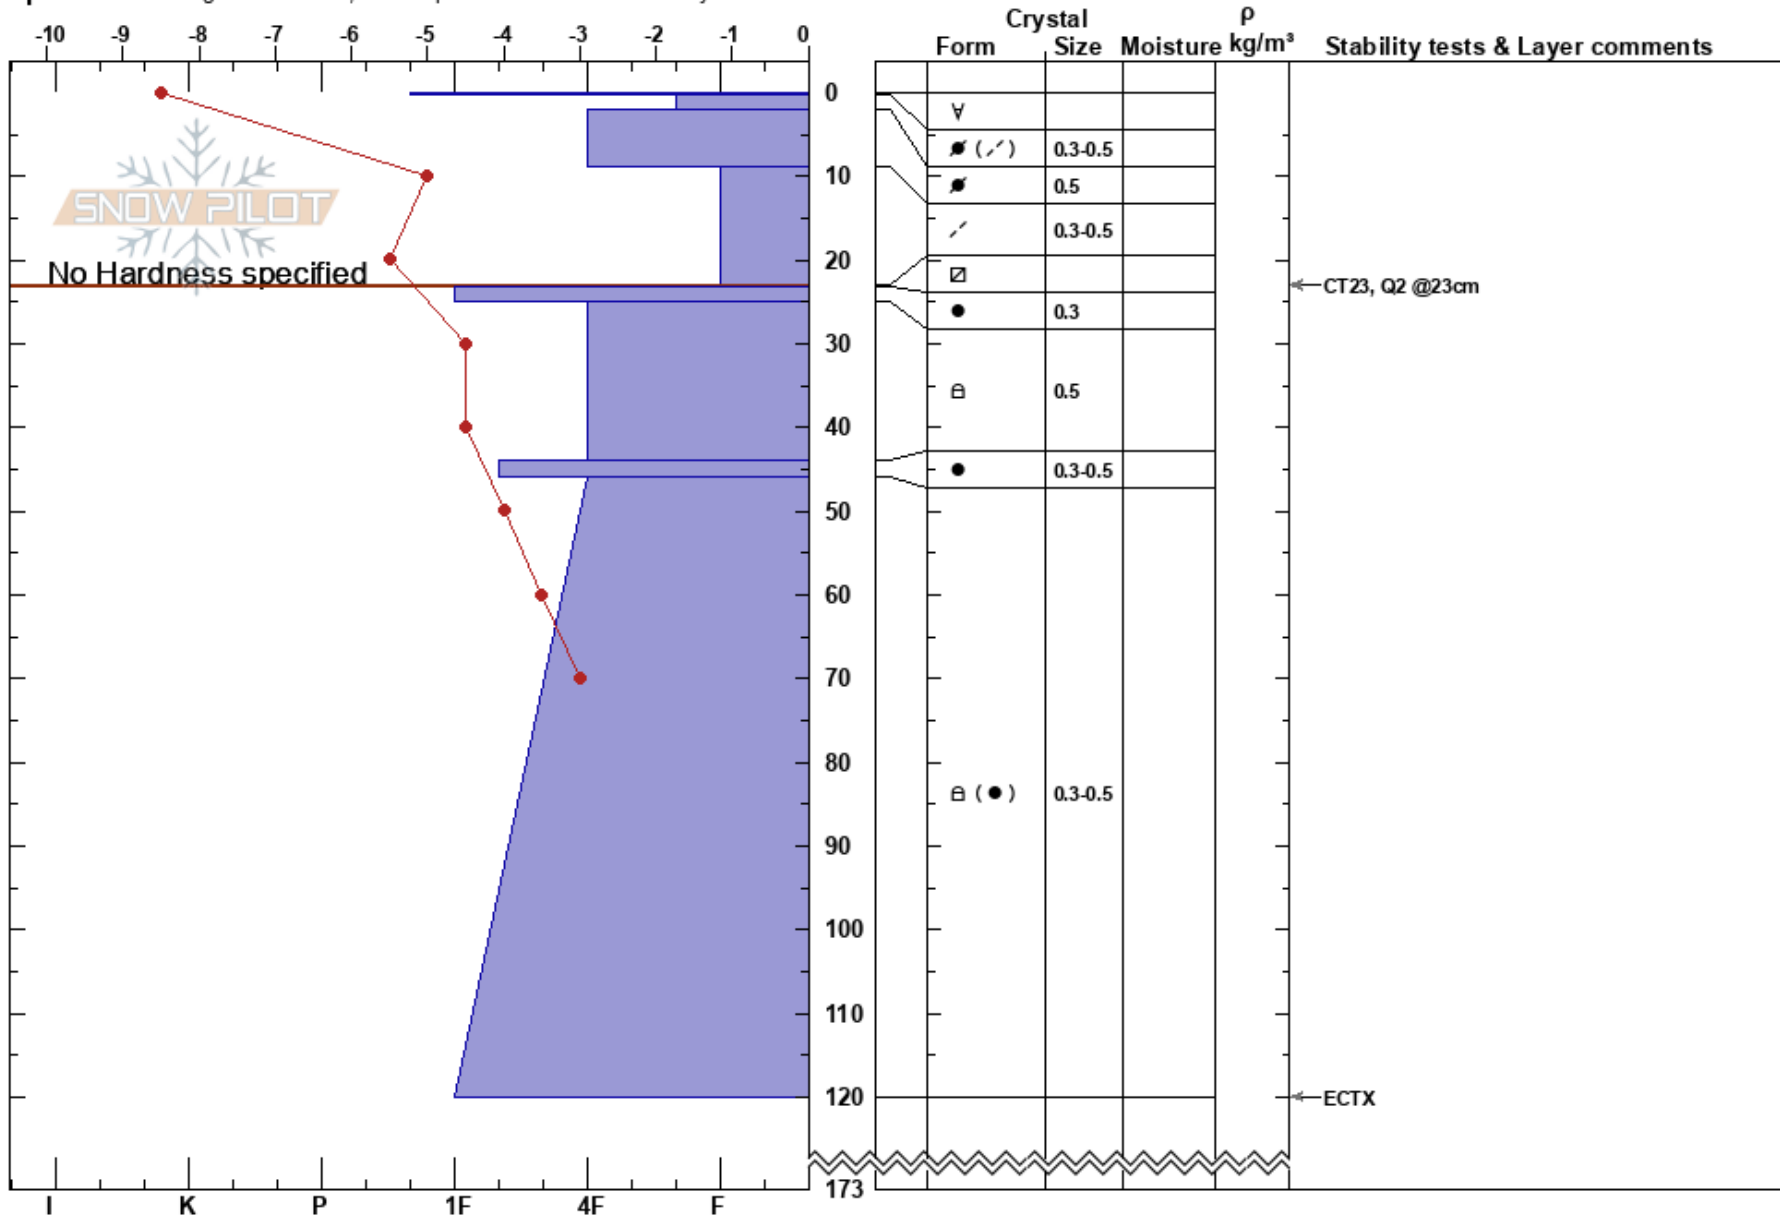

Above Needles Lift  
 Northern Wasatch  
 UT  
 Elevation: 9000 ft  
 Aspect: 270°

Troy Marino  
 01/28/2019 - 3:15pm  
 Co-ord: 41.19292N, -111.87480W  
 Slope Angle: 20°  
 Wind Loading:

Stability: HS:173  
 Air Temperature: -6.5°C PF:19 23-23.2cm: Problematic layer  
 Sky Cover: SCT  
 Precipitation: NO  
 Wind: Calm

Specifics: Pit dug in a Ski Area; Pit is representative of backcountry

Notes: