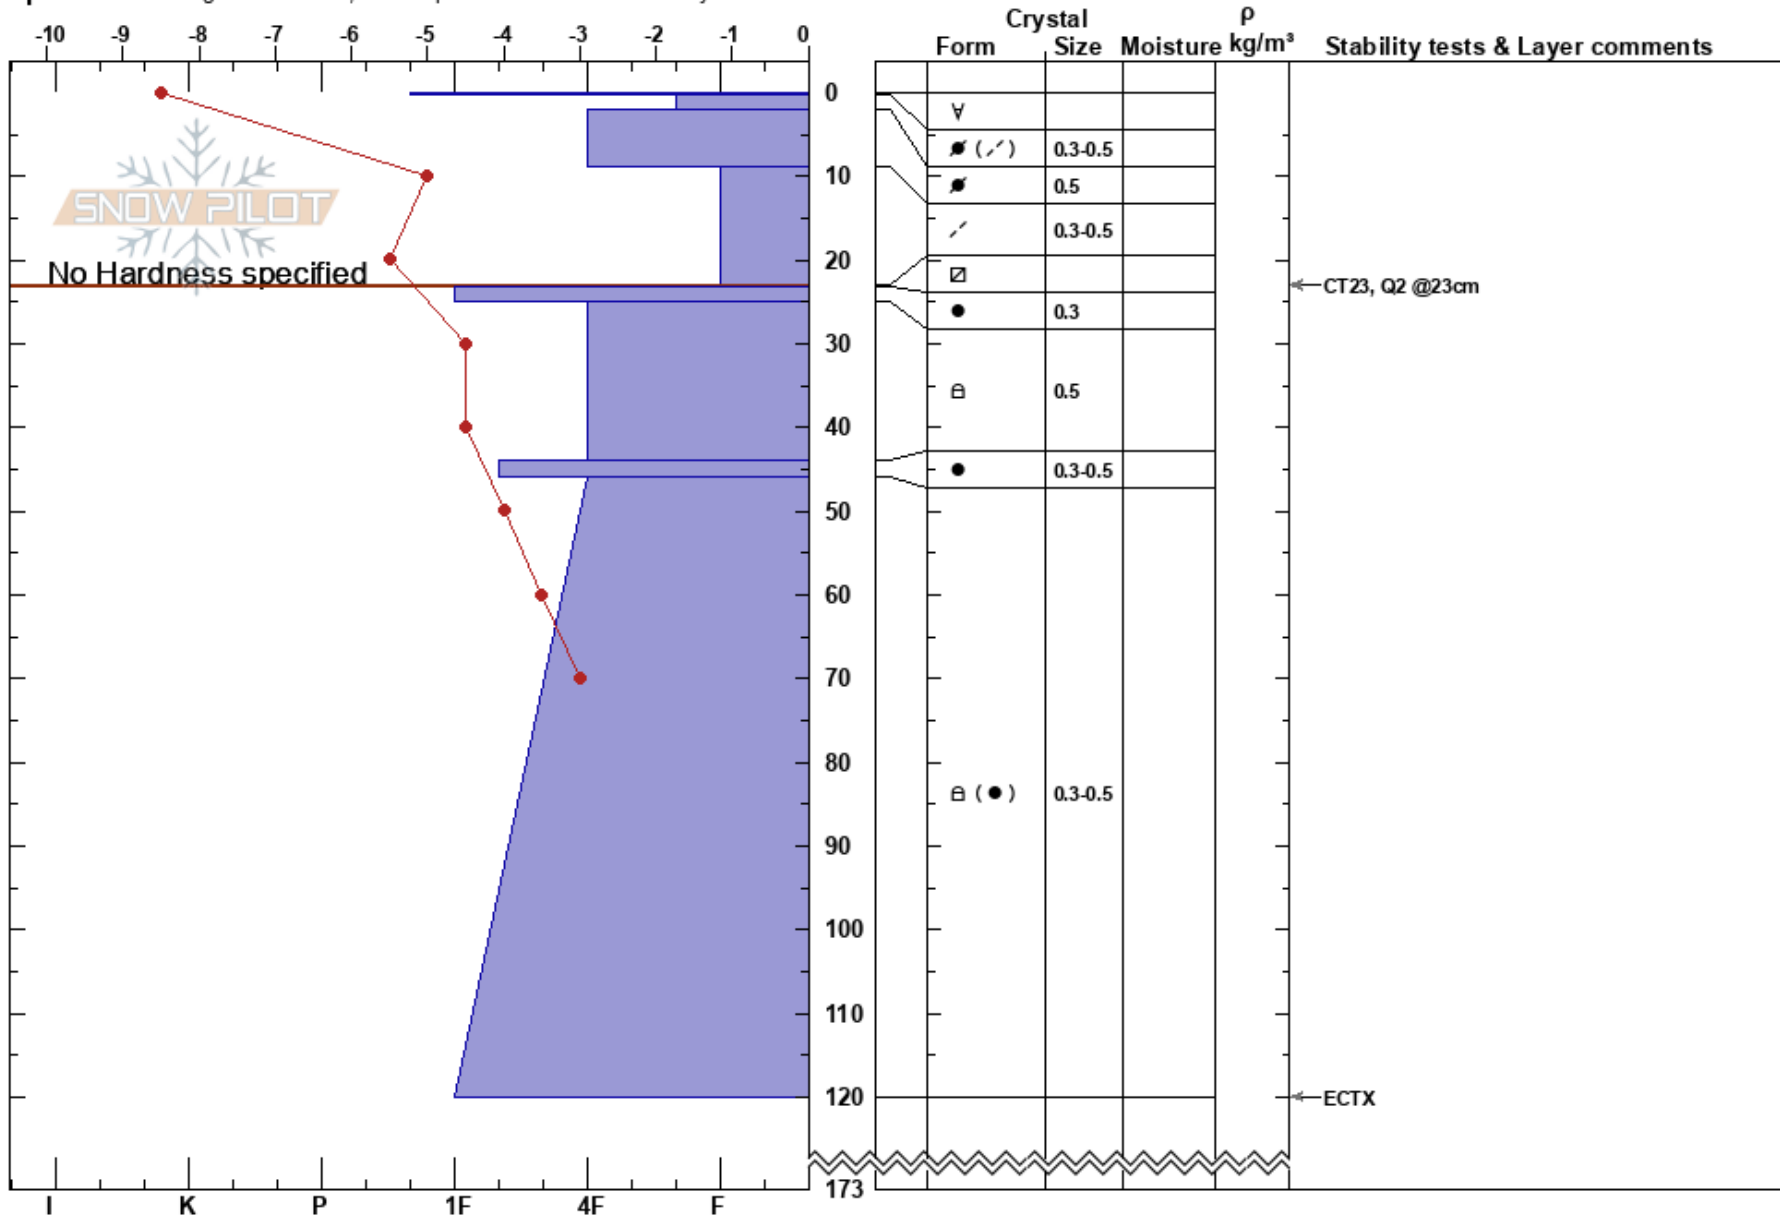

Above Needles Lift
 Northern Wasatch
 UT
 Elevation: 9000 ft
 Aspect: 270°

Troy Marino
 01/28/2019 - 3:15pm
 Co-ord: 41.19292N, -111.87480W
 Slope Angle: 20°
 Wind Loading:

Stability: **HS:173**
 Air Temperature: -6.5°C PF:19 23-23.2cm: Problematic layer
 Sky Cover: SCT
 Precipitation: NO
 Wind: Calm

Specifics: Pit dug in a Ski Area; Pit is representative of backcountry

Notes: