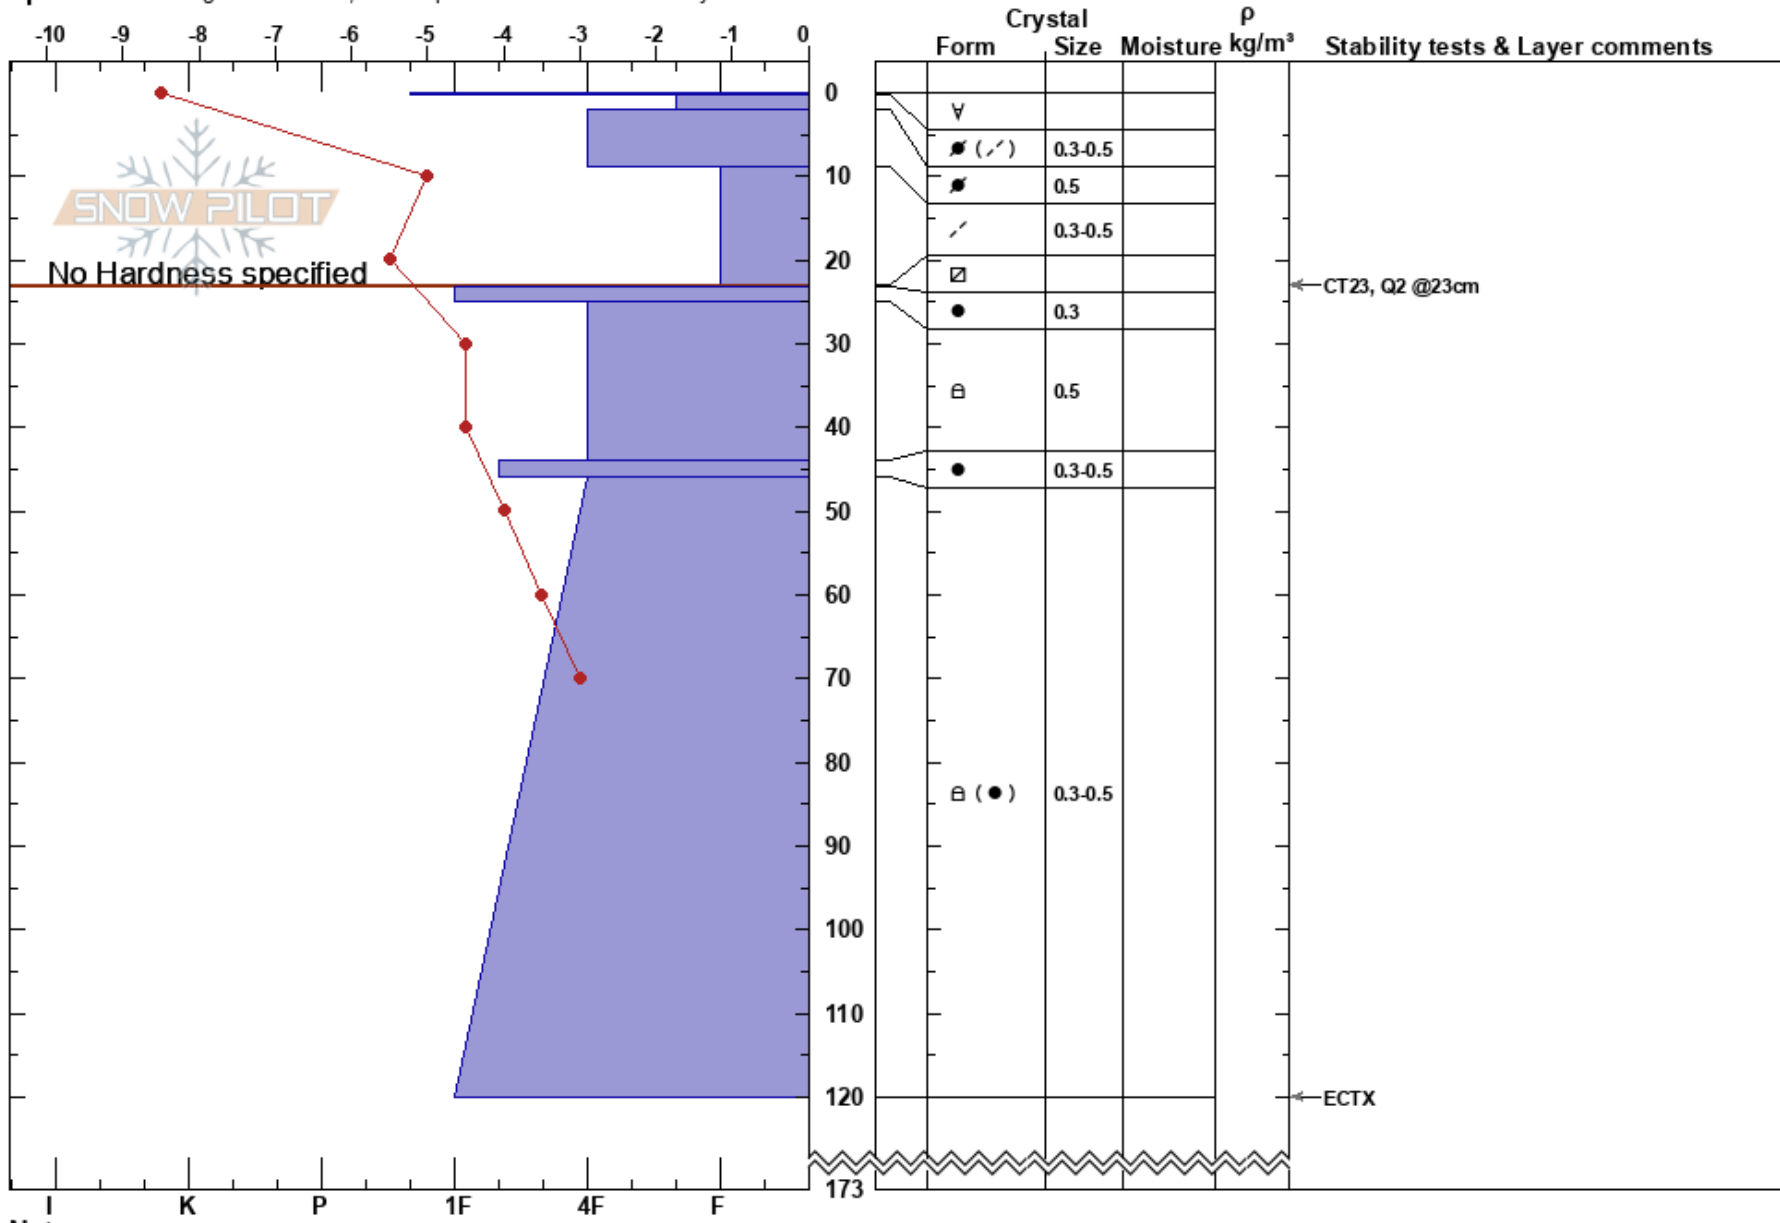

Above Needles Lift
Northern Wasatch
UT
Elevation: 9000 ft
Aspect: 270°

Troy Marino
01/28/2019 - 3:15pm
Co-ord: 41.19292N, -111.87480W
Slope Angle: 20°
Wind Loading:

Stability: **HS:173**
Air Temperature: -6.5°C PF:19 23-23.2cm: Problematic layer
Sky Cover: SCT
Precipitation: NO
Wind: Calm

Specifics: Pit dug in a Ski Area; Pit is representative of backcountry

Notes: