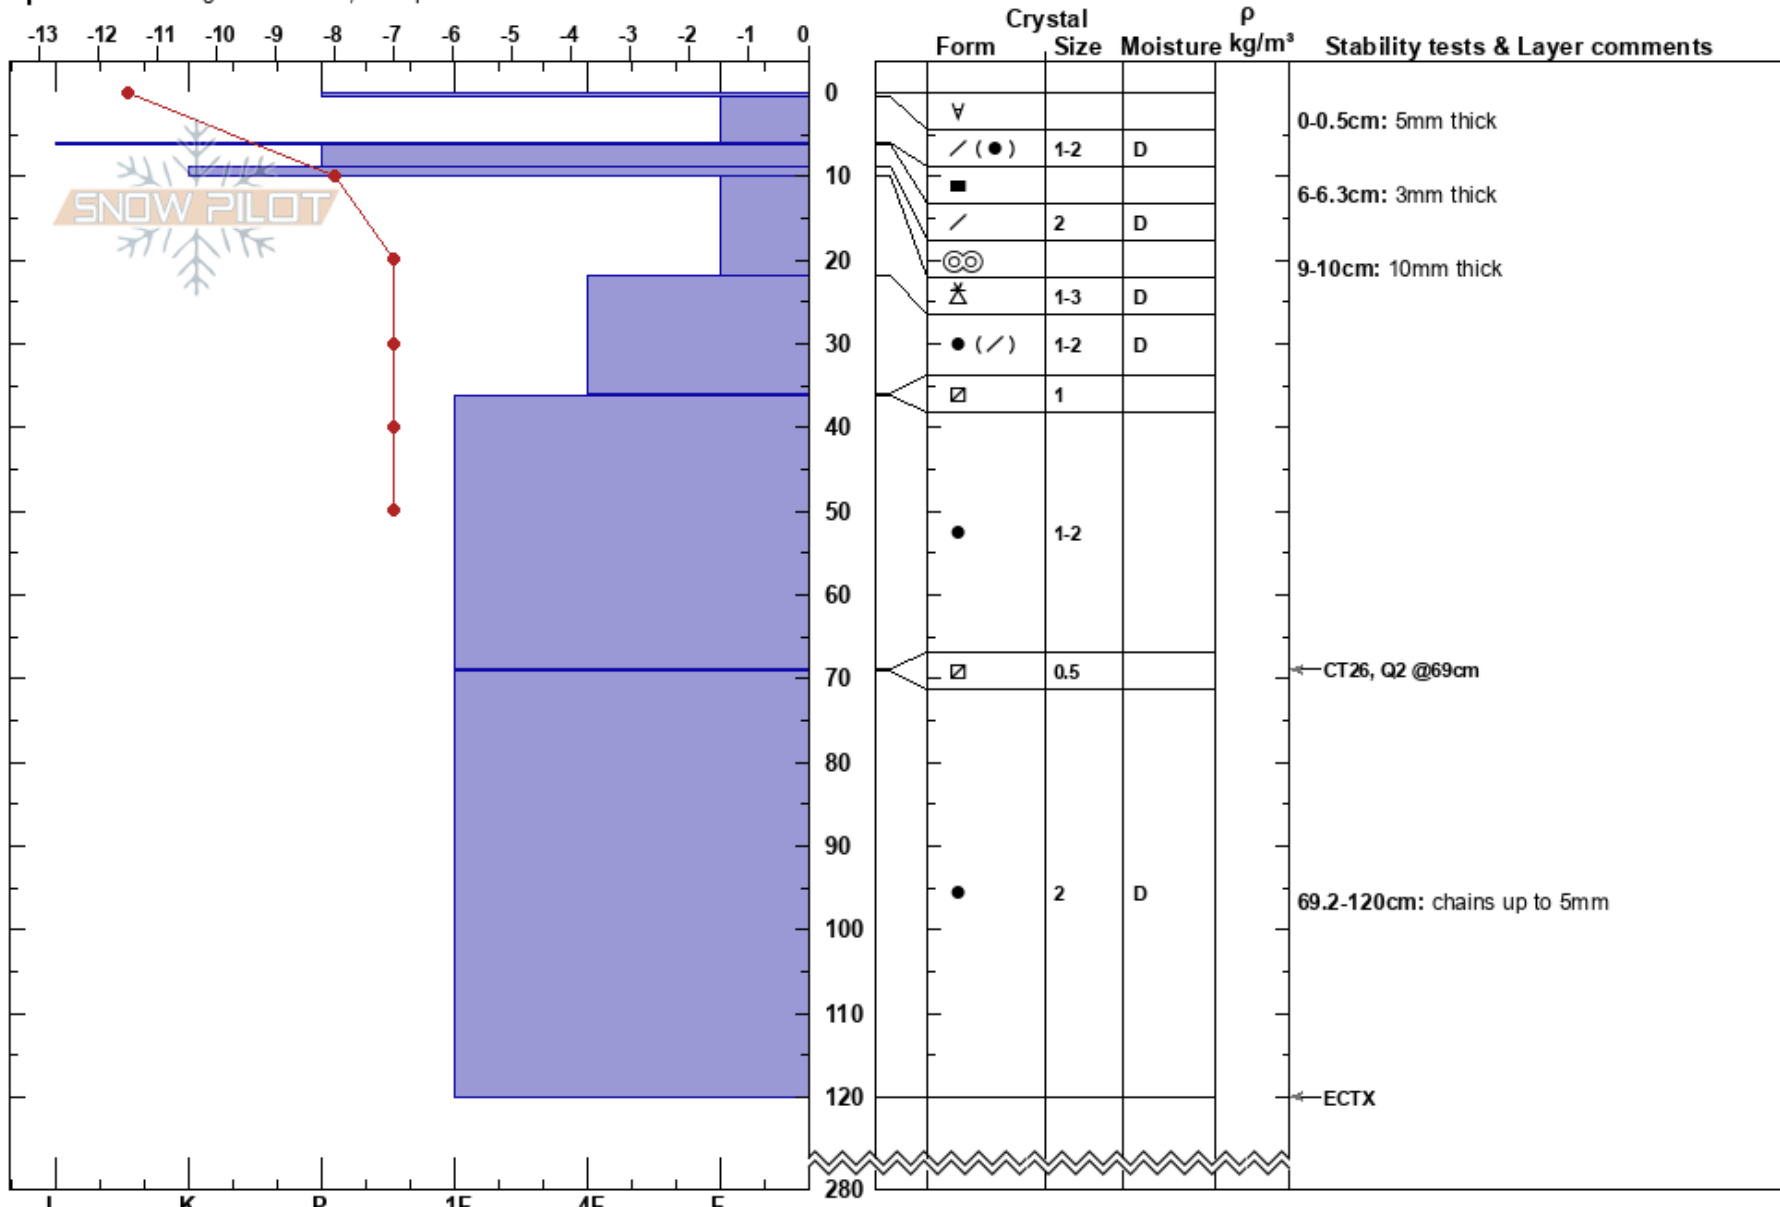

The Needles
 Northern Wasatch
 UT
 Elevation: 8850 ft
 Aspect: 300°

Crest Simeon
 01/28/2019 - 3:30pm
 Co-ord: 12T 426626W 4560511N
 Slope Angle: 27°
 Wind Loading: previous

Stability: Very Good
 Air Temperature: -7°C
 Sky Cover: SCT
 Precipitation: NO
 Wind: Calm

HS:280
 PF:15
 Layer Notes:
 0-0.5cm: 5mm thick
 6-6.3cm: 3mm thick
 9-10cm: 10mm thick
 69-69.2cm: Problematic layer
 69.2-120cm: chains up to 5mm

Specifics: Pit dug in a Ski Area; Poor pit location

Notes: Pit dug on moraine above Needles Lodge. Very deep snowpack in this spot, probably due to crossloading by wind.