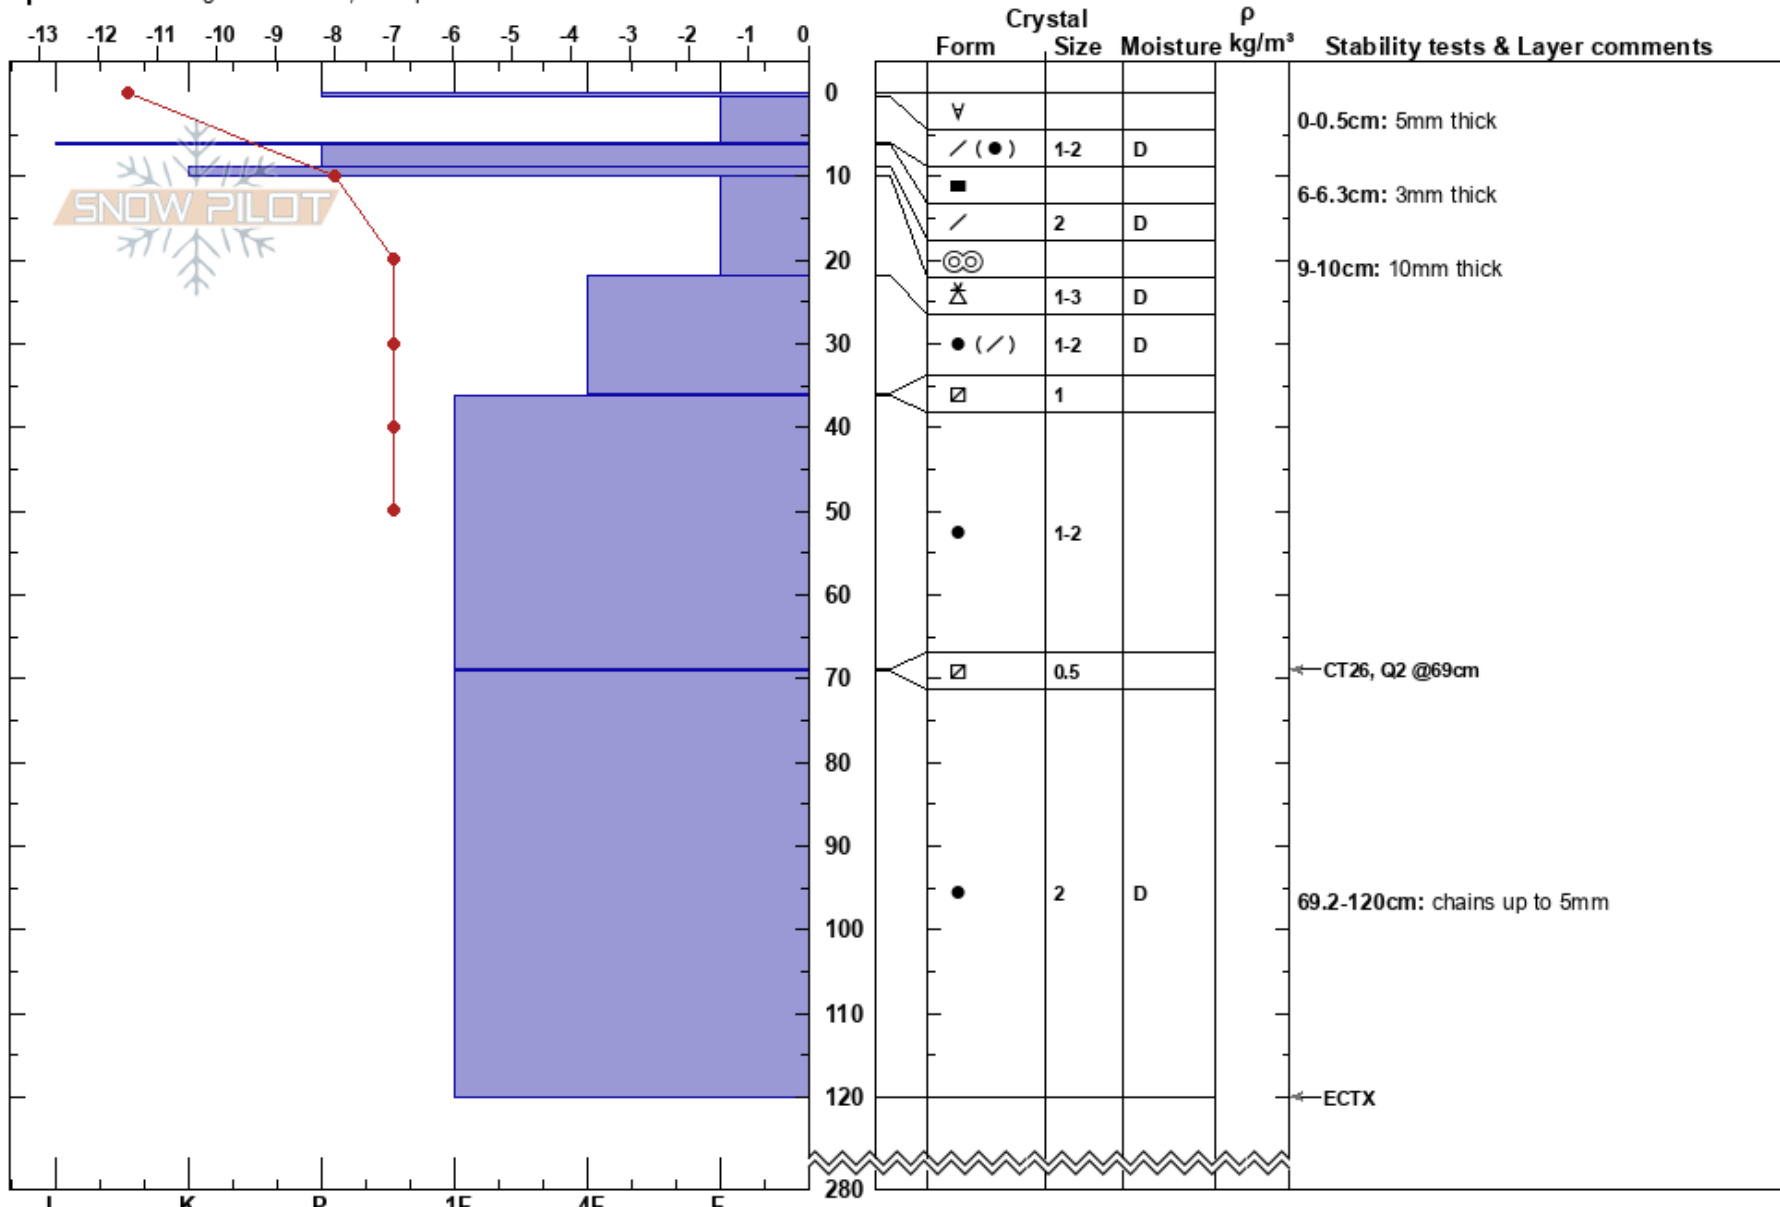

The Needles  
 Northern Wasatch  
 UT  
 Elevation: 8850 ft  
 Aspect: 300°

Crest Simeon  
 01/28/2019 - 3:30pm  
 Co-ord: 12T 426626W 4560511N  
 Slope Angle: 27°  
 Wind Loading: previous

Stability: Very Good  
 Air Temperature: -7°C  
 Sky Cover: SCT  
 Precipitation: NO  
 Wind: Calm

HS:280  
 PF:15  
 Layer Notes:  
 0-0.5cm: 5mm thick  
 6-6.3cm: 3mm thick  
 9-10cm: 10mm thick  
 69-69.2cm: Problematic layer  
 69.2-120cm: chains up to 5mm

Specifics: Pit dug in a Ski Area; Poor pit location

Notes: Pit dug on moraine above Needles Lodge. Very deep snowpack in this spot, probably due to crossloading by wind.