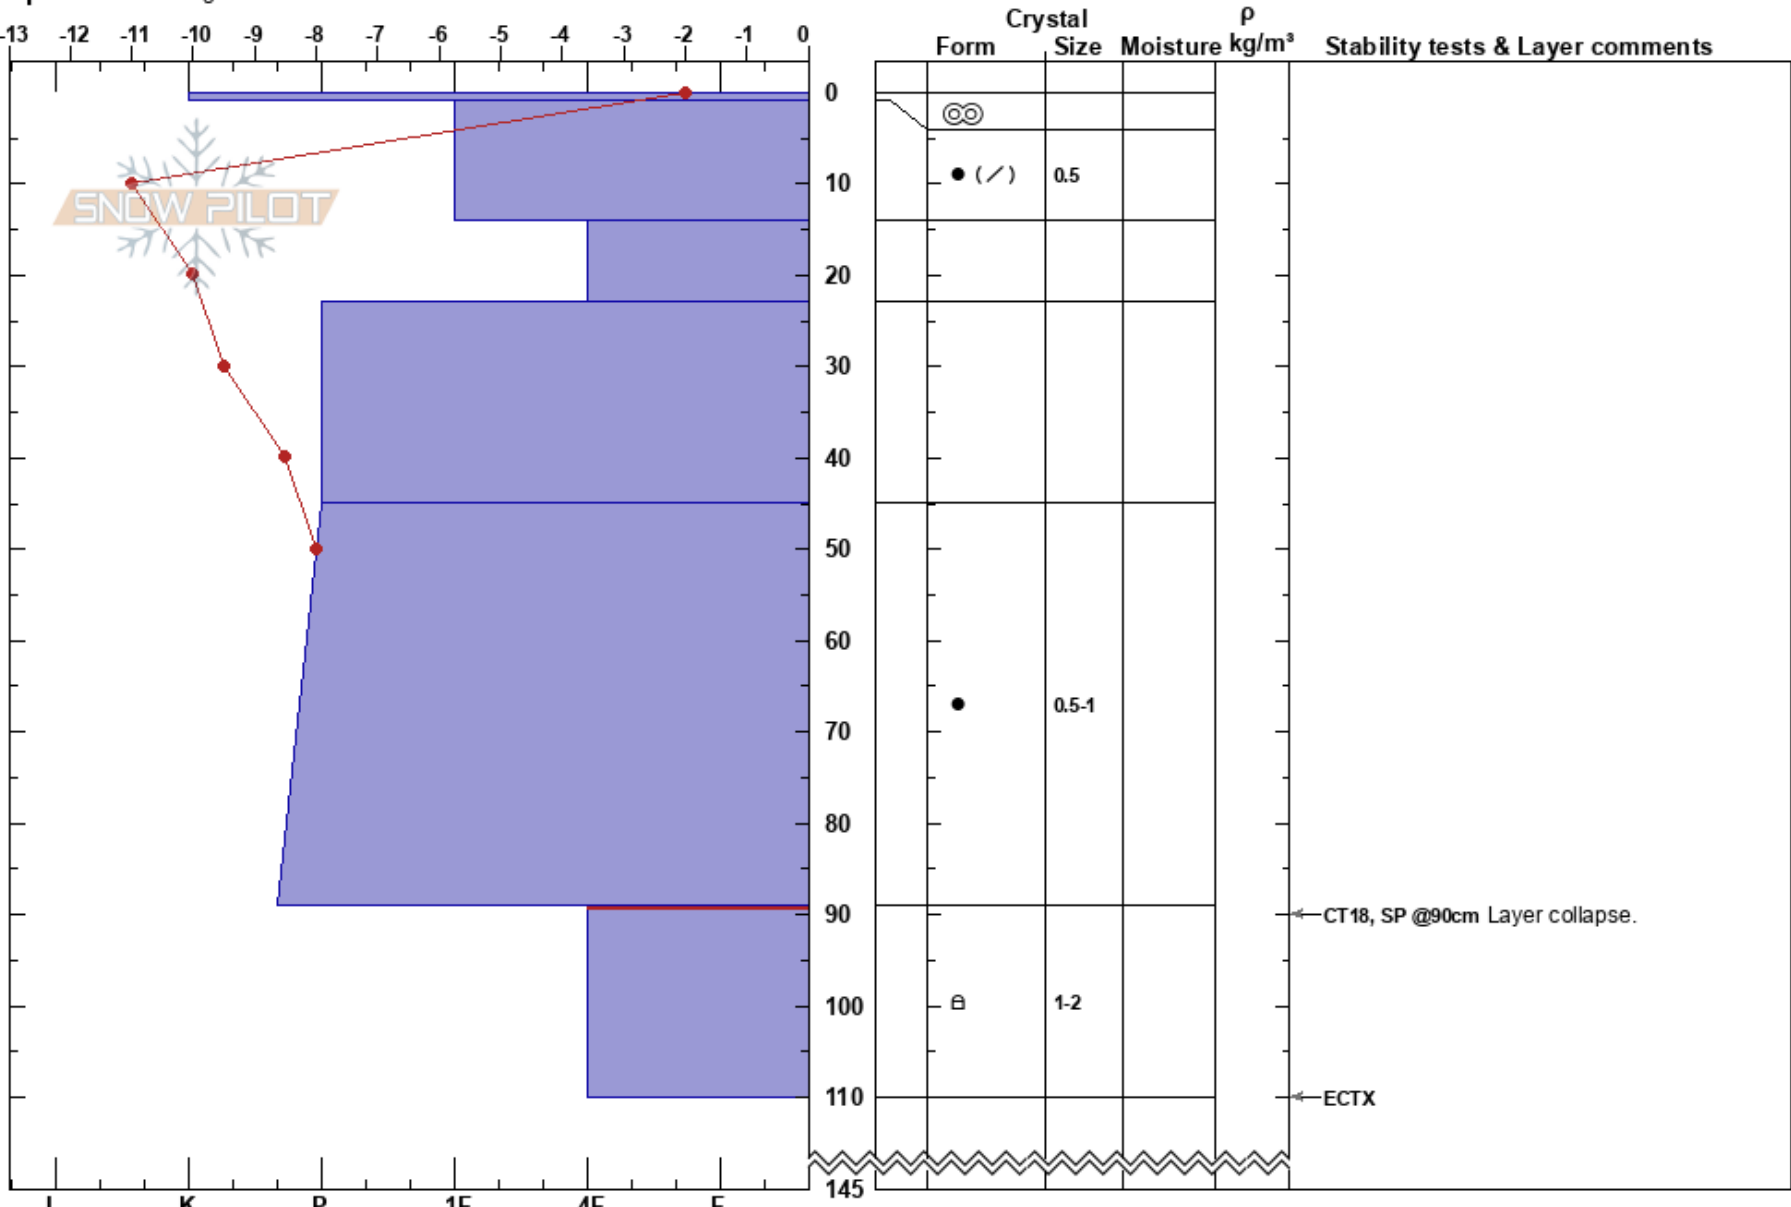

Needles Cirque Bridge
 Northern Wasatch
 UT
 Elevation: 8842 ft
 Aspect: NW
 Specifics: Pit dug in a Ski Area

Charlie Ramser
 01/28/2019 - 12:13pm
 Co-ord: 41.19302N, -111.87512W
 Slope Angle: 25°
 Wind Loading: previous

Stability: **HS:145**
 Air Temperature: -7°C PF:50 89-110cm:Problematic layer
 Sky Cover: CLR
 Precipitation: NO
 Wind: Calm

Notes: Snow surrounding snowpit has likely been disturbed a bit.