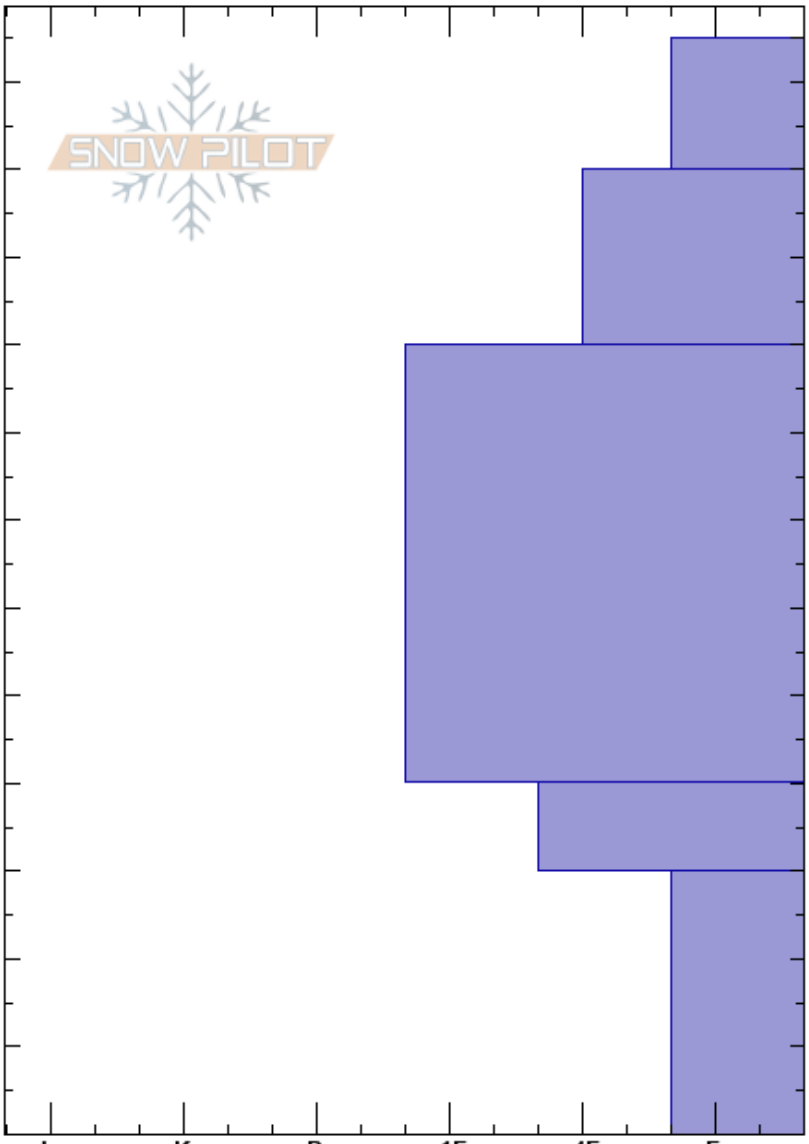

Wheeler crest-Wilcher
 Eastern Sierra Nevada
 CA
Elevation: 9730 ft
Aspect: 43°
Specifics: We skied slope

Chris Engelhardt
 01/28/2019 - 12:50am
Co-ord:
Slope Angle: 32°
Wind Loading:

Stability: Good
Air Temperature: 4°C
Sky Cover: OVC
Precipitation: NO
Wind: SW Moderate

Layer Notes:

HS: 125
PF: 45
PS: 10

Crystal Form	Crystal Size	Moisture	ρ kg/m ³	Stability tests & Layer comments
/	0.3	M		
⊗ (/)	0.5	D-M		
⊗ (/)	0.5	D		← CT29, SC @90cm
⊖	1-2	D		← CT18, SC @30cm
⊖	2-3	D		← ECTX