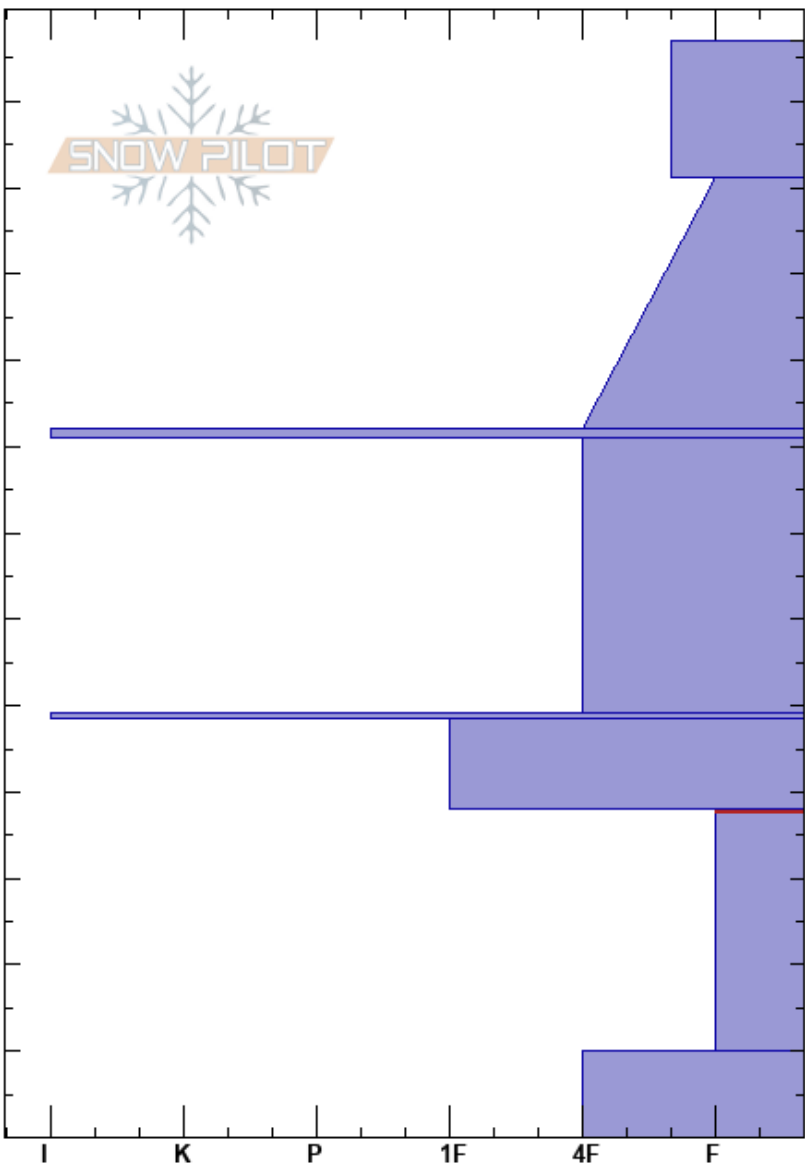

Burgundy
 Rattlesnake Mtns
 MT
 Elevation: 7600 ft
 Aspect: 118°
 Specifics:

Logan King
 01/28/2019 - 11:30am
 Co-ord: 47.04693N, -113.98323W
 Slope Angle: 36°
 Wind Loading:

Stability: Fair
 Air Temperature: -4.5°C
 Sky Cover: FEW
 Precipitation: NO
 Wind: Calm

HS:127
 PF:65
 38-10cm:Problematic layer

Layer Notes:

Height (cm)	Crystal		Moisture	ρ kg/m ³	Stability tests & Layer comments
	Form	Size			
127					
120	+				
111					← ECTN11 @111cm
100	•				
82	⊙⊙				← ECTN24 @82cm
70					
65	•				
50	⊙⊙				
40	⊠				← ECTP26 @38cm Test 1
25	□	2-5			
10	□	4-5			↙ ECTPV @0cm Test 2 ↘ ECTP21 @0cm Test 4 ↘ ECTP17 @0cm Test 3
0					