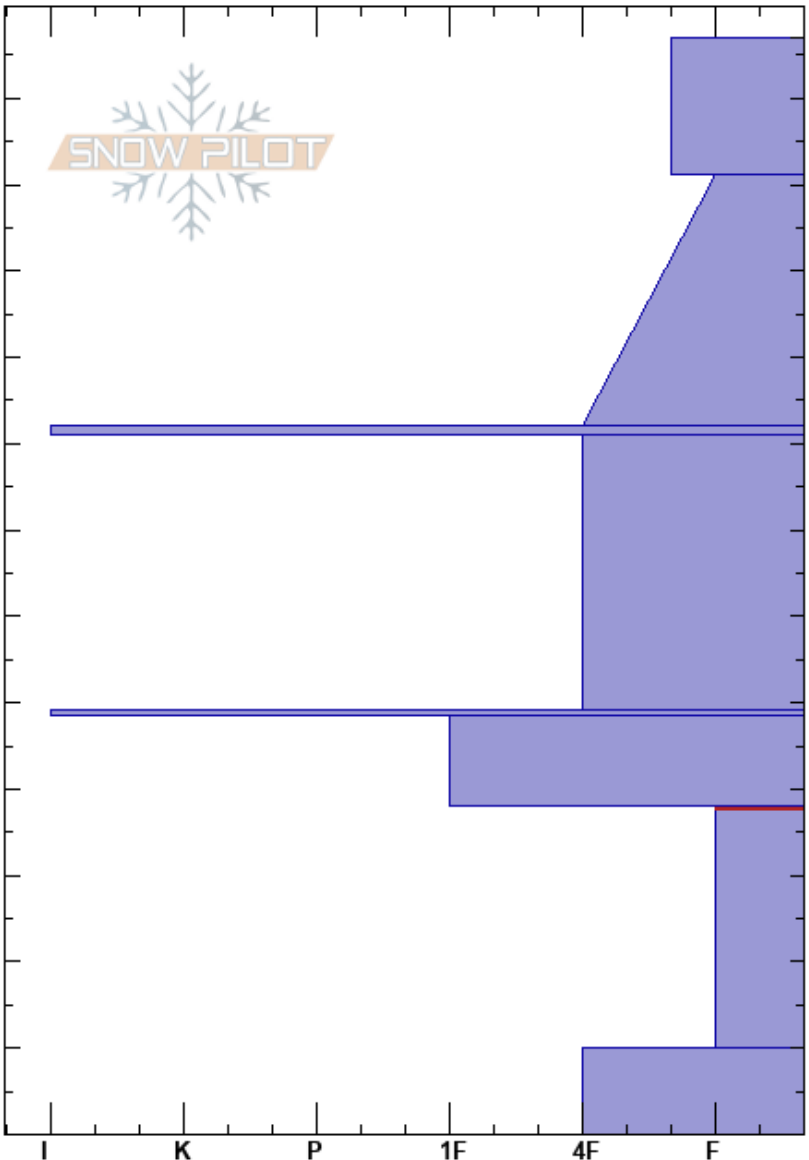

Burgundy
 Rattlesnake Mtns
 MT
 Elevation: 7600 ft
 Aspect: 118°
 Specifics:

Logan King
 01/28/2019 - 11:30am
 Co-ord: 47.04693N, -113.98323W
 Slope Angle: 36°
 Wind Loading:

Stability: Fair
 Air Temperature: -4.5°C
 Sky Cover: FEW
 Precipitation: NO
 Wind: Calm

HS:127
 PF:65
 38-10cm: Problematic layer

Crystal Form Crystal Size Moisture ρ kg/m³ Stability tests & Layer comments

Crystal Form	Crystal Size	Moisture	ρ kg/m ³	Stability tests & Layer comments
+				
				← ECTN11 @111cm
•				
⊙⊙				← ECTN24 @82cm
•				
⊙⊙				
⊠				← ECTP26 @38cm Test 1
□	2-5			
□	4-5			← ECTPV @0cm Test 2 ← ECTP21 @0cm Test 4 ← ECTP17 @0cm Test 3