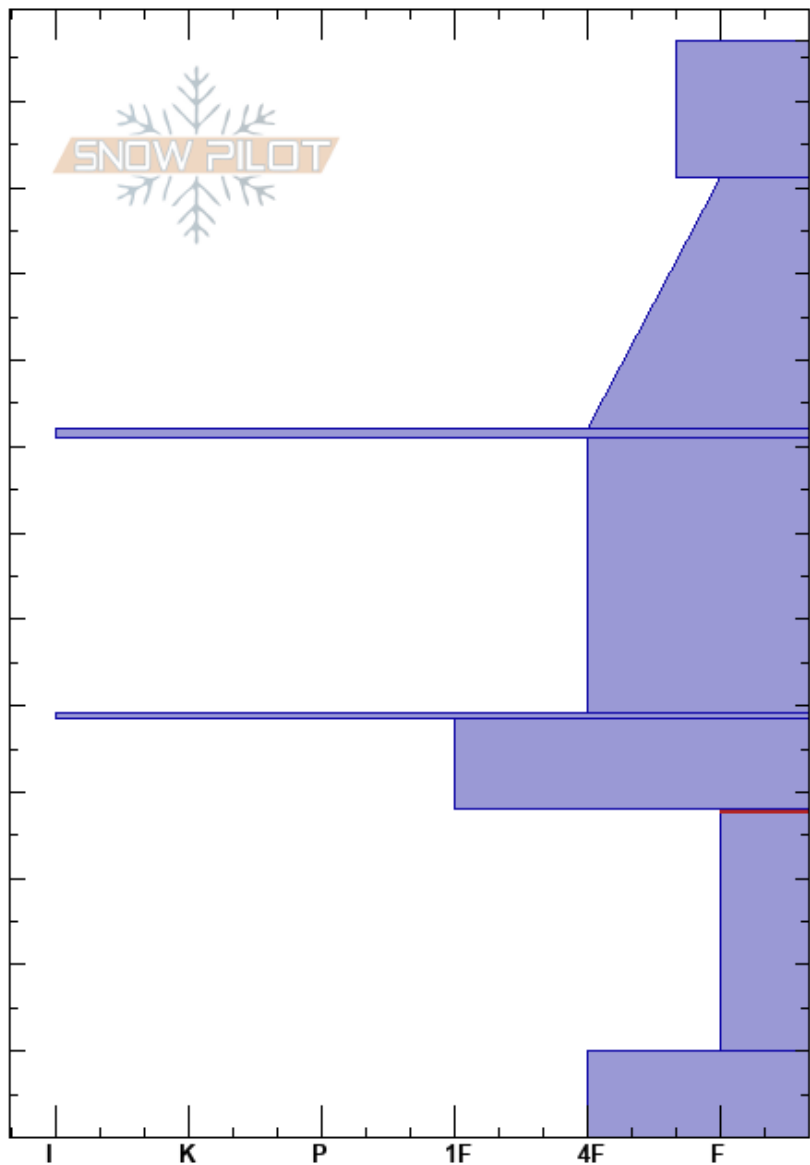

Burgundy
 Rattlesnake Mtns
 MT
 Elevation: 7600 ft
 Aspect: 118°
 Specifics:

Logan King
 01/28/2019 - 11:30am
 Co-ord: 47.04693N, -113.98323W
 Slope Angle: 36°
 Wind Loading:

Stability: Fair HS:127 Layer Notes:
 Air Temperature: -4.5°C PF:65 38-10cm:Problematic layer
 Sky Cover: FEW
 Precipitation: NO
 Wind: Calm

Height (cm)	Crystal		Moisture	ρ kg/m ³	Stability tests & Layer comments
	Form	Size			
127					
120	+				
111					← ECTN11 @111cm
100	•				
82	⊙⊙				← ECTN24 @82cm
70					
65	•				
50	⊙⊙				
40	⊠				← ECTP26 @38cm Test 1
25	□	2-5			
10	□	4-5			↘ ECTPV @0cm Test 2 ↘ ECTP21 @0cm Test 4 ↘ ECTP17 @0cm Test 3
0					