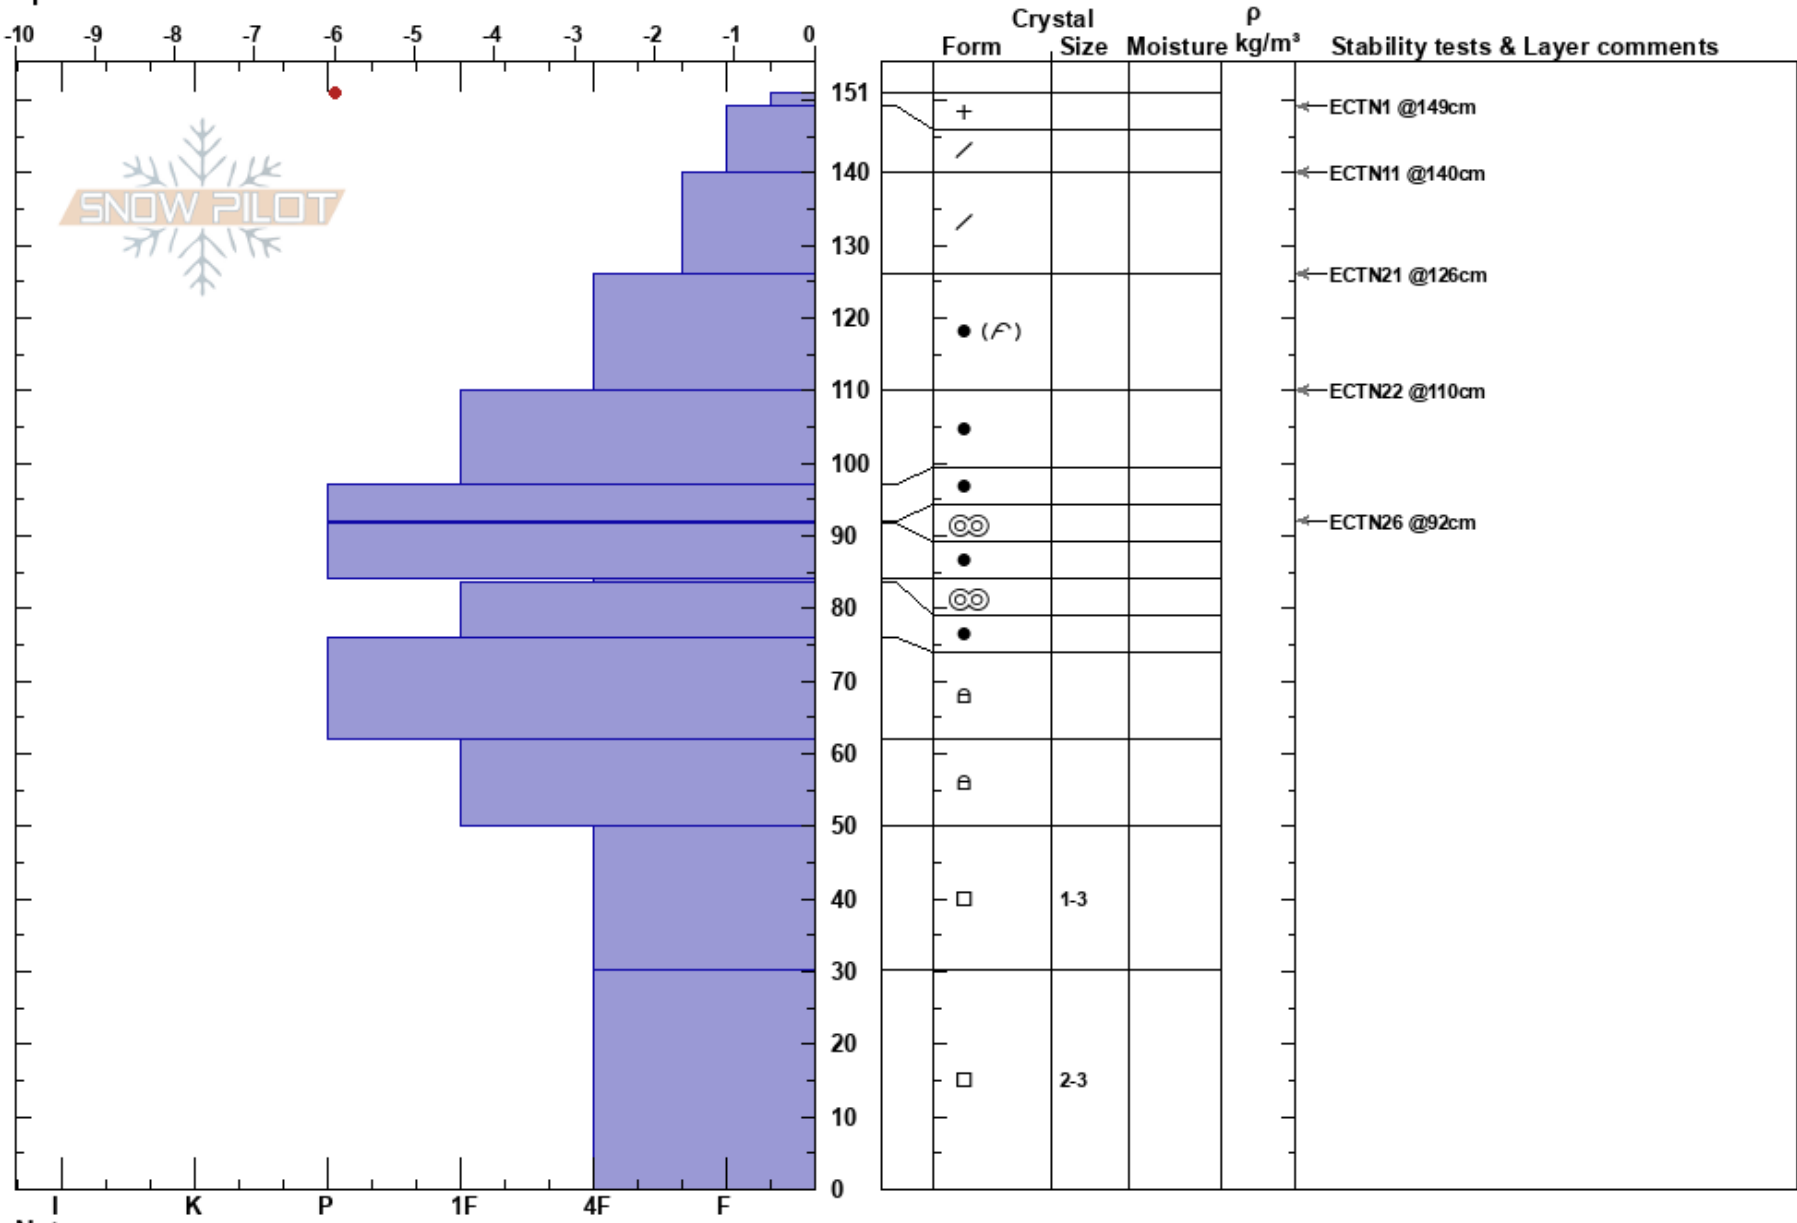

Study Plot
 Rattlesnake Mtns
 MT
 Elevation: 7400 ft
 Aspect:
 Specifics:

Logan King
 01/28/2019 - 10:45am
 Co-ord: 47.03483N, -113.99003W
 Slope Angle: 0°
 Wind Loading:

Stability:
 Air Temperature: -5.5°C PF:37
 Sky Cover: FEW
 Precipitation: NO
 Wind: Calm

HS:151
 Layer Notes:

Notes:
 I K P 1F 4F F