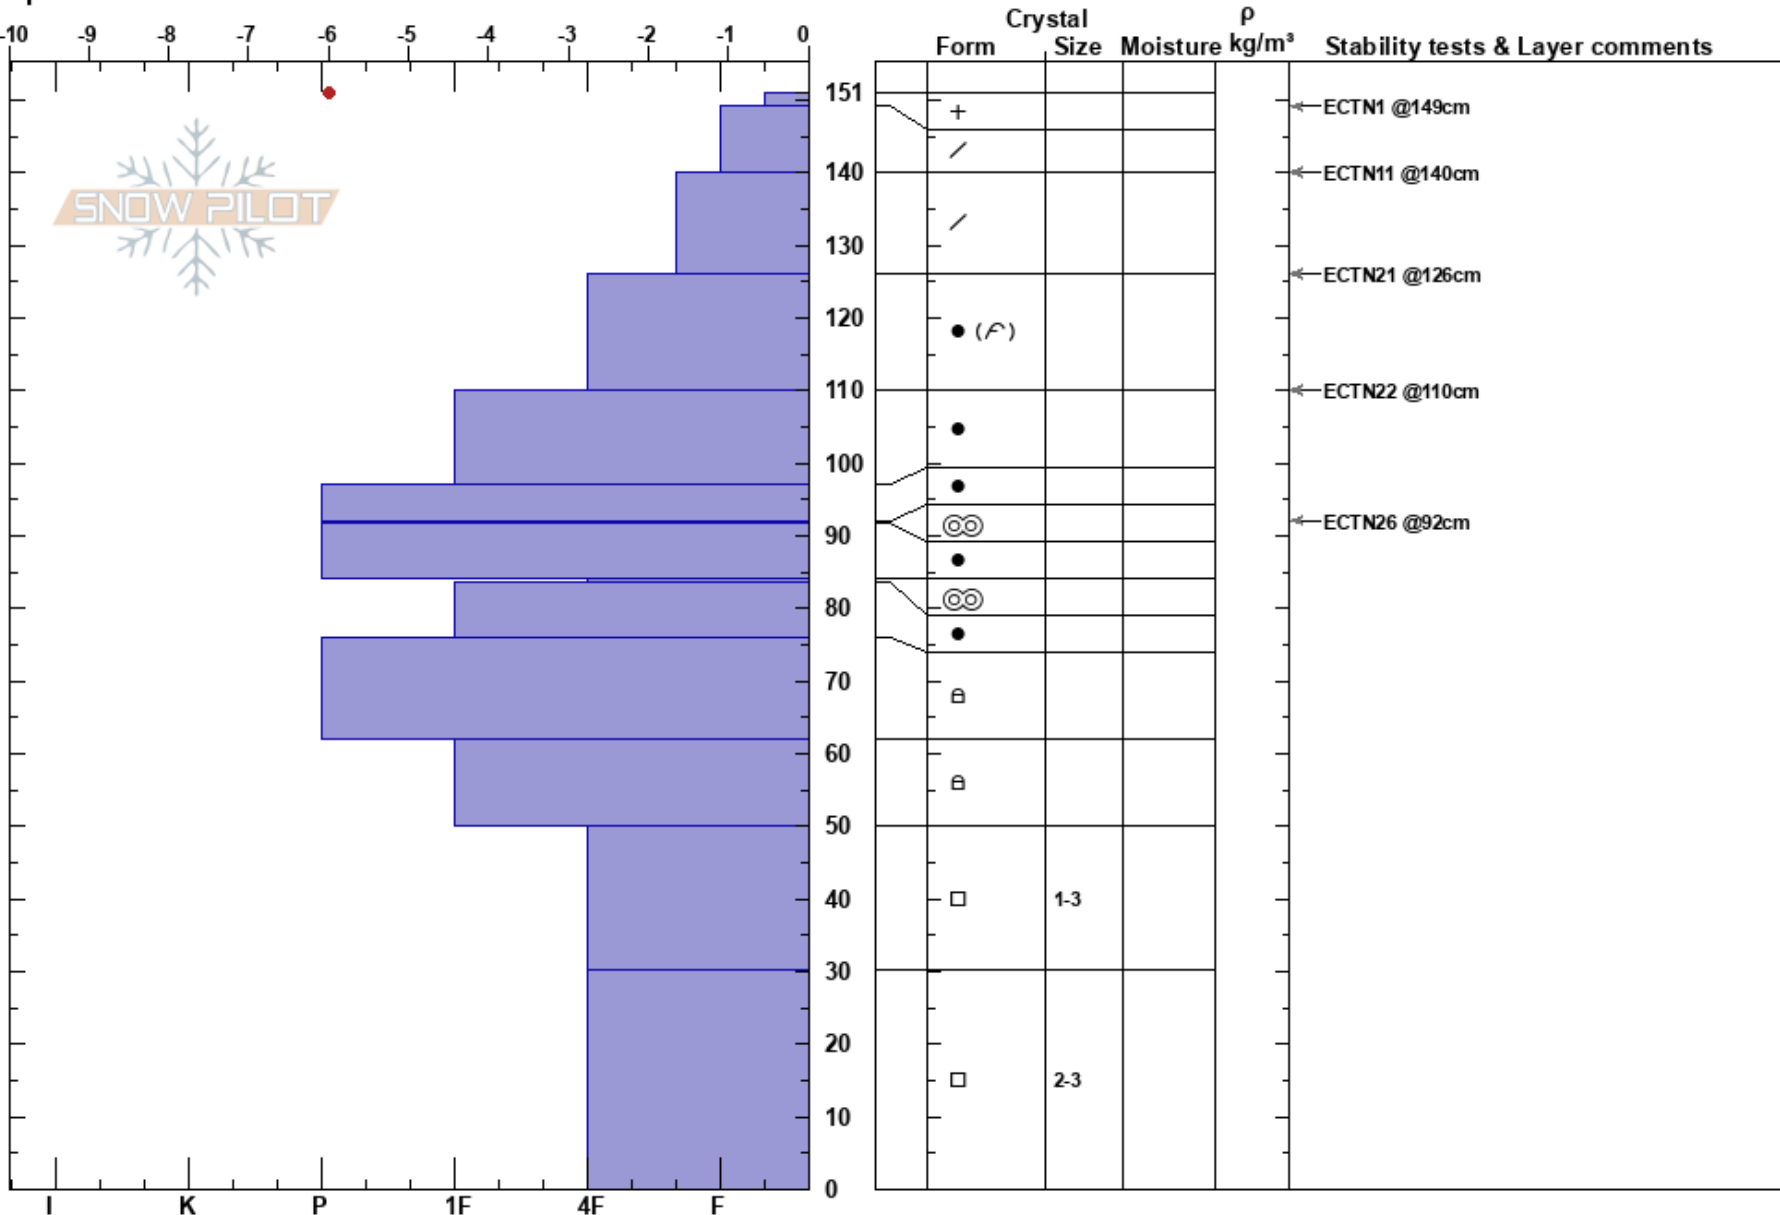

Study Plot
 Rattlesnake Mtns
 MT
 Elevation: 7400 ft
 Aspect:
 Specifics:

Logan King
 01/28/2019 - 10:45am
 Co-ord: 47.03483N, -113.99003W
 Slope Angle: 0°
 Wind Loading:

Stability:
 Air Temperature: -5.5°C PF:37
 Sky Cover: FEW
 Precipitation: NO
 Wind: Calm

HS:151
 Layer Notes:

Notes: