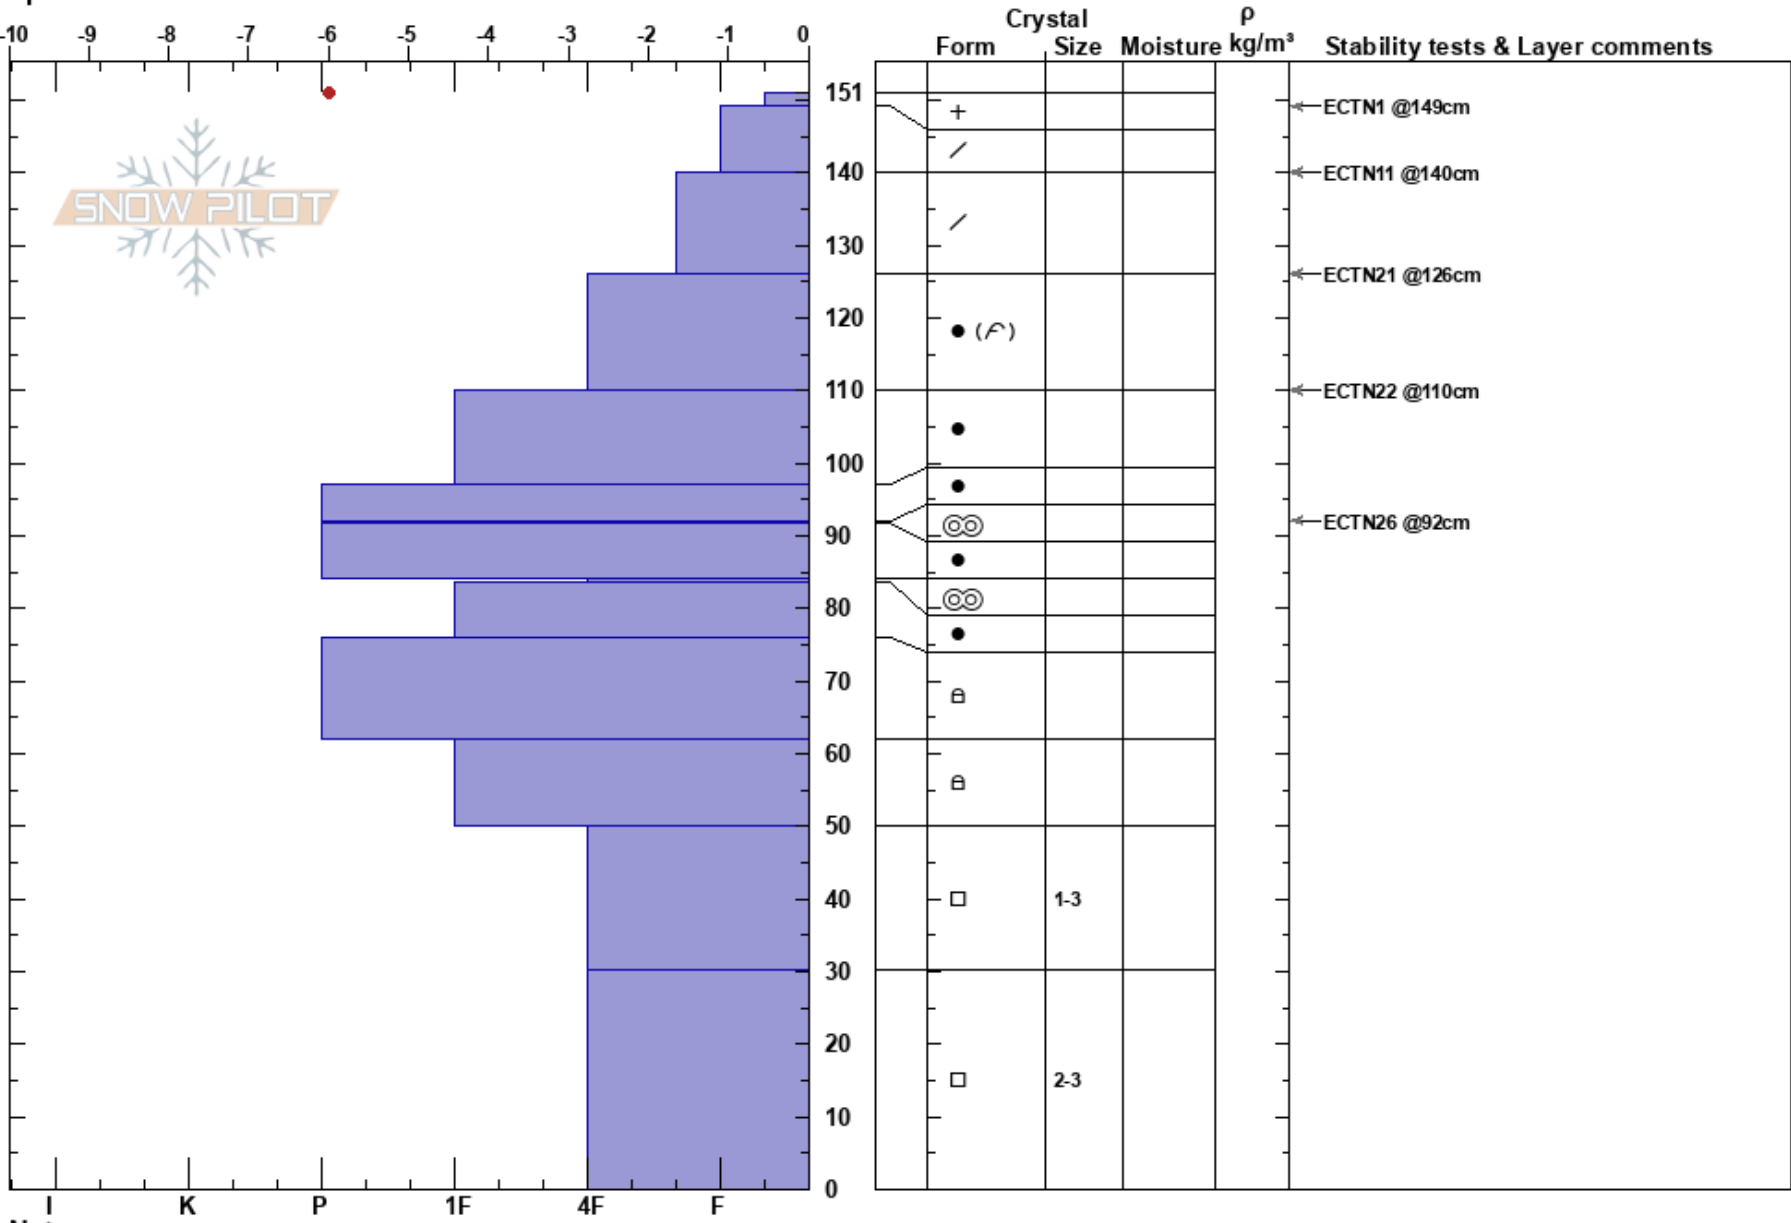

Study Plot
 Rattlesnake Mtns
 MT
 Elevation: 7400 ft
 Aspect:
 Specifics:

Logan King
 01/28/2019 - 10:45am
 Co-ord: 47.03483N, -113.99003W
 Slope Angle: 0°
 Wind Loading:

Stability:
 Air Temperature: -5.5°C
 Sky Cover: FEW
 Precipitation: NO
 Wind: Calm

HS:151
 Layer Notes:

Notes: