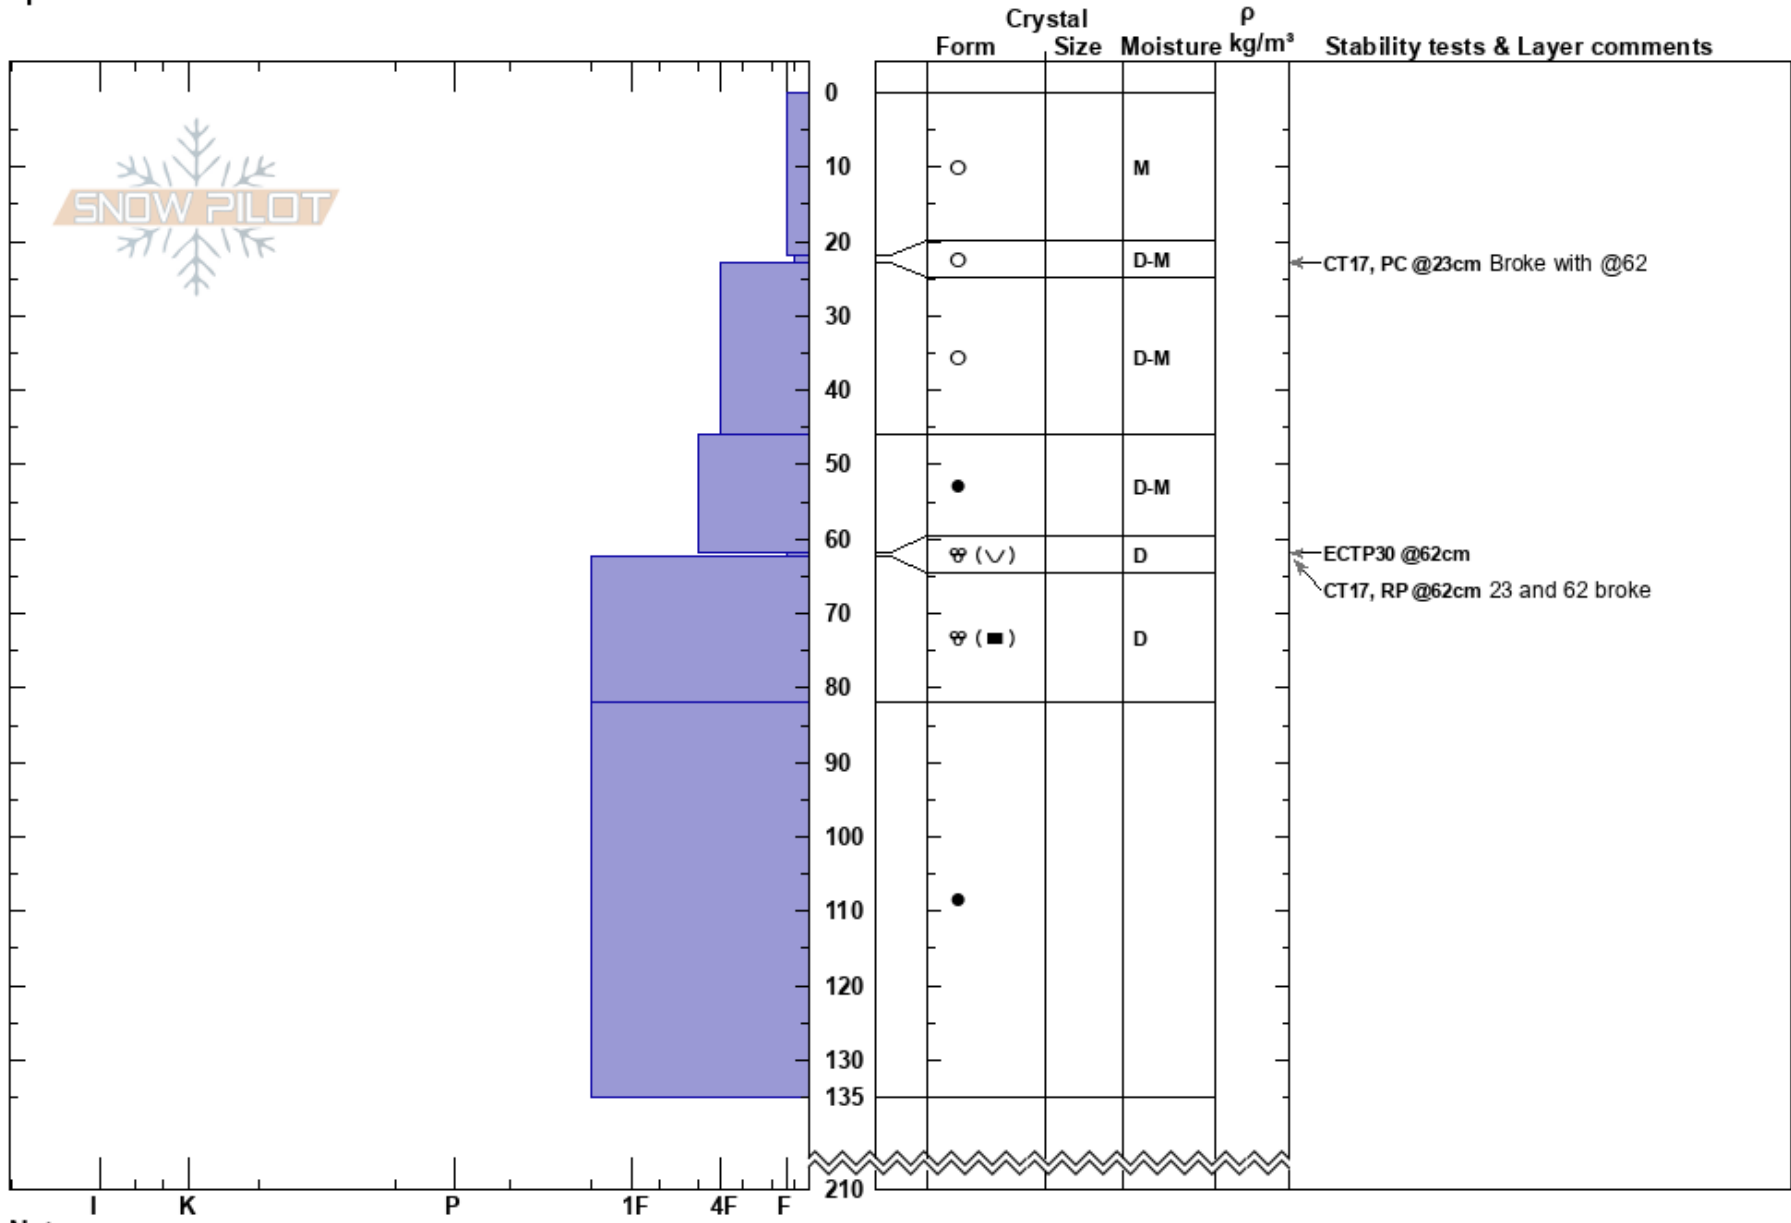

L1 - Gallagher Head Lk
 Central Cascades, East WA
 Elevation: 1737 m
 Aspect: NE
 Specifics:

Chris Mayer
 01/27/2019 - 12:00pm
 Co-ord: 47.44382N, -120.97977W
 Slope Angle: 32°
 Wind Loading:

Stability: HS:210
 Air Temperature: 4°C
 Sky Cover: CLR
 Precipitation: NO
 Wind: E Light Breeze
 Layer Notes: 62-62.5cm: Problematic layer