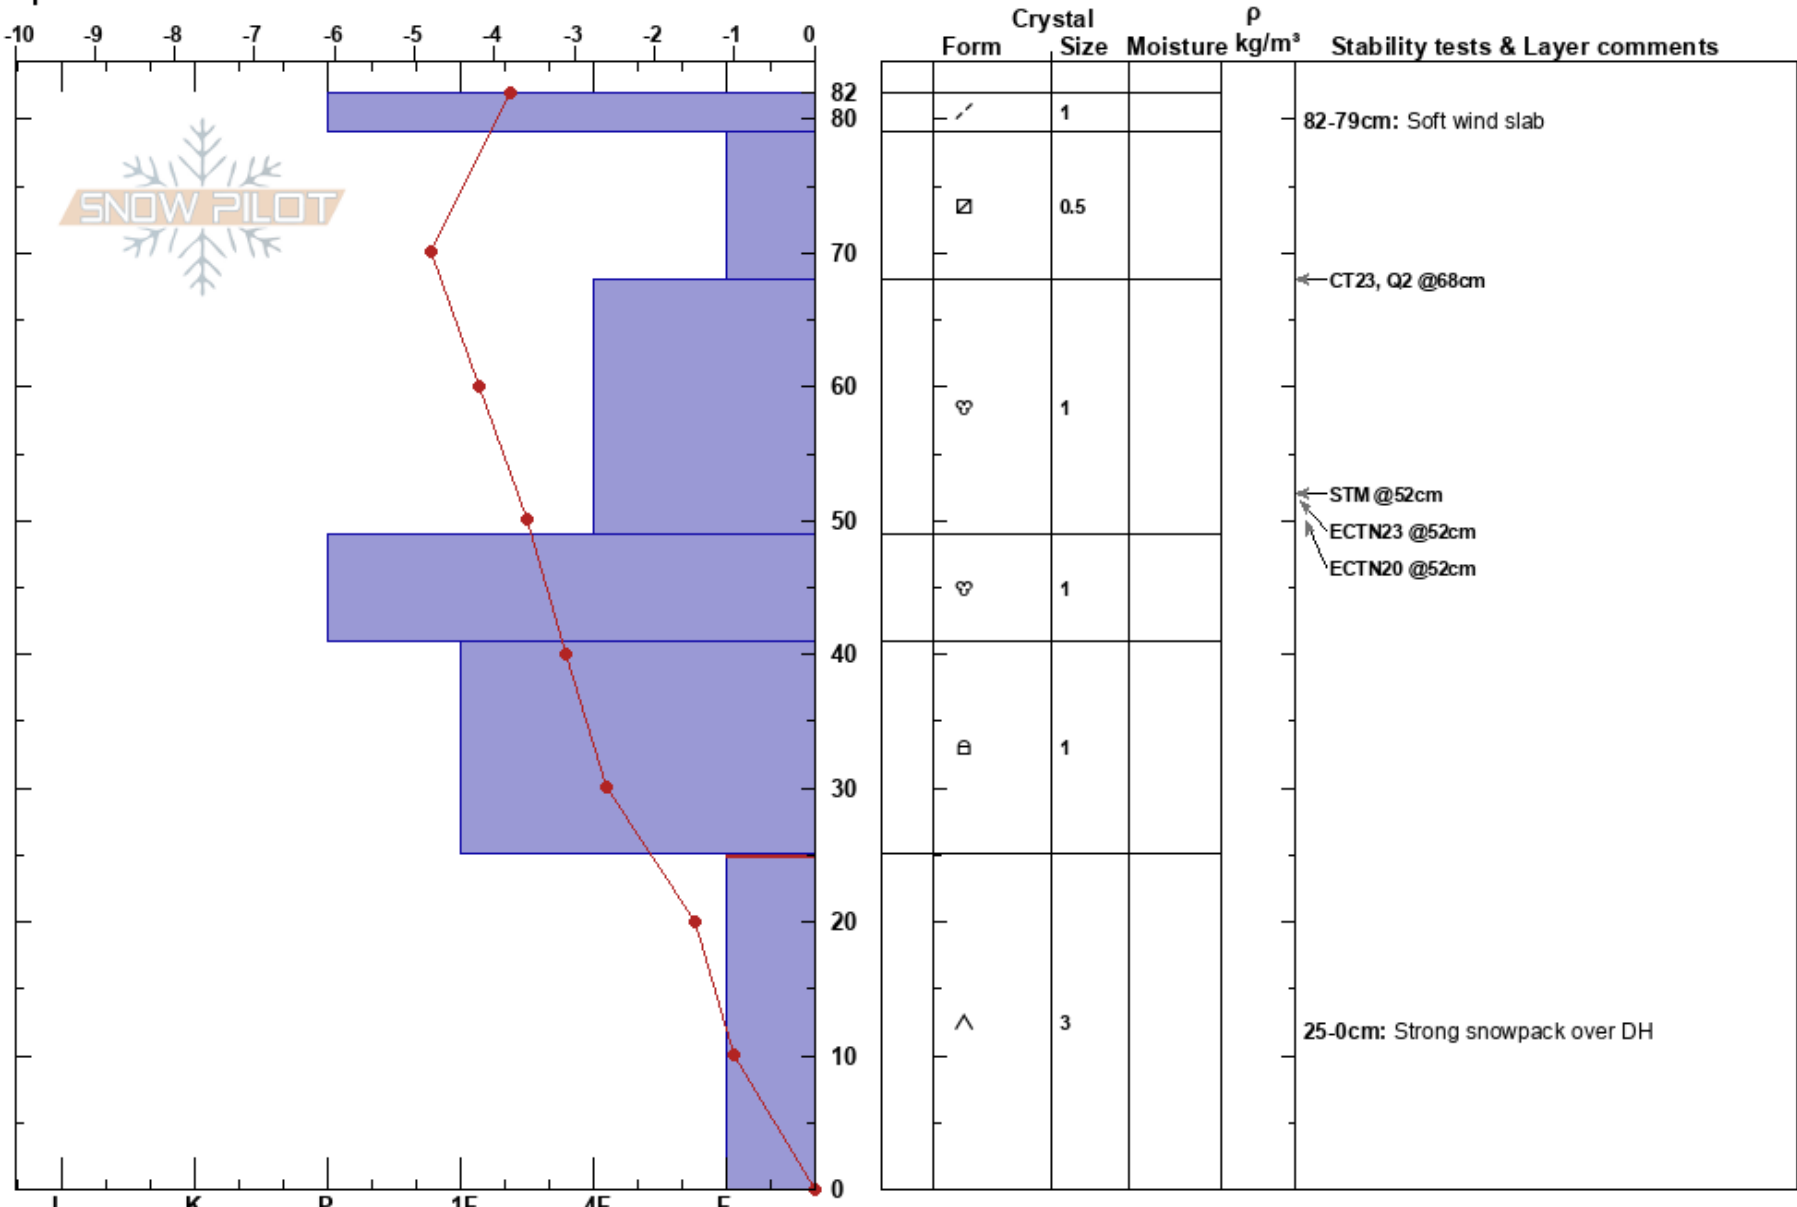

Upper 7 Meadows  
 Kachina Peaks  
 AZ  
 Elevation: 11420 ft  
 Aspect: 230°  
 Specifics:

Byron Boyle  
 01/27/2019 - 11:00am  
 Co-ord:  
 Slope Angle: 18°  
 Wind Loading: previous

Stability:  
 Air Temperature: 3°C  
 Sky Cover: FEW  
 Precipitation: NO  
 Wind: N Light Breeze

HS:82  
 PF:30  
 PS: 10  
 Layer Notes:  
 82-79cm: Soft wind slab  
 25-0cm: Strong snowpack over DH  
 25-0cm: Problematic layer

**Notes:** Full data Pit for Level 1 class on SW facing aspect after several days of High winds at 12000'.  
 Well developed basal faceting with strong overlying snowpack. Variable conditions, we did ski 7 Meadows.