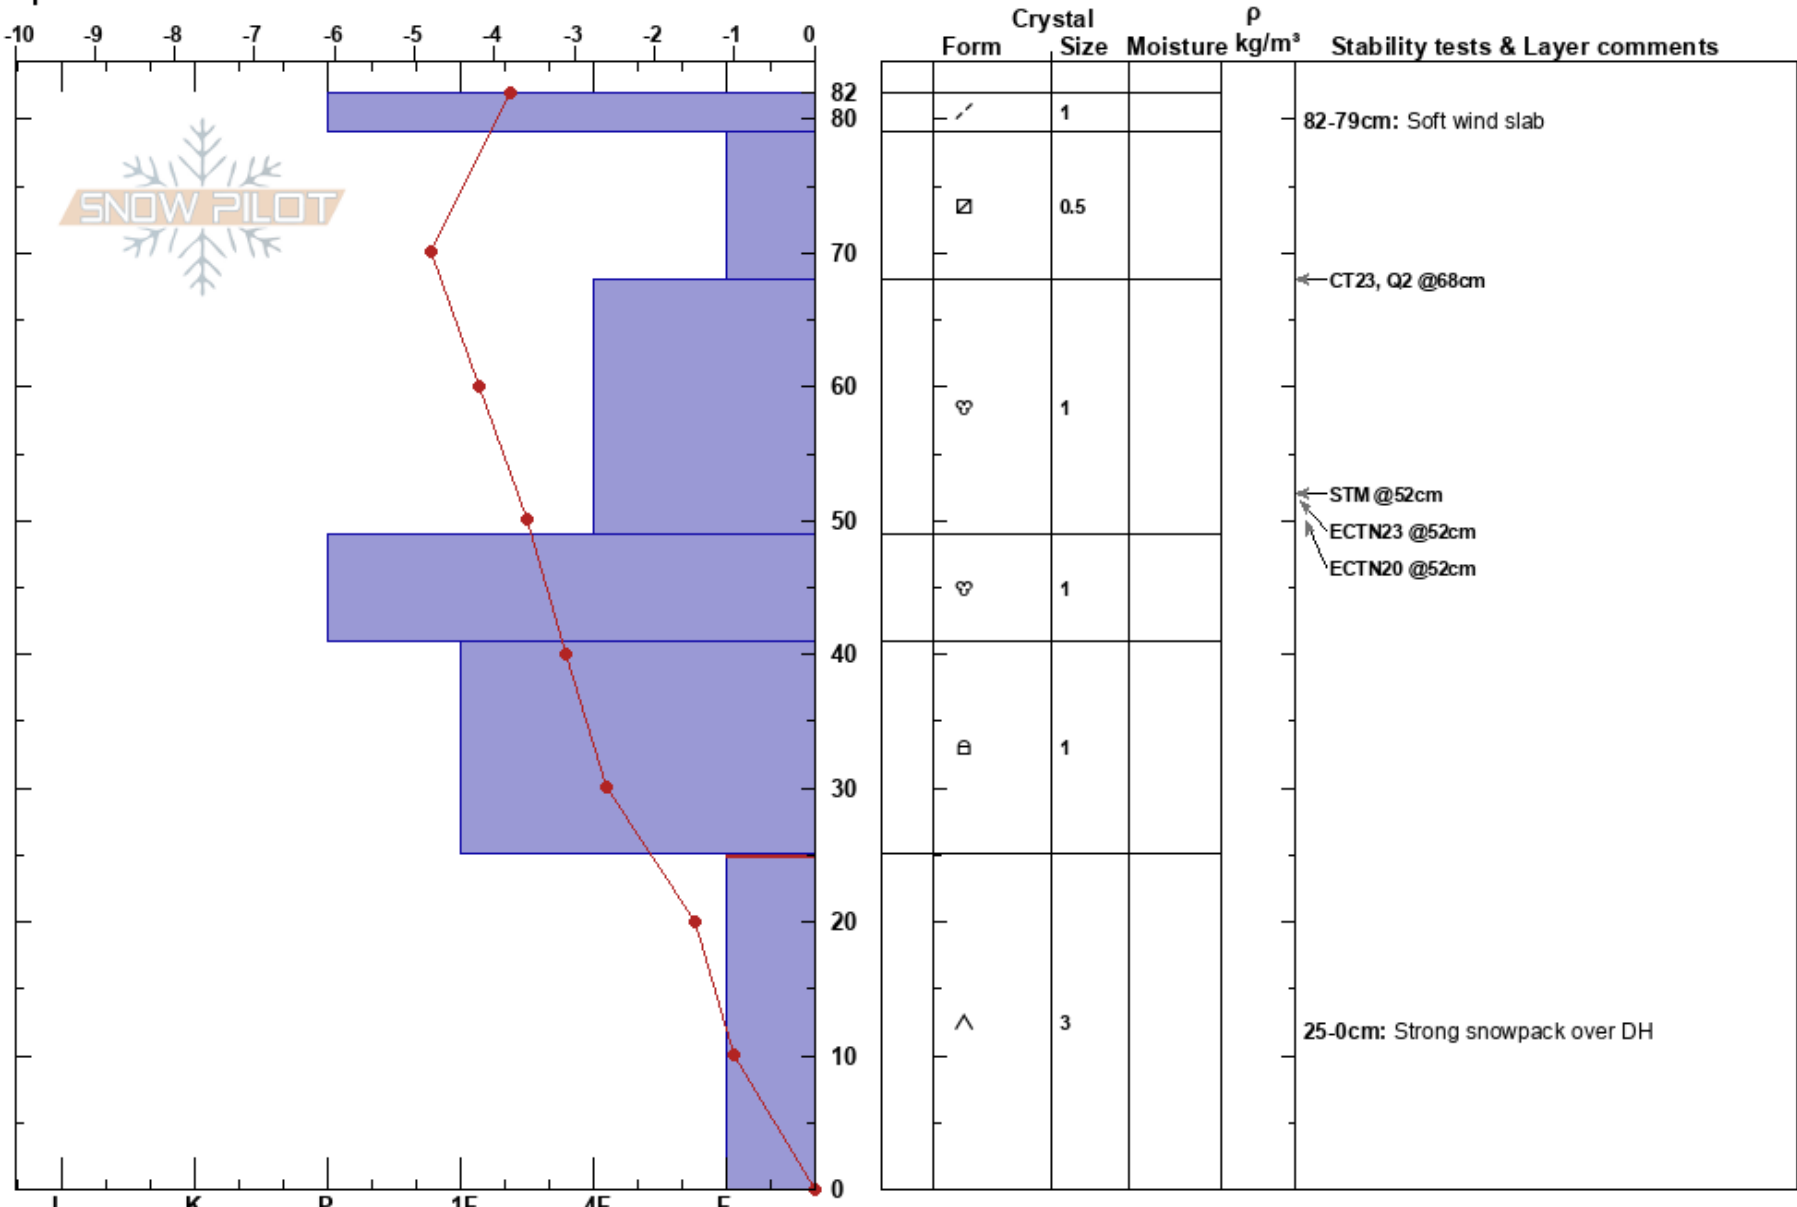

Upper 7 Meadows
 Kachina Peaks
 AZ
Elevation: 11420 ft
Aspect: 230°
Specifics:

Byron Boyle
 01/27/2019 - 11:00am
Co-ord:
Slope Angle: 18°
Wind Loading: previous

Stability:
Air Temperature: 3°C
Sky Cover: FEW
Precipitation: NO
Wind: N Light Breeze

HS:82
PF:30
PS: 10
Layer Notes:
 82-79cm: Soft wind slab
 25-0cm: Strong snowpack over DH
 25-0cm: Problematic layer

Notes: Full data Pit for Level 1 class on SW facing aspect after several days of High winds at 12000'.
 Well developed basal faceting with strong overlying snowpack. Variable conditions, we did ski 7 Meadows.