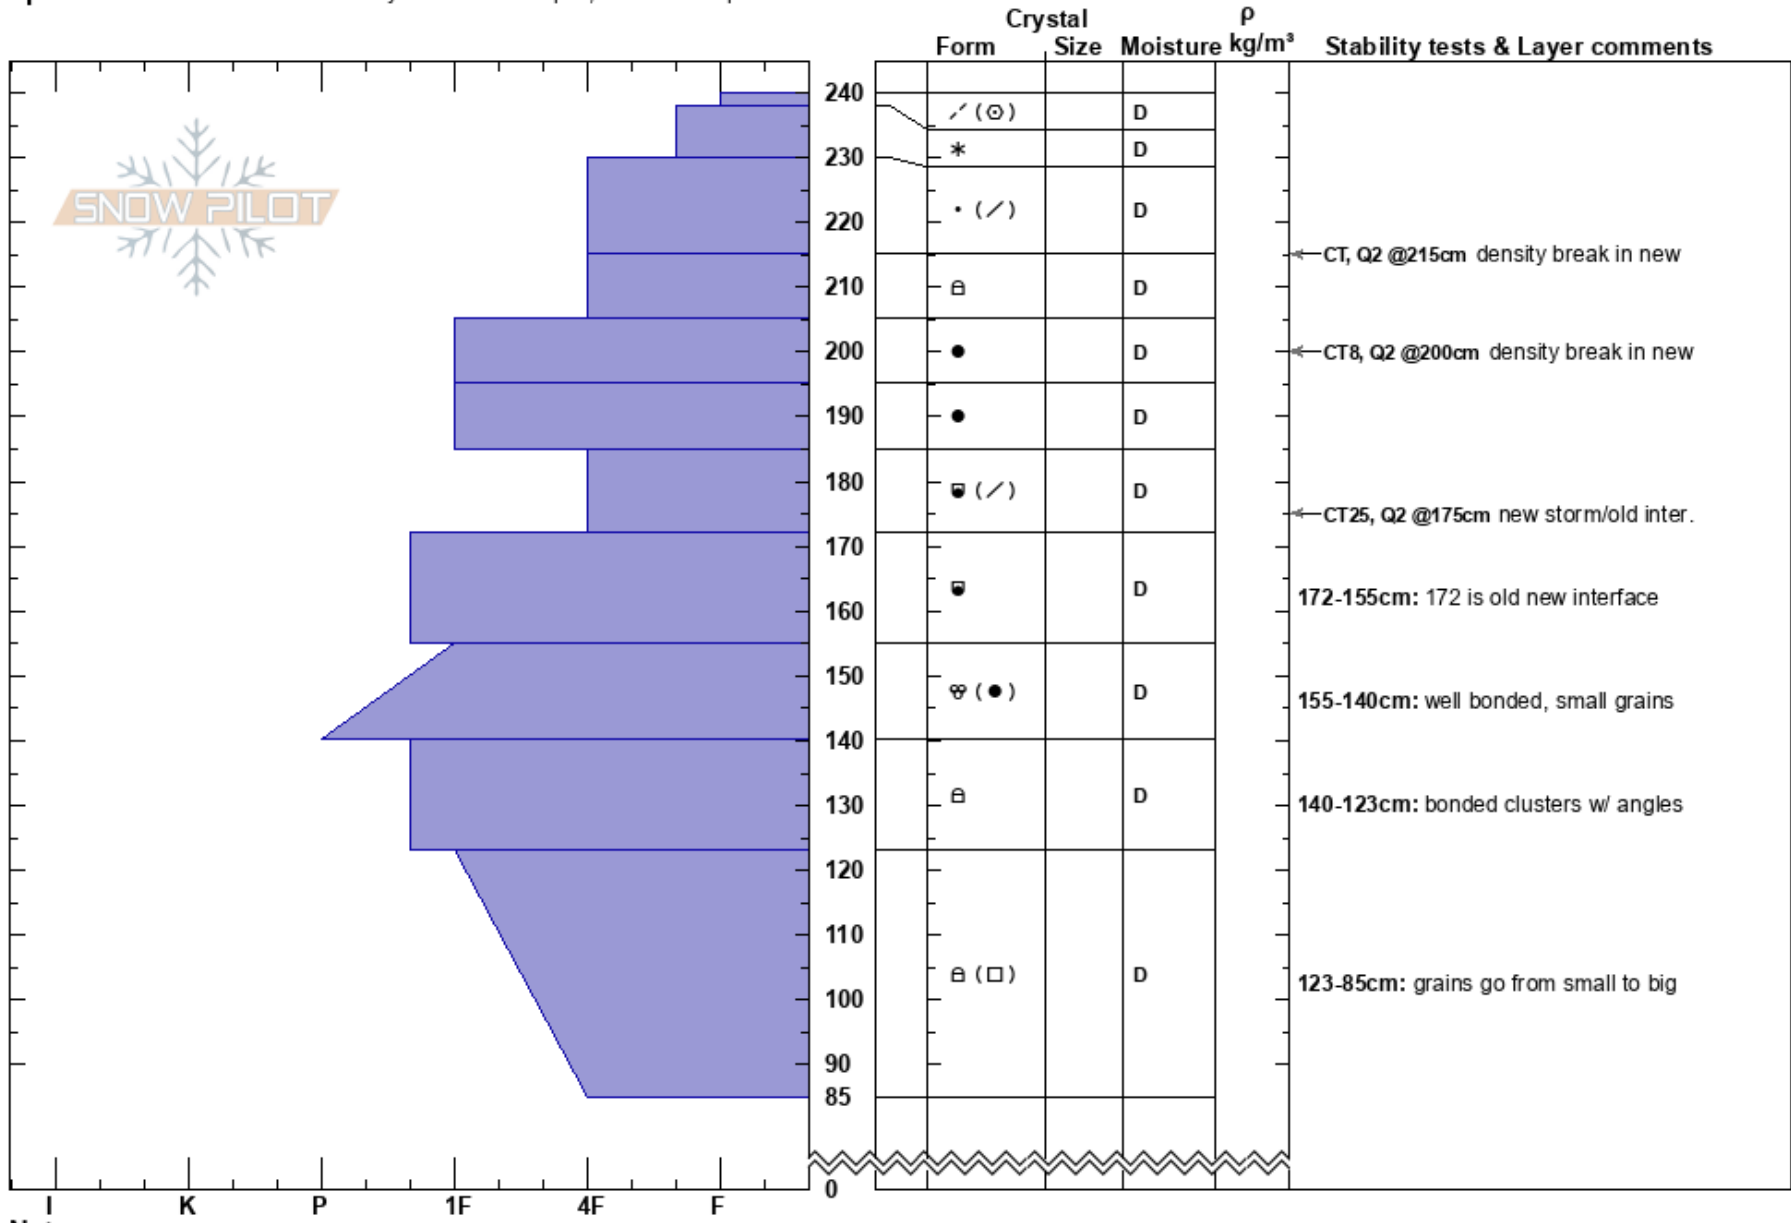

Cardiac Ridge
 Teton Range
 WY
Elevation: 2895 m
Aspect: E
Specifics: Recent avalanche activity on different slopes; We skied slope

Dan Markle
 01/27/2019 - 2:30pm
Co-ord:
Slope Angle: 25°
Wind Loading: previous

Stability: Fair
Air Temperature:
Sky Cover: BKN
Precipitation: NO
Wind: NW Moderate

HS: 240
Layer Notes:
 172-155cm: 172 is old new interface
 155-140cm: well bonded, small grains
 140-123cm: bonded clusters w/ angles
 123-85cm: grains go from small to big
 123-85cm: Problematic layer