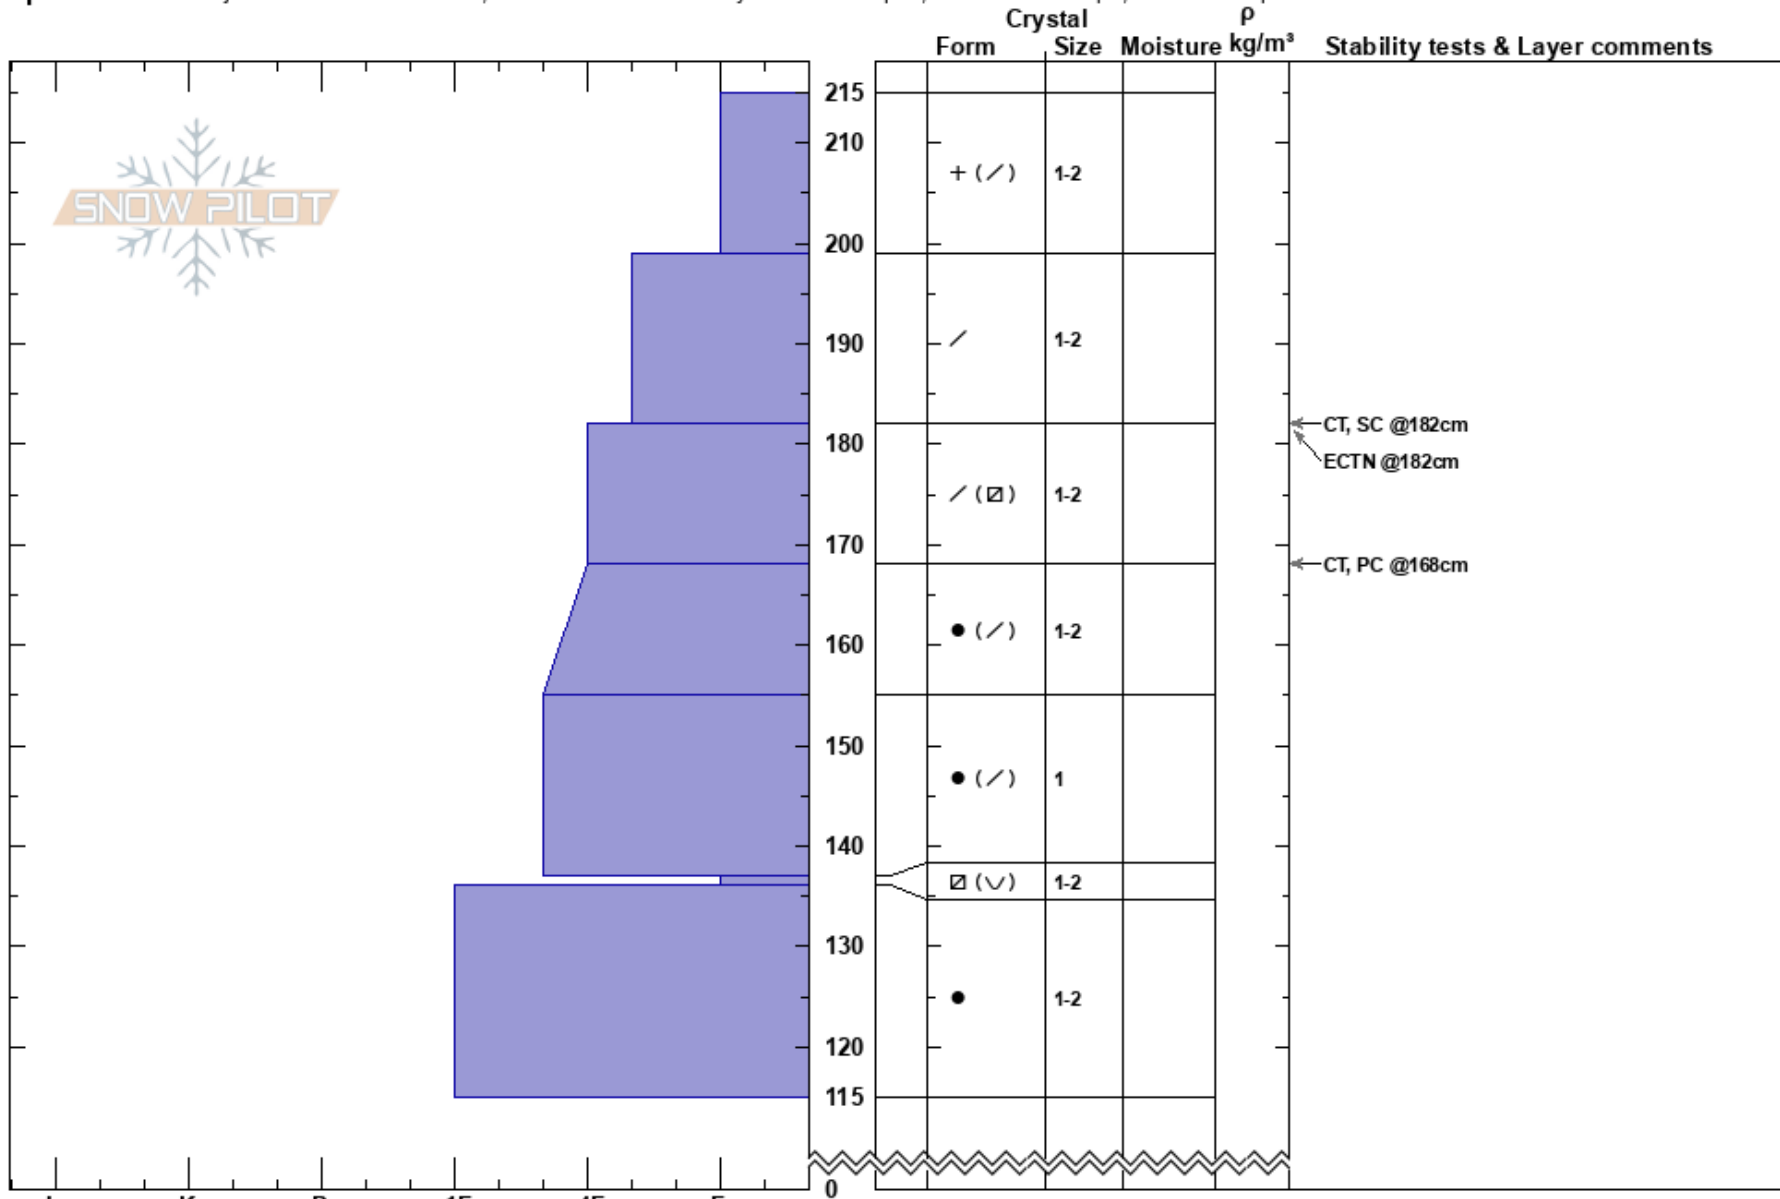

Ullrs Avalanche Site

Jonathan Cooper

Stability:

HS:215

Layer Notes:

Teton Range

01/27/2019 - 2:00pm

Air Temperature:

PS: 36

137-136cm: Problematic layer

WY

Co-ord: 12T 516802W 4837727N

Sky Cover: BKN

Elevation:

Slope Angle: 25°

Precipitation: NO

Aspect: E

Wind Loading: yes

Wind: NW Moderate

Specifics: Pit is adjacent to avalanche: other; Recent avalanche activity on similar slopes; Ski tracks on slope; We skied slope

Notes: Difficult conditions for observations. Moderate winds with strong gusts