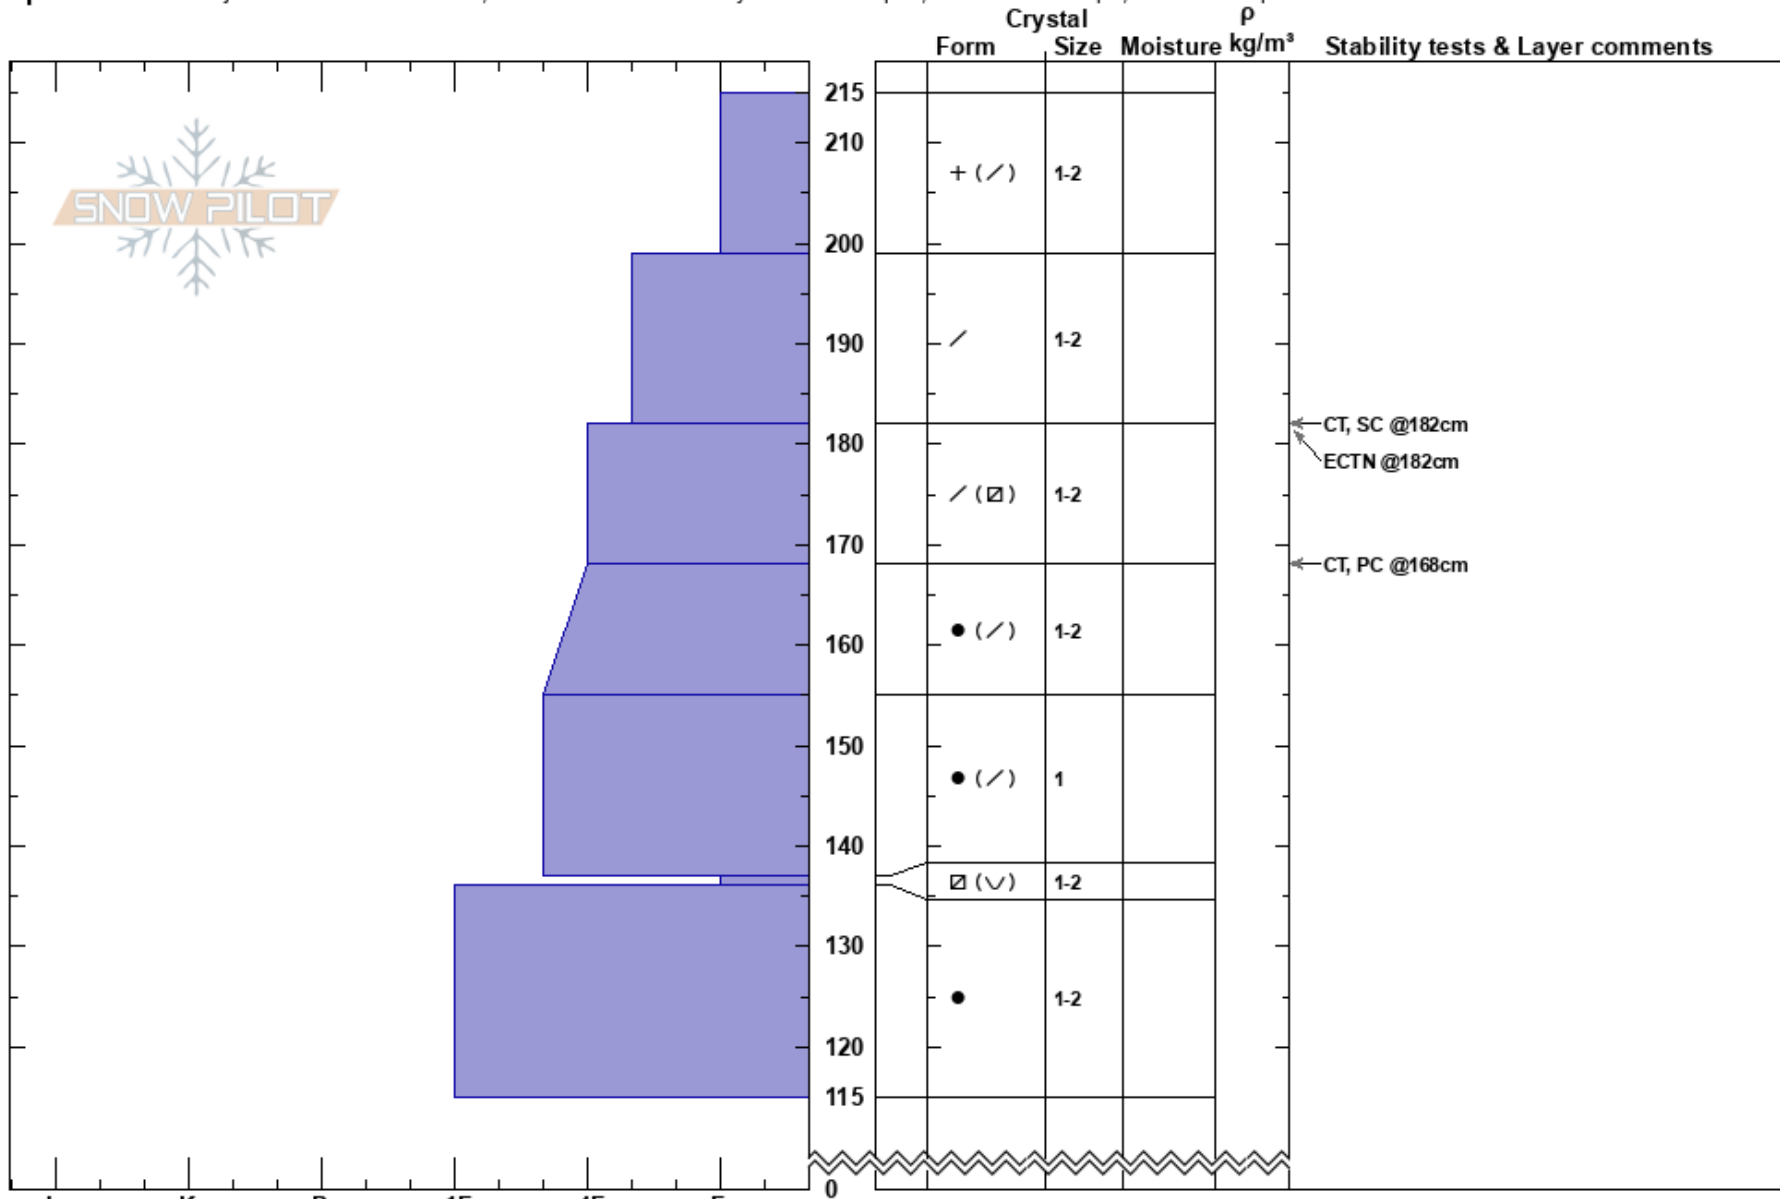

Ullrs Avalanche Site

Jonathan Cooper

Stability:

HS:215

Layer Notes:

Teton Range

01/27/2019 - 2:00pm

Air Temperature:

PS: 36 137-136cm:Problematic layer

WY

Co-ord: 12T 516802W 4837727N

Sky Cover: BKN

Elevation:

Slope Angle: 25°

Precipitation: NO

Aspect: E

Wind Loading: yes

Wind: NW Moderate

Specifics: Pit is adjacent to avalanche: other; Recent avalanche activity on similar slopes; Ski tracks on slope; We skied slope

Notes: Difficult conditions for observations. Moderate winds with strong gusts