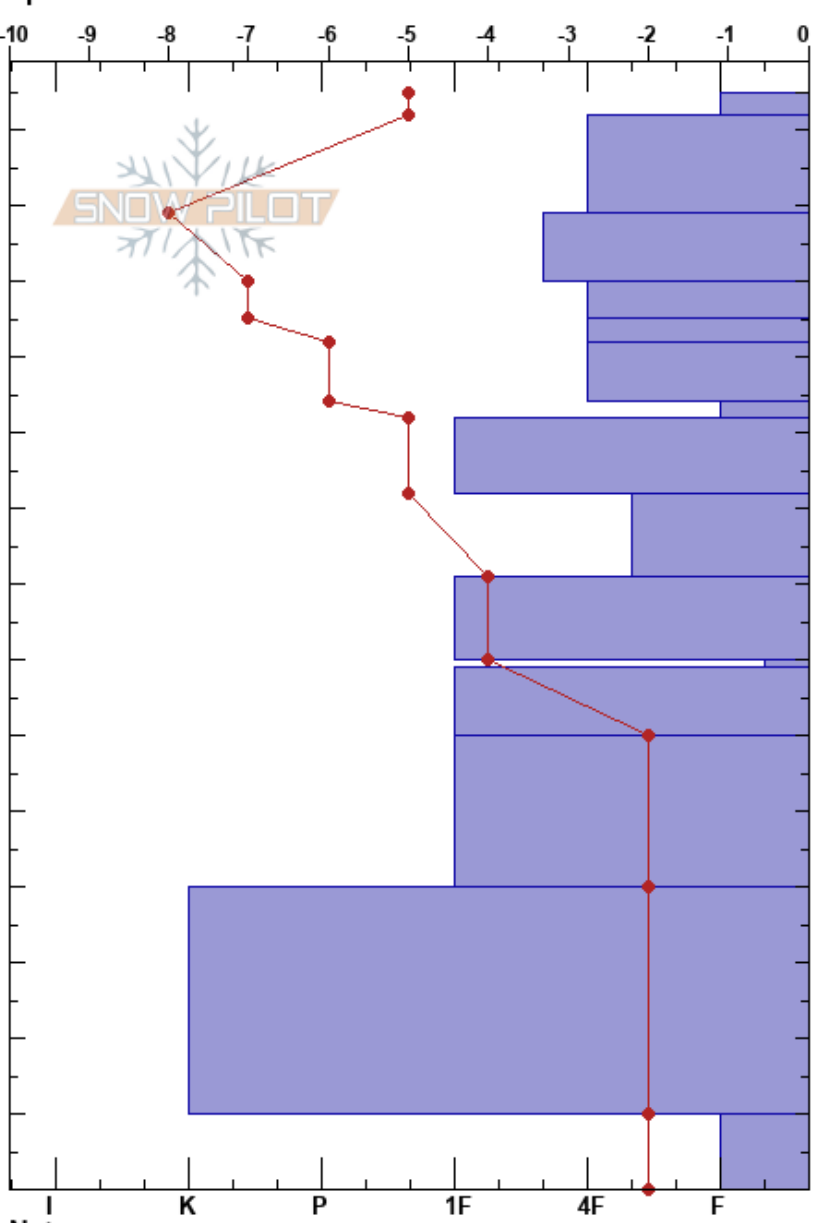

Sneaky's Glades
 Aspen Snowmass
 CO
Elevation:
Aspect:
Specifics:

Snowmass Ski Patrol
 01/27/2019 - 2:00pm
Co-ord:
Slope Angle:
Wind Loading:

Stability:
Air Temperature:
Sky Cover: SCT
Precipitation: NO
Wind: W Light Breeze

HS: 145
PS: 15 69-60cm: Problematic layer

Height (m)	Crystal		ρ kg/m ³	Stability tests & Layer comments
	Form	Size		
145				
140	+	0.5		
130	+	0.5		
120	/	1		
110	☐	1		
100	☐	0.5		
90	.	1		
80	.	1.5		
70	∇	2		← STC @69cm
60	☐	2		
50	∇	3		
40	∇	3		
30				
20				
10	∇	4		
0				